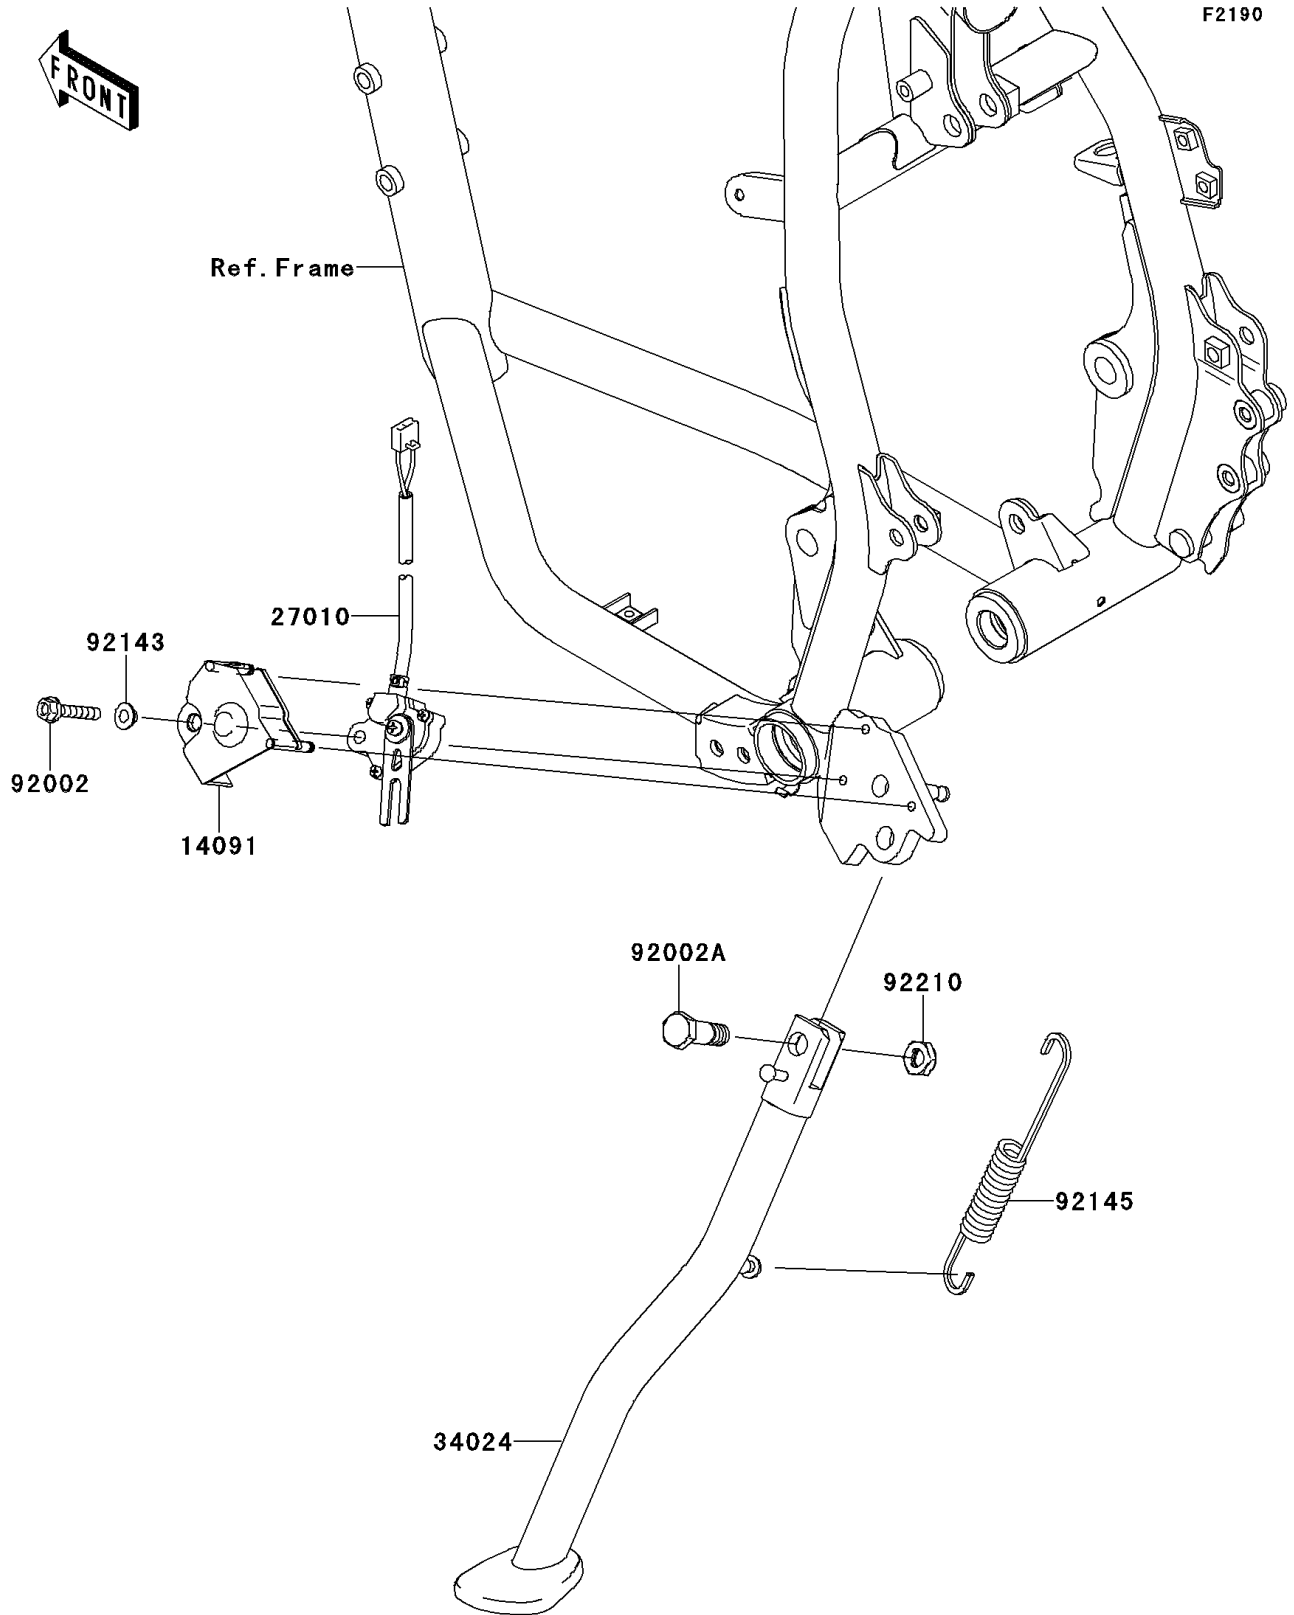

2014 KLR™650 PARTS DIAGRAM

Stand(s)

2014 KLR™650 PARTS LIST

Stand(s)

ITEM NAME	PART NUMBER	QUANTITY
COVER,SIDE STAND SWITCH (Ref # 14091)	14091-1553	1
SWITCH,SIDE STAND (Ref # 27010)	27010-0118	1
STAND-SIDE,F.S.BLACK (Ref # 34024)	34024-0031-18R	1
BOLT,FLANGED,6X25 (Ref # 92002)	92002-1582	1
BOLT,SIDE STAND (Ref # 92002A)	92002-1813	1
COLLAR (Ref # 92143)	92143-1331	1
SPRING,SIDE STAND (Ref # 92145)	92145-0085	1
NUT,LOCK,10MM (Ref # 92210)	92210-1184	1