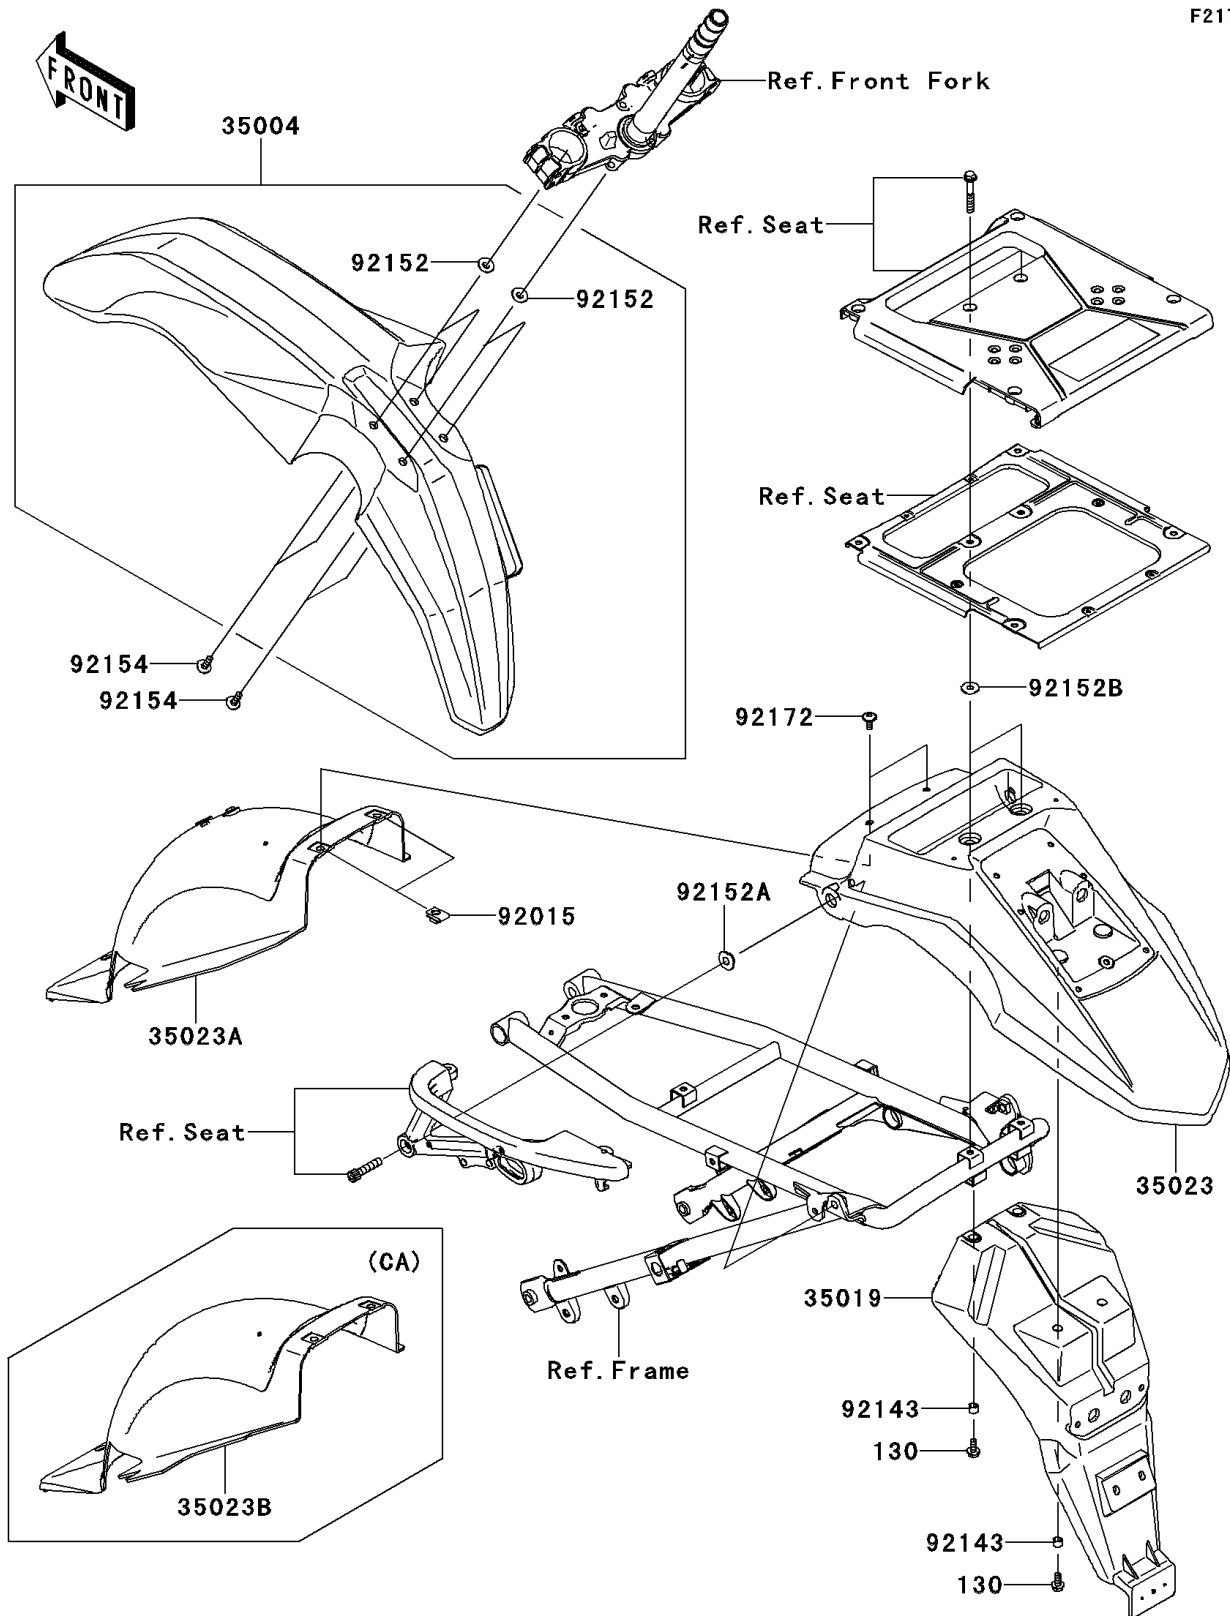

2014 KLR™650 PARTS DIAGRAM

Fenders

F2170

2014 KLR™650 PARTS LIST

Fenders

ITEM NAME	PART NUMBER	QUANTITY
BOLT-FLANGED,6X14 (Ref # 130)	130BA0614	1
FENDER-FRONT,EBONY (Ref # 35004)	35004-0102-6C	1
FLAP (Ref # 35019)	35019-0070	1
FENDER-REAR,RR,EBONY (Ref # 35023)	35023-0086-6C	1
NUT,6MM (Ref # 92015)	92015-1602	1
COLLAR,6.8X10X7 (Ref # 92143)	92143-1407	1
COLLAR (Ref # 92152)	92152-0427	1
COLLAR (Ref # 92152A)	92152-0596	1
COLLAR (Ref # 92152B)	92152-1684	1
BOLT,FLANGED,6X20 (Ref # 92154)	92154-0392	1
SCREW,6X14 (Ref # 92172)	92172-0004	1
FENDER-REAR,FR (Ref # 35023A)	35023-0178	1
FENDER-REAR,FR (Ref # 35023B)	35023-0179	1