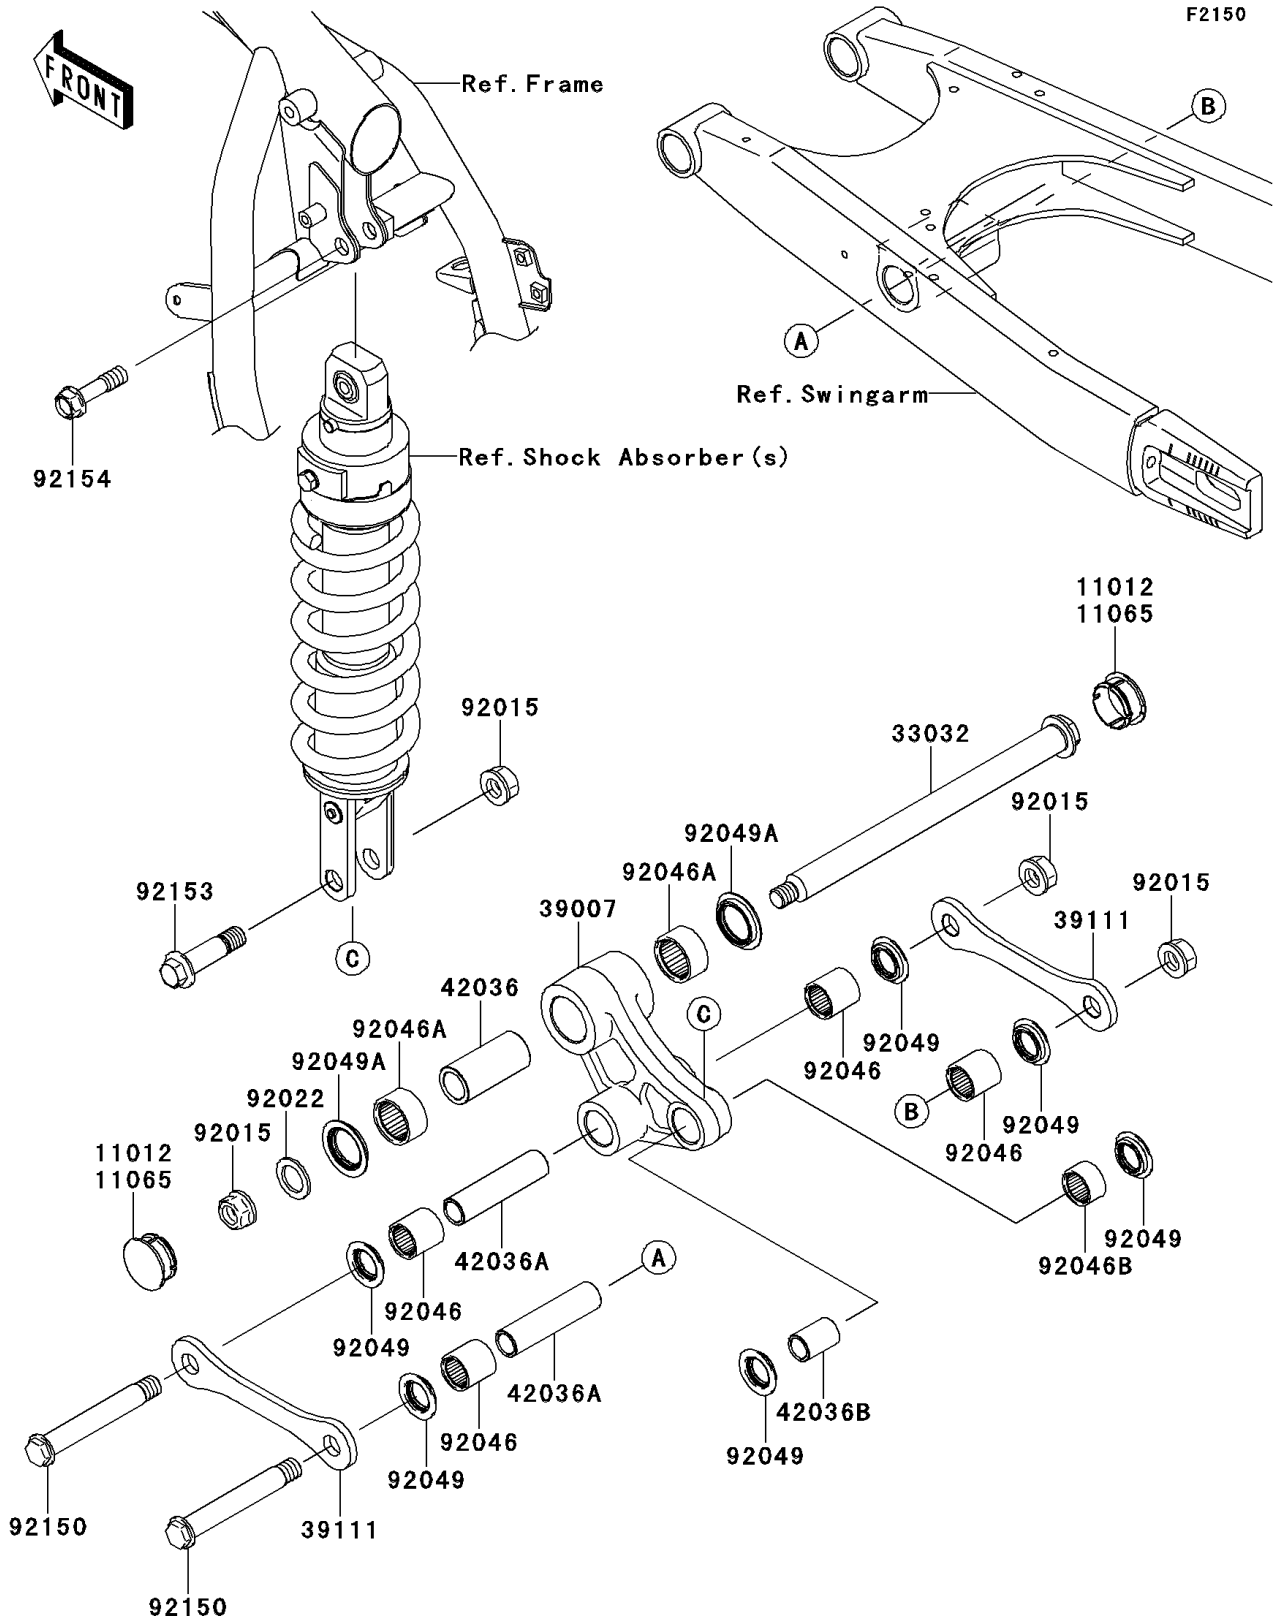

2014 KLR™650 PARTS DIAGRAM

Rear Suspension

2014 KLR™650 PARTS LIST

Rear Suspension

ITEM NAME	PART NUMBER	QUANTITY
CAP,32X14 (Ref # 11065)	11065-0822	1
SHAFT-SWING ARM (Ref # 33032)	33032-0026	1
ARM-SUSP,UNI TRAK (Ref # 39007)	39007-0075	1
ROD-TIE,SUSPENSION (Ref # 39111)	39111-0077	1
SLEEVE,20X28X60 (Ref # 42036)	42036-0071	1
SLEEVE,15X20X82 (Ref # 42036A)	42036-0072	1
SLEEVE,15X20X30 (Ref # 42036B)	42036-0073	1
NUT,14MM (Ref # 92015)	92015-1459	1
WASHER,20X30X2.3 (Ref # 92022)	92022-1568	1
BEARING-NEEDLE,BM202726 (Ref # 92046)	92046-1110	1
BEARING-NEEDLE,BM2817 (Ref # 92046A)	92046-1111	1
BEARING-NEEDLE,BM202715 (Ref # 92046B)	92046-1112	1
SEAL-OIL,ARM (Ref # 92049)	92049-1109	1
SEAL-OIL (Ref # 92049A)	92049-1181	1
BOLT,ROD,14X108 (Ref # 92150)	92150-1910	1
BOLT,FLANGED,14X56 (Ref # 92153)	92153-1692	1
BOLT,FLANGED,12X45 (Ref # 92154)	92154-0366	1