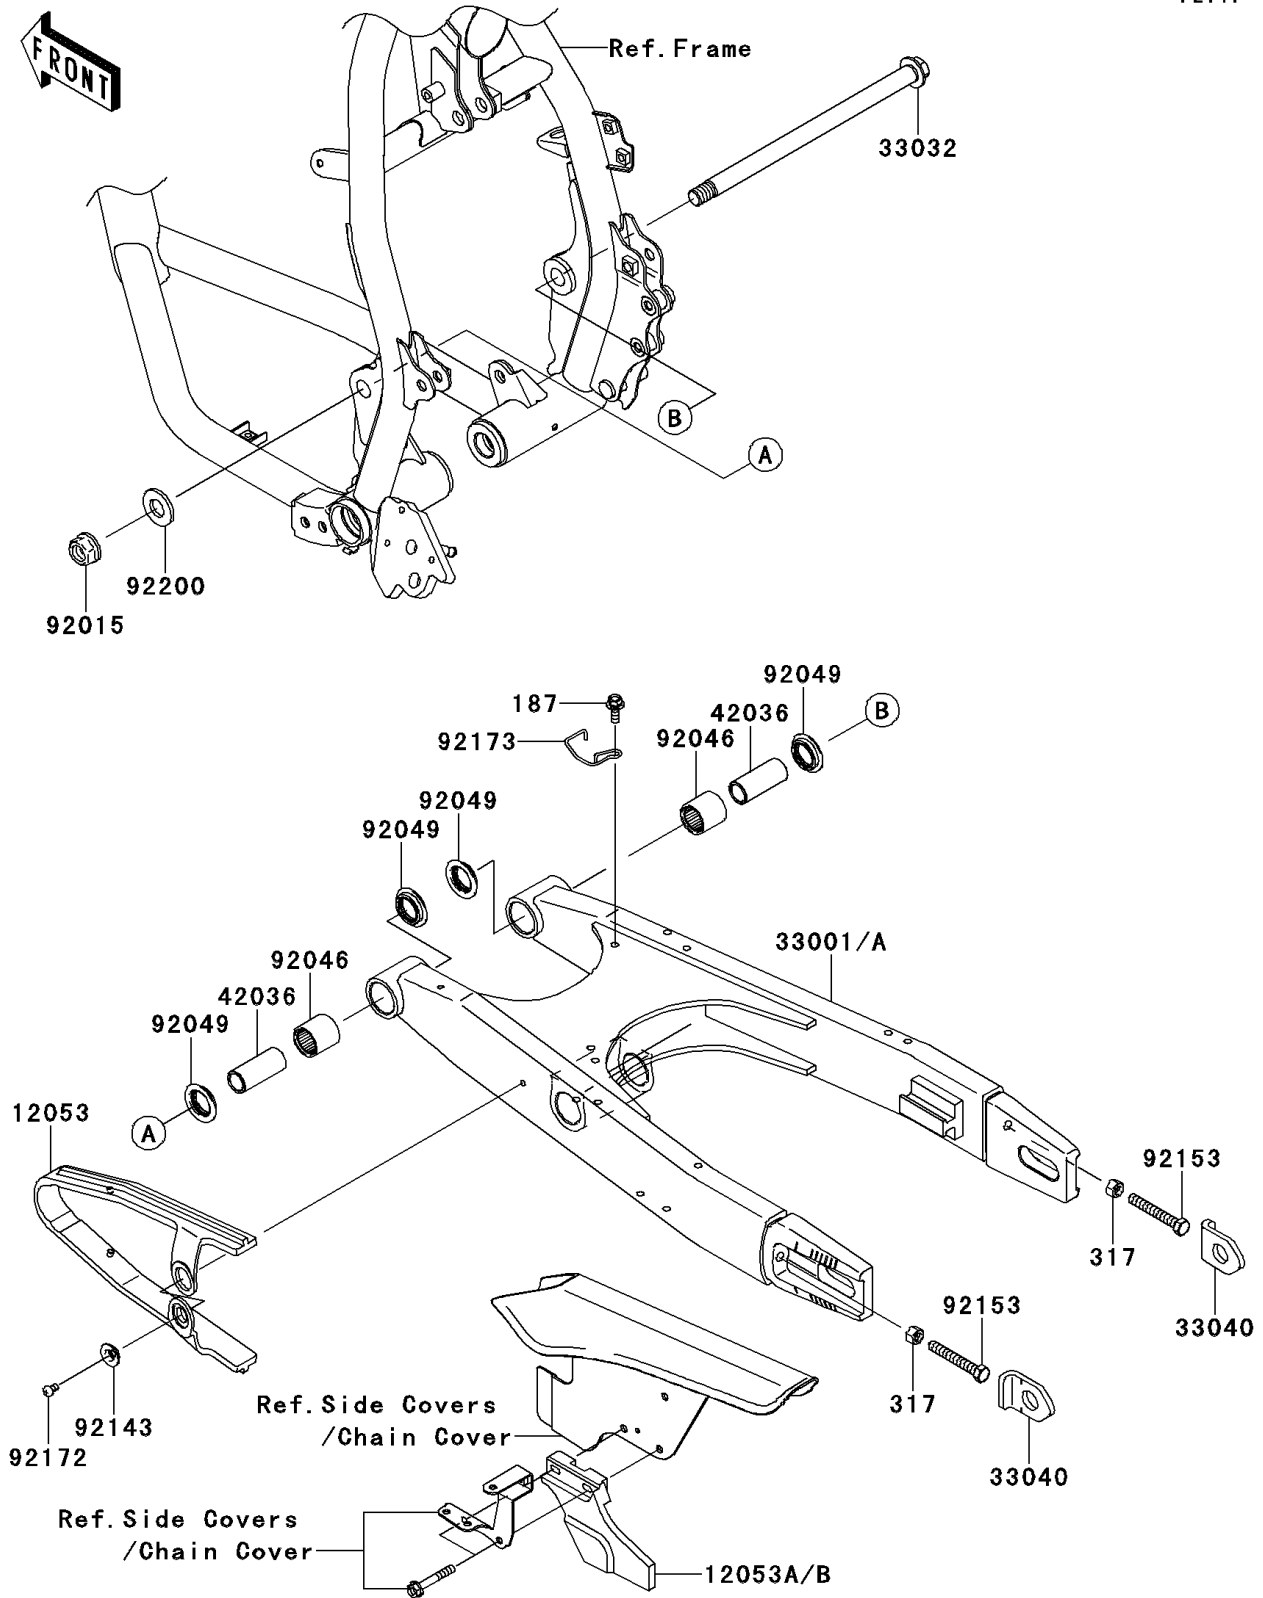

2014 KLR™650 PARTS DIAGRAM

Swingarm

F2141

2014 KLR™650 PARTS LIST

Swingarm

ITEM NAME	PART NUMBER	QUANTITY
BOLT-UPSET-WSP,6X16 (Ref # 187)	187BA0616	1
NUT-HEX-SMALL,8MM (Ref # 317)	317BA0800	1
GUIDE-CHAIN (Ref # 12053)	12053-0082	1
GUIDE-CHAIN,RR (Ref # 12053A)	12053-0188	1
ARM-COMP-SWING,F.S.BLACK (Ref # 33001)	33001-0207-18R	1
SHAFT-SWING ARM (Ref # 33032)	33032-1128	1
ADJUSTER-CHAIN (Ref # 33040)	33040-0033	1
SLEEVE,15X20X47.5 (Ref # 42036)	42036-1204	1
NUT,14MM (Ref # 92015)	92015-1459	1
BEARING-NEEDLE,BM202726 (Ref # 92046)	92046-1110	1
SEAL-OIL,ARM (Ref # 92049)	92049-1109	1
COLLAR (Ref # 92143)	92143-1676	1
BOLT,8X55 (Ref # 92153)	92153-1407	1
SCREW-PAN-CROS,5X8,TB (Ref # 92172)	92172-0478	1
CLAMP (Ref # 92173)	92173-0209	1
WASHER,16X32X3.2 (Ref # 92200)	92200-0559	1