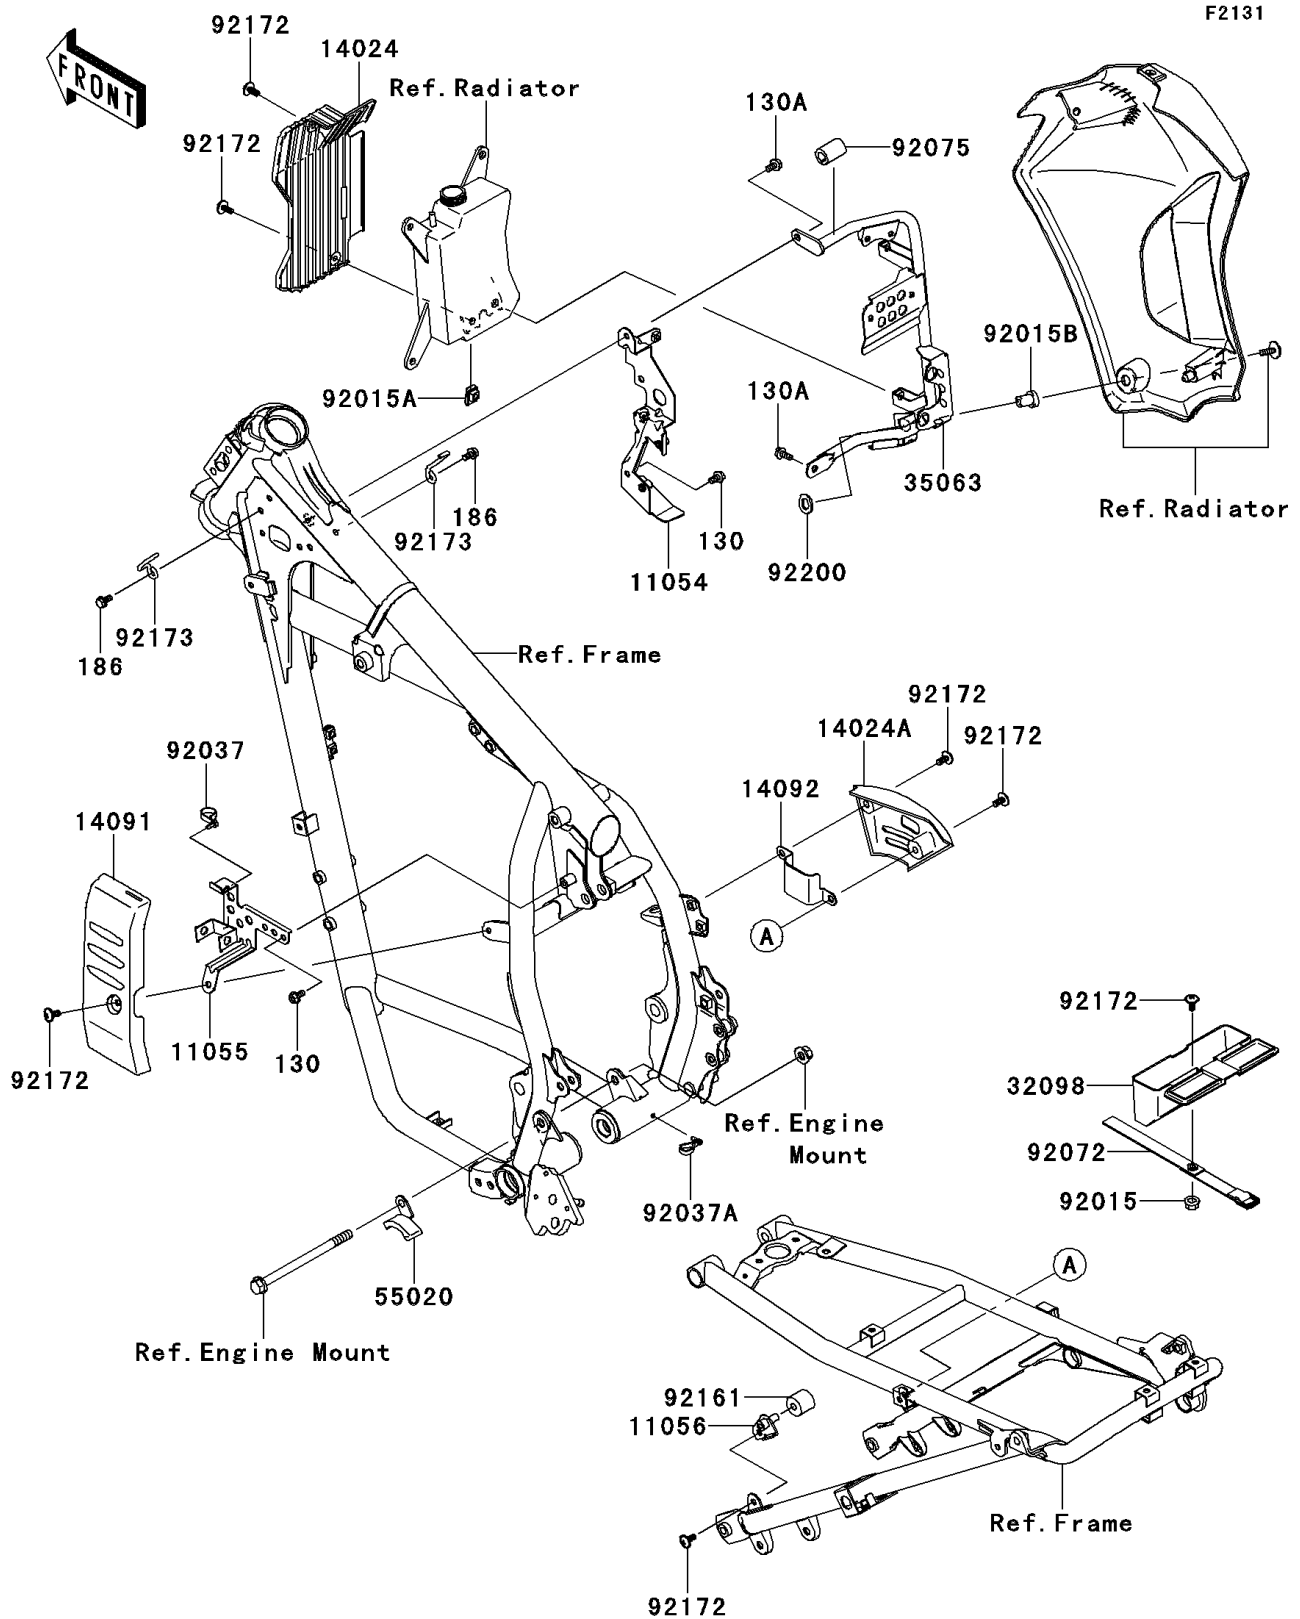

2014 KLR™650 PARTS DIAGRAM

Frame Fittings

2014 KLR™650 PARTS LIST

Frame Fittings

ITEM NAME	PART NUMBER	QUANTITY
BOLT-FLANGED,6X10 (Ref # 130)	130BB0610	1
BOLT-FLANGED,6X14 (Ref # 130A)	130BB0614	1
BOLT-UPSET-WP,6X14 (Ref # 186)	186AA0614	1
BRACKET,ELECTRIC (Ref # 11054)	11054-0400	1
BRACKET,STARTER RELAY (Ref # 11055)	11055-0291	1
BRACKET (Ref # 11056)	11056-0137	1
COVER,FRONT RESERVOIR (Ref # 14024)	14024-1372	1
COVER,RESERVOIR TANK (Ref # 14024A)	14024-1470	1
COVER,STARTER RELAY (Ref # 14091)	14091-0591	1
COVER (Ref # 14092)	14092-0134	1
CASE-TOOL,F.BLACK (Ref # 32098)	32098-0014-6Z	1
STAY,HORN&RESERVE (Ref # 35063)	35063-0702	1
GUARD,CHAIN (Ref # 55020)	55020-1266	1
NUT,FLANGED,6MM,BLACK (Ref # 92015)	92015-1233	1
NUT,6MM (Ref # 92015A)	92015-1602	1
NUT,RUBBER,6MM (Ref # 92015B)	92015-1692	1
CLAMP,SPEED,L=58 (Ref # 92037)	92037-1163	1
CLAMP,SPEED,L=80.5 (Ref # 92037A)	92037-1903	1
BAND,TOOL CASE (Ref # 92072)	92072-1219	1
DAMPER (Ref # 92075)	92075-1941	1
DAMPER (Ref # 92161)	92161-0510	1
SCREW,6X14 (Ref # 92172)	92172-0004	1
CLAMP (Ref # 92173)	92173-0211	1
WASHER,13X23X2 (Ref # 92200)	92200-0389	1