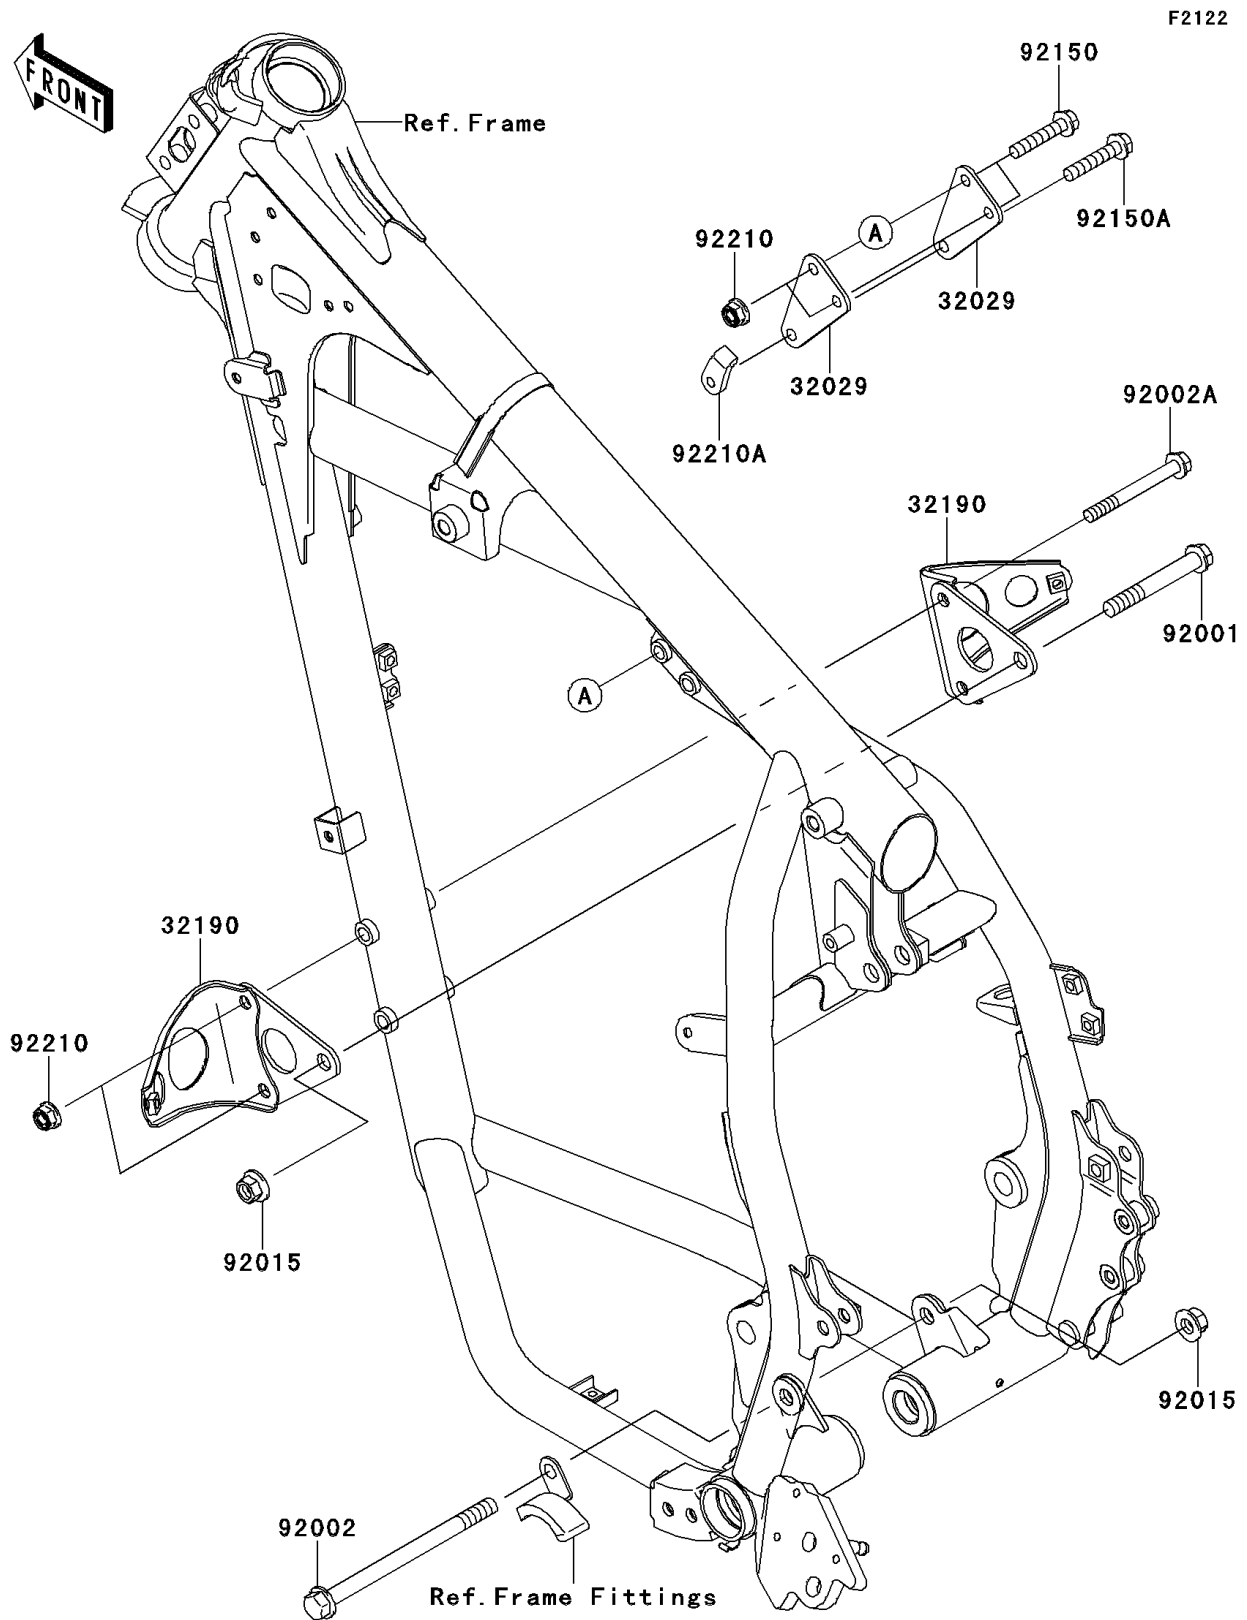

2014 KLR™650 PARTS DIAGRAM

Engine Mount

2014 KLR™650 PARTS LIST

Engine Mount

| ITEM NAME | PART NUMBER | QUANTITY |
|------------------------------------|-------------|----------|
| BRACKET-ENGINE (Ref # 32029) | 32029-1956 | 1 |
| BRACKET-ENGINE,FR (Ref # 32190) | 32190-0258 | 1 |
| BOLT,10X75 (Ref # 92001) | 92001-4021 | 1 |
| BOLT,10X145 (Ref # 92002) | 92002-1348 | 1 |
| BOLT,FLANGED,8X75 (Ref # 92002A) | 92002-1481 | 1 |
| NUT,FLANGED,10MM (Ref # 92015) | 92015-1415 | 1 |
| BOLT,FLANGED,8X42 (Ref # 92150) | 92150-1415 | 1 |
| BOLT,FLANGED,8X42 (Ref # 92150A) | 92150-1925 | 1 |
| NUT,FLANGED,LOCK,8MM (Ref # 92210) | 92210-0159 | 1 |
| NUT,PLATE,8MM (Ref # 92210A) | 92210-0608 | 1 |