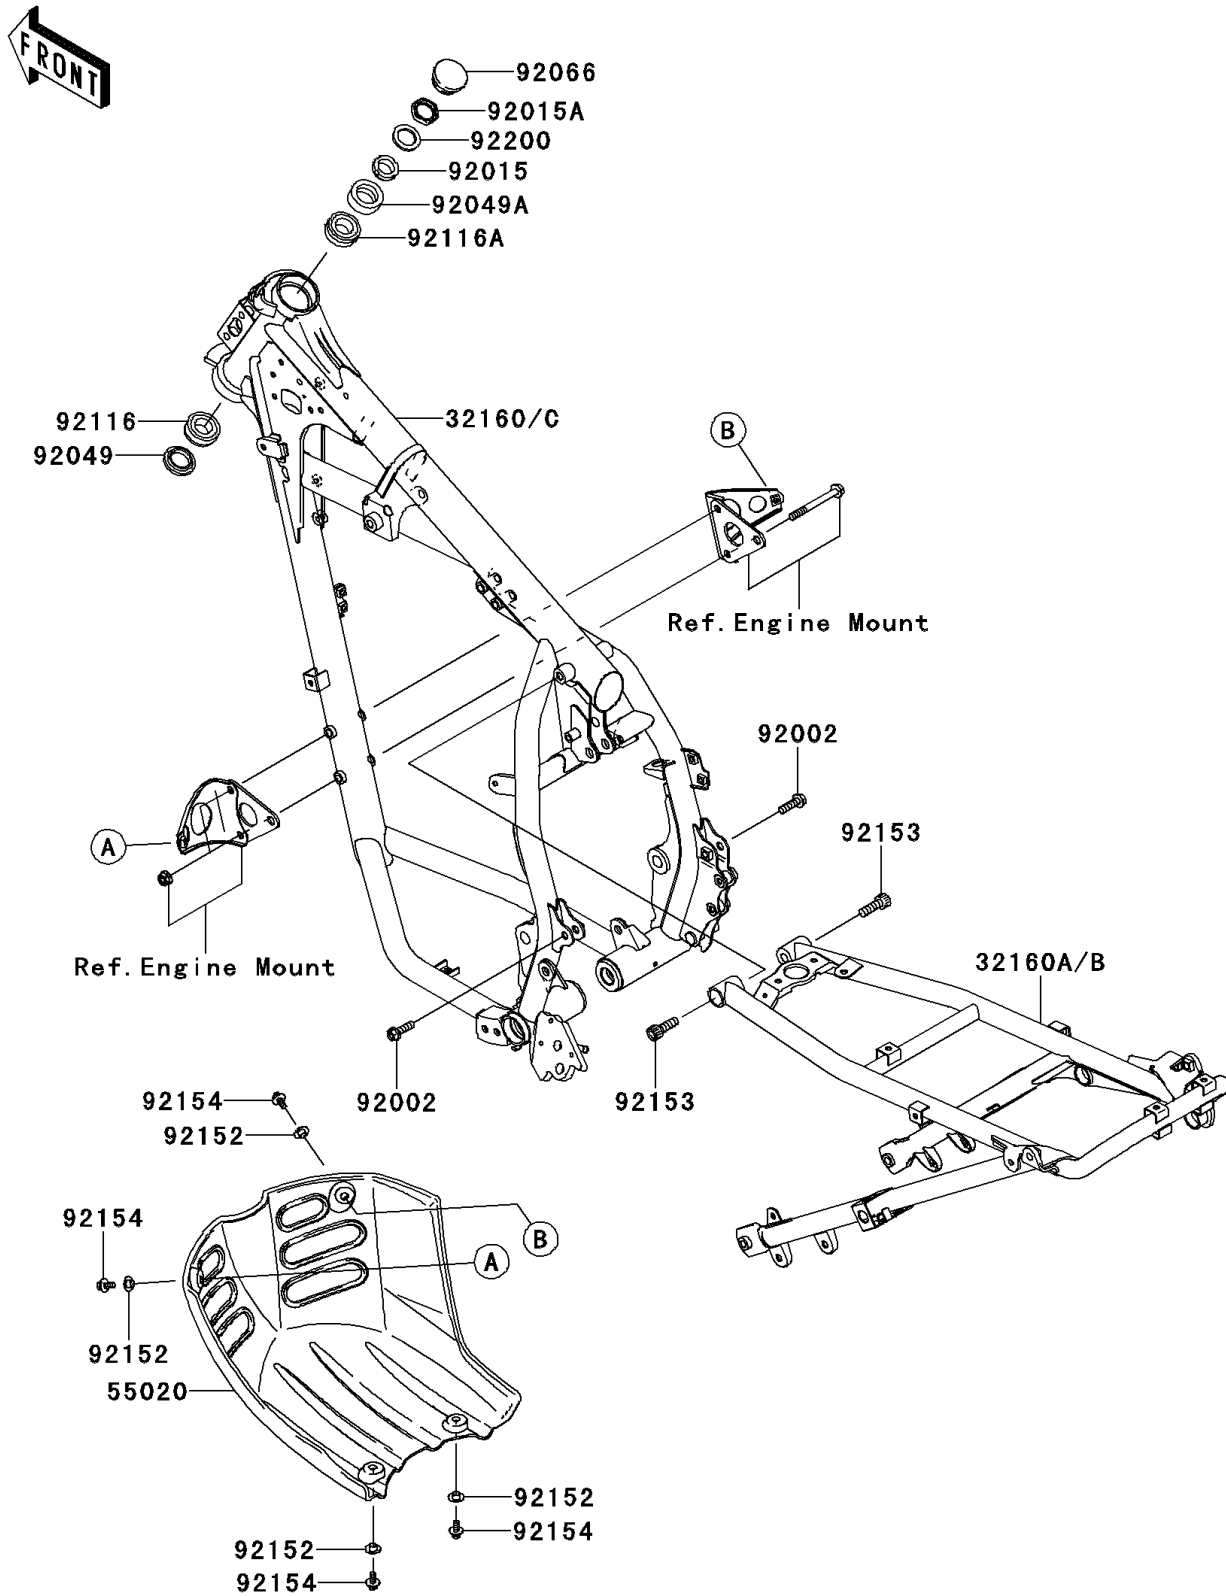

## 2014 KLR™650 PARTS DIAGRAM

Frame

F2120

## 2014 KLR™650 PARTS LIST

Frame

ITEM NAME	PART NUMBER	QUANTITY
GUARD,ENGINE,F.BLACK (Ref # 55020)	55020-0235-6Z	1
BOLT,FLANGED,8X28 (Ref # 92002)	92002-1971	1
NUT,25MM,T=12 (Ref # 92015)	92015-1546	1
NUT,STEERING STEM,22MM (Ref # 92015A)	92015-1653	1
SEAL-OIL,XMHE36X52X4J (Ref # 92049)	92049-1162	1
SEAL-OIL,STEERING STEM (Ref # 92049A)	92049-1214	1
PLUG (Ref # 92066)	92066-1306	1
BEARING-ROLLER,HR320/28XJ (Ref # 92116)	92116-1009	1
BEARING-ROLLER,HICAP 32005JR (Ref # 92116A)	92116-1052	1
COLLAR (Ref # 92152)	92152-0427	1
BOLT,SOCKET,10X30 (Ref # 92153)	92153-1524	1
BOLT,6X16 (Ref # 92154)	92154-0391	1
WASHER,STEERING STEM (Ref # 92200)	92200-0517	1
FRAME-COMP,MAIN,F.S.BLACK (Ref # 32160)	32160-0495-18R	1
FRAME-COMP,RR,F.S.BLACK (Ref # 32160A)	32160-0496-18R	1
FRAME-COMP,RR,F.S.BLACK (Ref # 32160B)	32160-0497-18R	1
FRAME-COMP,MAIN,F.S.BLACK (Ref # 32160C)	32160-0499-18R	1