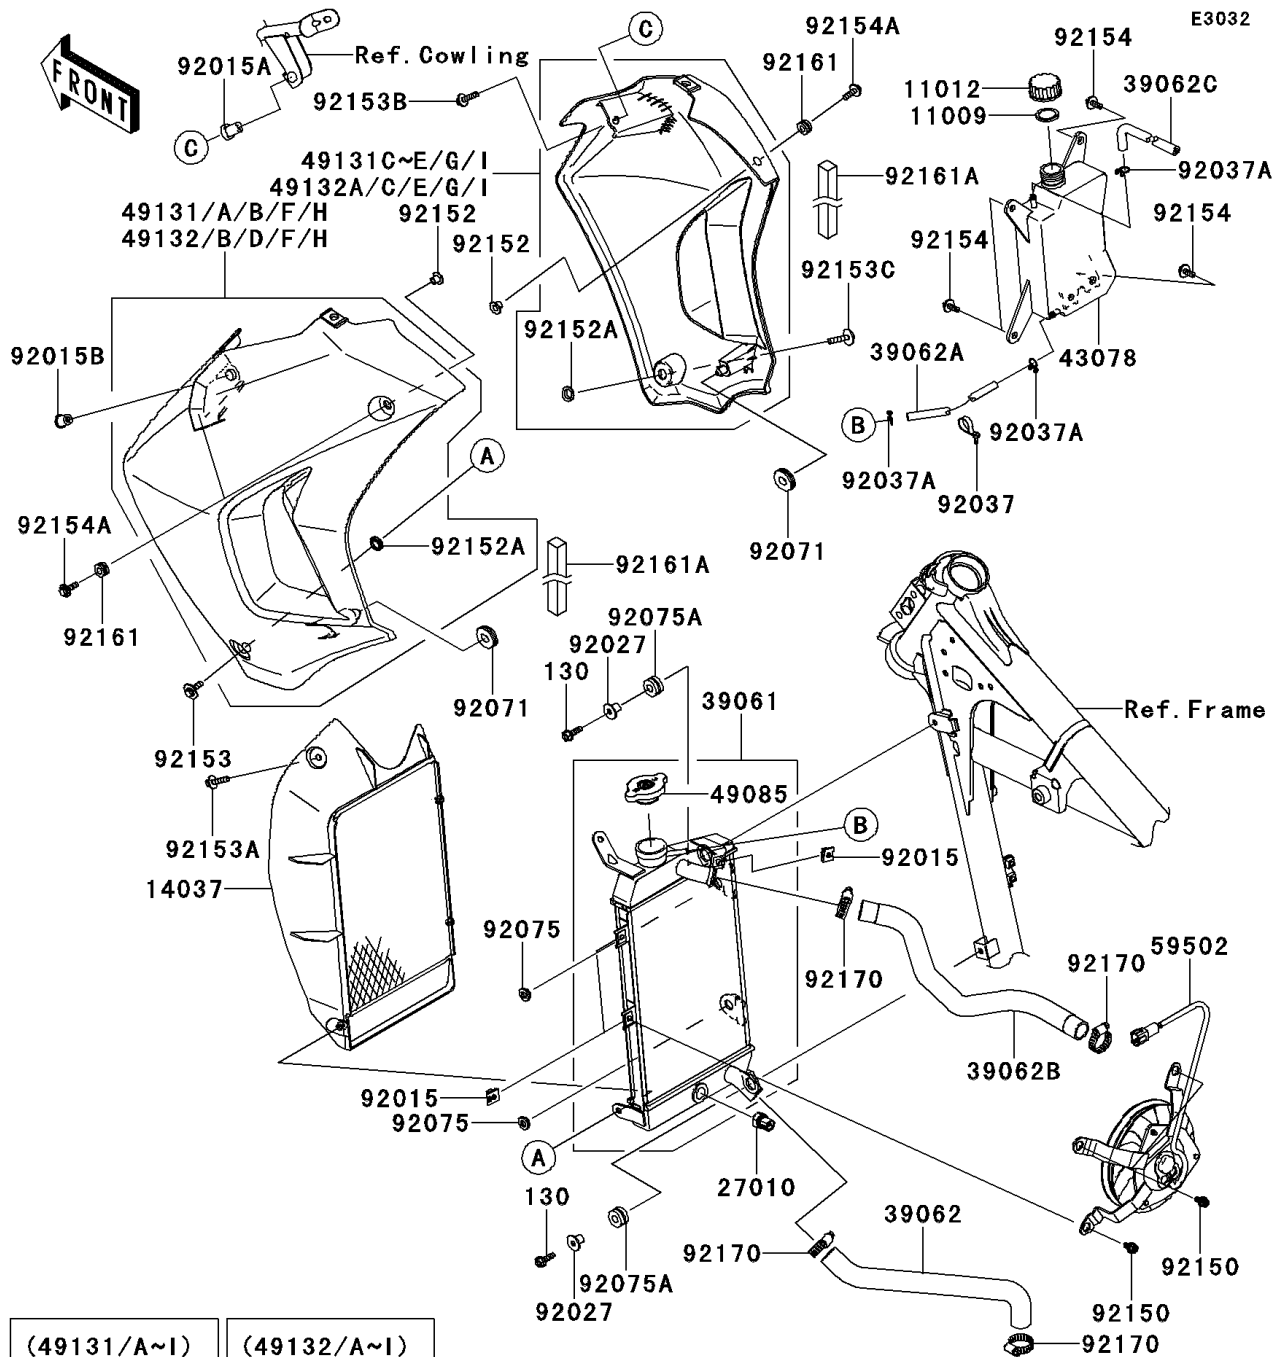

## 2014 KLR™650 PARTS DIAGRAM

Radiator(EBF-EEF)

(49131/A~I)	(49132/A~I)
(EBF/ECF)	(EDF/EEF)
WD	WD

(49131/C)	Silver-Blue	(49132/A)	Ebony-Yellow
(49131A/D)	Silver-Orange	(49132B/C)	Ebony-Green
(49131B/E)	Ebony	(49132D/E)	Ebony-Ebony
(49131F/G)	White	(49132F/G)	Ebony-Green
(49131H/I)	Silver-Red	(49132F/G)	Ebony-White
		(49132H/I)	Ebony-Ebony

## 2014 KLR™650 PARTS LIST

Radiator(EBF-EEF)

ITEM NAME	PART NUMBER	QUANTITY
GASKET,RESERVOIR TANK CAP (Ref # 11009)	11009-1145	1
CAP (Ref # 11012)	11012-1084	1
SCREEN (Ref # 14037)	14037-0056	1
SWITCH (Ref # 27010)	27010-1443	1
RADIATOR-ASSY (Ref # 39061)	39061-0098	1
HOSE-COOLING,W/P-RAD. (Ref # 39062)	39062-0149	1
HOSE-COOLING,RESERVOIR-CAP (Ref # 39062A)	39062-0340	1
HOSE-COOLING,HEAD-RAD. (Ref # 39062B)	39062-0341	1
HOSE-COOLING,RESERVOIR (Ref # 39062C)	39062-1220	1
RESERVOIR (Ref # 43078)	43078-0072	1
CAP-ASSY-PRESSURE,P1.1 (Ref # 49085)	49085-1070	1
SHROUD-ENGINE,LH,EBONY (Ref # 49132F)	49132-5073-H8	1
SHROUD-ENGINE,RH,EBONY (Ref # 49132G)	49132-5074-H8	1
SHROUD-ENGINE,LH,EBONY (Ref # 49132H)	49132-5075-H8	1
SHROUD-ENGINE,RH,EBONY (Ref # 49132I)	49132-5076-H8	1
BOLT-FLANGED,6X20 (Ref # 130)	130BA0620	1
FAN-ASSY (Ref # 59502)	59502-0583	1
NUT (Ref # 92015)	92015-1487	1
NUT,RUBBER,6MM (Ref # 92015A)	92015-1692	1
NUT (Ref # 92015B)	92015-1700	1
COLLAR (Ref # 92027)	92027-1183	1
CLAMP,SPEED,L=58 (Ref # 92037)	92037-1163	1
CLAMP,TUBE (Ref # 92037A)	92037-147	1
GROMMET (Ref # 92071)	92071-1043	1
DAMPER,8MM (Ref # 92075)	92075-1138	1
DAMPER (Ref # 92075A)	92075-209	1
BOLT,6X12 (Ref # 92150)	92150-1186	1
COLLAR,6.3X8.3X9.2 (Ref # 92152)	92152-0237	1
COLLAR (Ref # 92152A)	92152-1235	1