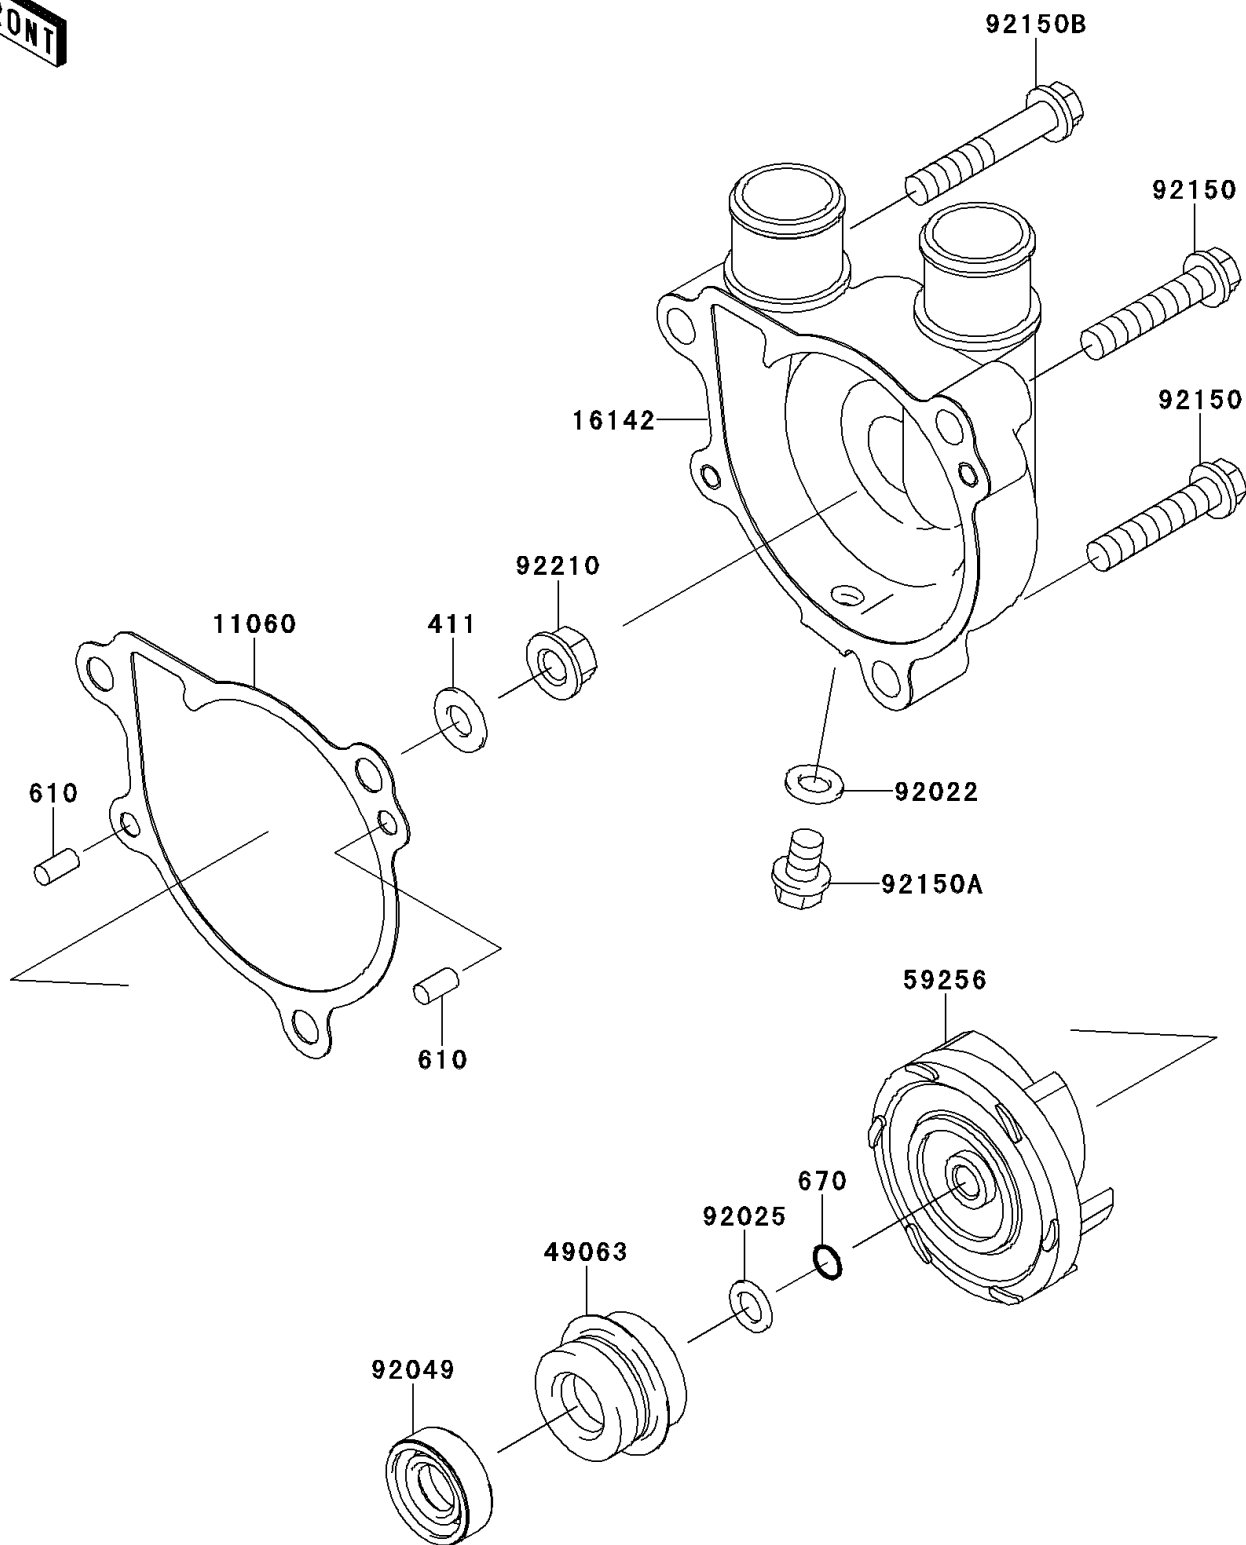

2014 KLR™650 PARTS DIAGRAM

Water Pump

E3031

2014 KLR™650 PARTS LIST

Water Pump

ITEM NAME	PART NUMBER	QUANTITY
WASHER-PLAIN,6.5X13X1 (Ref # 411)	411AB0600	1
ROLLER,4X8 (Ref # 610)	610A0408	1
O RING,6MM (Ref # 670)	670B1506	1
GASKET,WATER PUMP COVER (Ref # 11060)	11060-1114	1
COVER-PUMP (Ref # 16142)	16142-0067	1
SEAL-MECHANICAL (Ref # 49063)	49063-1056	1
IMPELLER (Ref # 59256)	59256-1055	1
WASHER,6.2X11X1 (Ref # 92022)	92022-304	1
SHIM,T=0.8 (Ref # 92025)	92025-1503	1
SEAL-OIL,SC10227 (Ref # 92049)	92049-1157	1
BOLT,6X30 (Ref # 92150)	92150-1021	1
BOLT,6X8 (Ref # 92150A)	92150-1966	1
BOLT,6X35 (Ref # 92150B)	92150-1967	1
NUT,FLANGED,6MM (Ref # 92210)	92210-0630	1