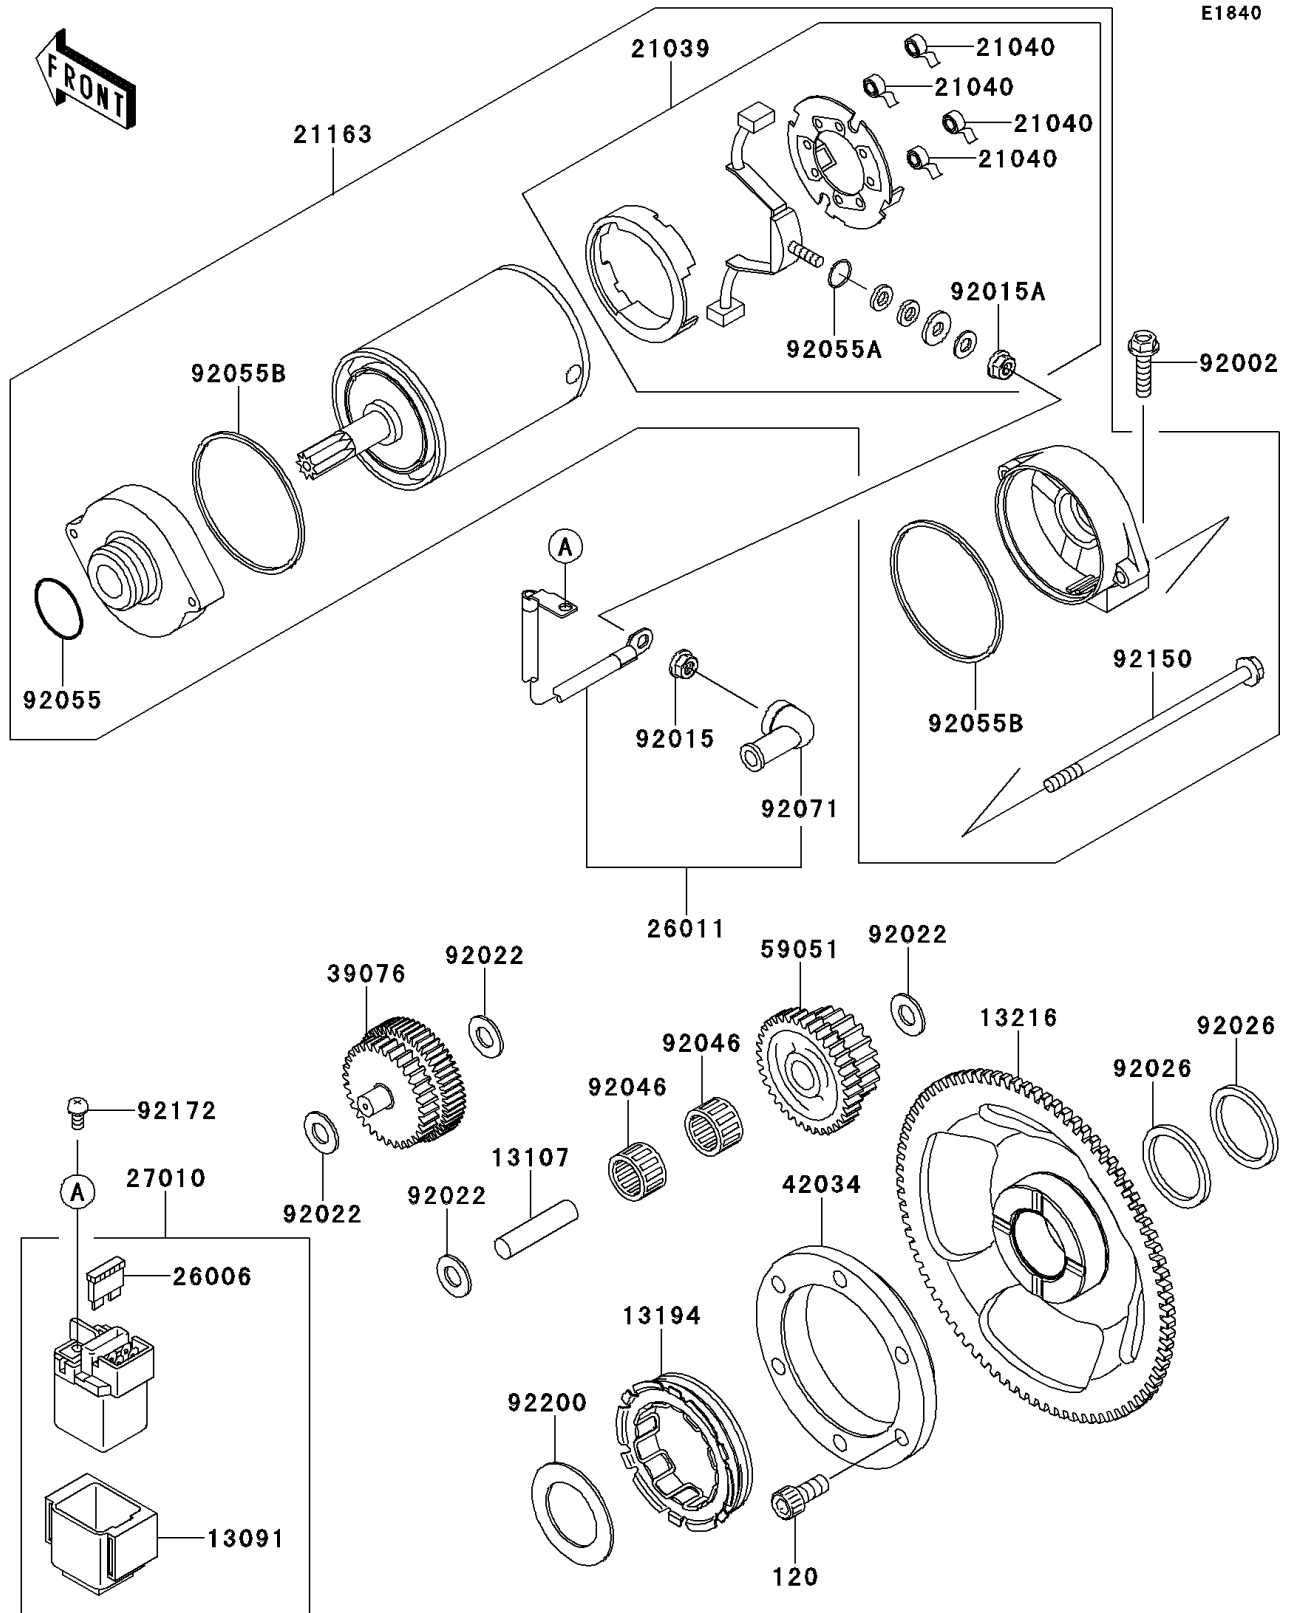

2014 KLR™650 PARTS DIAGRAM

Starter Motor

2014 KLR™650 PARTS LIST

Starter Motor

ITEM NAME	PART NUMBER	QUANTITY
BOLT-SOCKET,8X18 (Ref # 120)	120CA0818	1
HOLDER,SWITCH (Ref # 13091)	13091-1883	1
SHAFT,IDLER (Ref # 13107)	13107-1135	1
CLUTCH-ONEWAY (Ref # 13194)	13194-1089	1
GEAR-COMP,ONEWAY CLUTCH (Ref # 13216)	13216-0044	1
BRUSH,CARBON (Ref # 21039)	21039-1060	1
SPRING-BRUSH (Ref # 21040)	21040-1055	1
STARTER-ELECTRIC (Ref # 21163)	21163-1108	1
FUSE,BLADE,20A,YELLOW (Ref # 26006)	26006-1051	1
WIRE-LEAD,STARTER (Ref # 26011)	26011-0781	1
SWITCH (Ref # 27010)	27010-1336	1
LIMITER,STARTER IDLE GEAR (Ref # 39076)	39076-0021	1
COUPLING (Ref # 42034)	42034-1094	1
GEAR-SPUR,20T & 37T (Ref # 59051)	59051-1133	1
BOLT,FLANGED,6X25 (Ref # 92002)	92002-1086	1
NUT,FLANGED,6MM (Ref # 92015)	92015-1367	1
NUT,STARTER MOTOR (Ref # 92015A)	92015-1476	1
WASHER,10.2X20X0.5 (Ref # 92022)	92022-1649	1
SPACER (Ref # 92026)	92026-1474	1
BEARING-NEEDLE,K10X14X10 (Ref # 92046)	92046-1134	1
RING-O (Ref # 92055)	92055-1276	1
RING-O,4.5X2.0 (Ref # 92055A)	92055-1370	1
RING-O,STARTER MOTOR (Ref # 92055B)	92055-1381	1
GROMMET (Ref # 92071)	92071-0705	1
BOLT,STARTER MOTOR (Ref # 92150)	92150-1913	1
SCREW-PAN-WS-CROS,5X10 (Ref # 92172)	92172-0234	1
WASHER,32.2X50 (Ref # 92200)	92200-0555	1