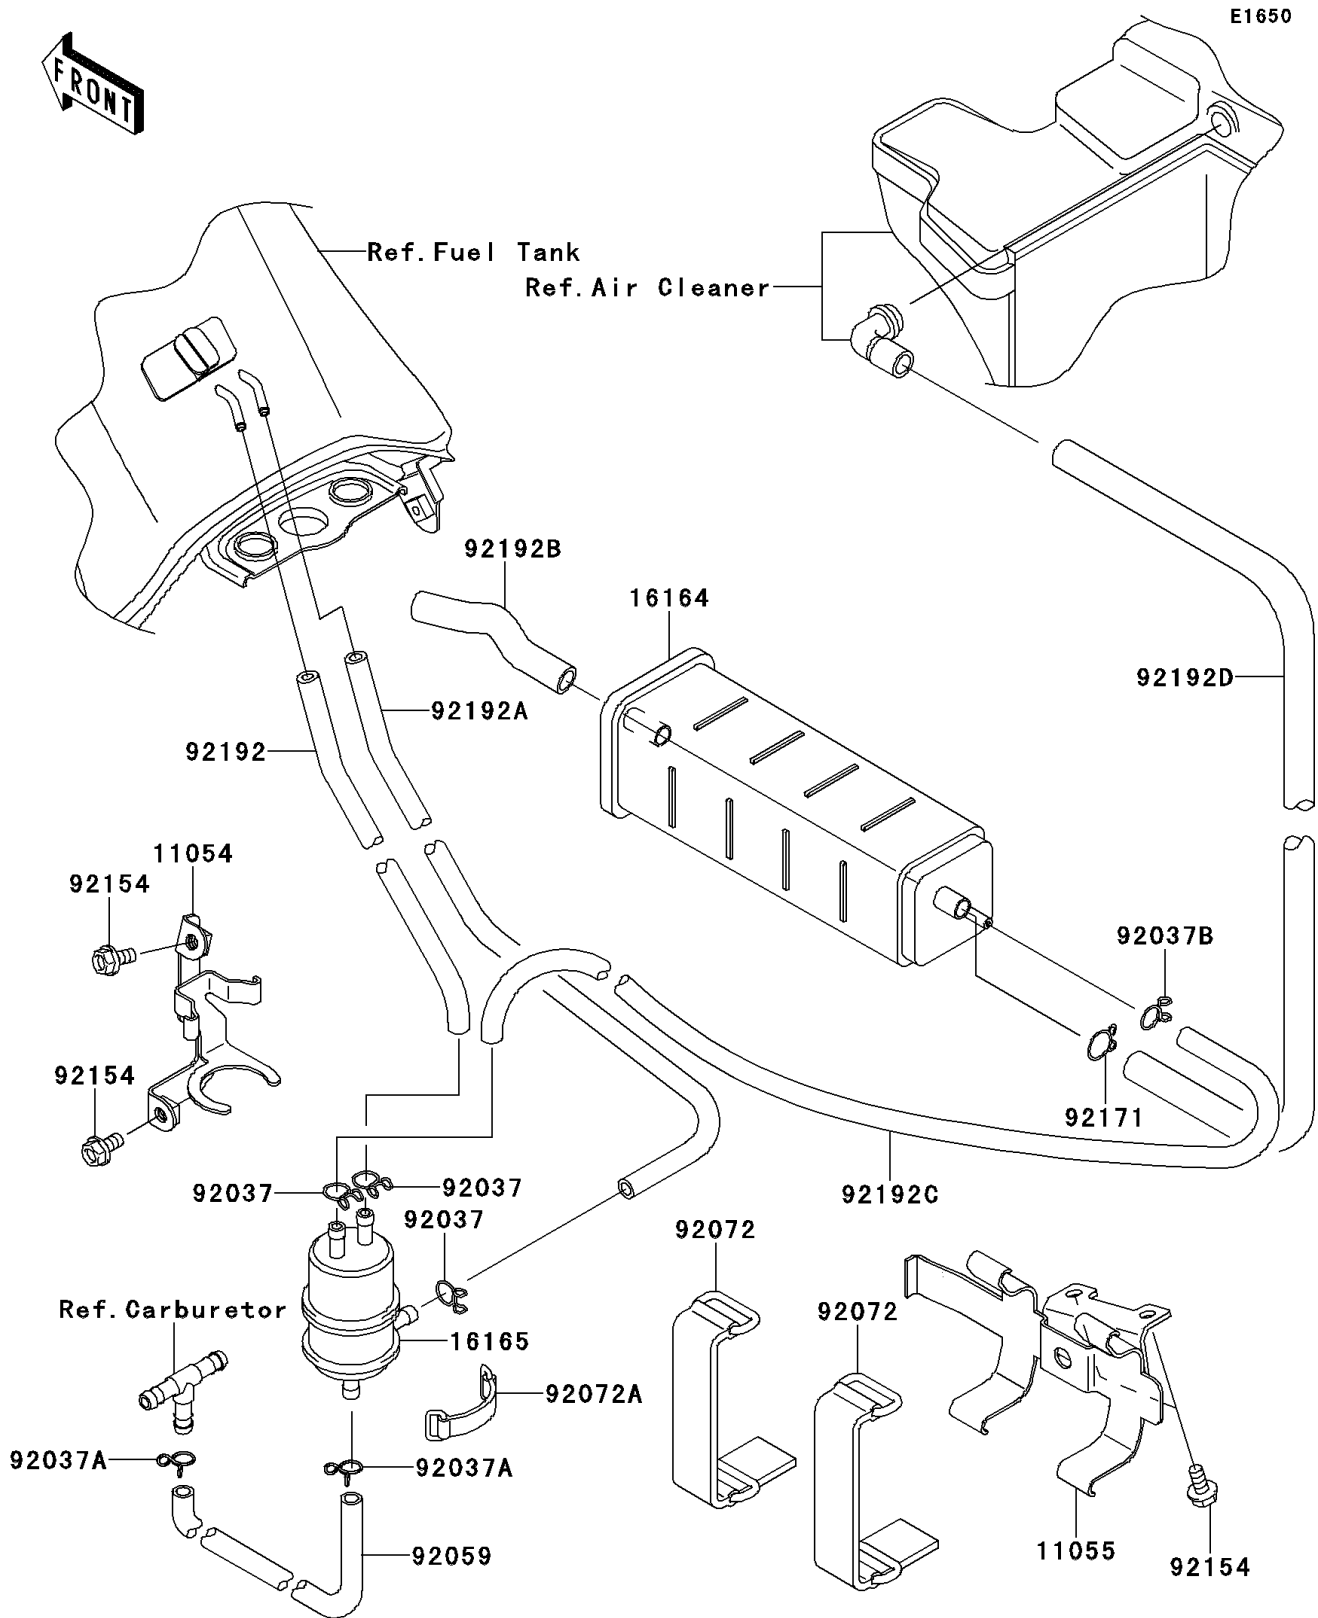

## 2014 KLR™650 PARTS DIAGRAM

Fuel Evaporative System(CA)

## 2014 KLR™650 PARTS LIST

Fuel Evaporative System(CA)

ITEM NAME	PART NUMBER	QUANTITY
BRACKET,SEPARATOR (Ref # 11054)	11054-0494	1
BRACKET,CANISTER (Ref # 11055)	11055-1266	1
CANISTER (Ref # 16164)	16164-0009	1
SEPARATOR (Ref # 16165)	16165-1001	1
CLAMP,TUBE (Ref # 92037)	92037-147	1
CLAMP (Ref # 92037A)	92037-1712	1
CLAMP,14MM (Ref # 92037B)	92037-1862	1
TUBE,4X9X310,WHITE (Ref # 92059)	92059-1804	1
BAND,L=90 (Ref # 92072)	92072-0135	1
BAND,L=50 (Ref # 92072A)	92072-1419	1
BOLT,FLANGED,6X12 (Ref # 92154)	92154-1050	1
CLAMP (Ref # 92171)	92171-0576	1
TUBE,5X9X400 (Ref # 92192)	92192-0519	1
TUBE,5X10X300 (Ref # 92192A)	92192-0520	1
TUBE,AIR INTAKE,CANISTER (Ref # 92192B)	92192-0743	1
TUBE,SEPARATOR-CANISTER (Ref # 92192C)	92192-0758	1
TUBE,A/C-CANISTER (Ref # 92192D)	92192-0759	1