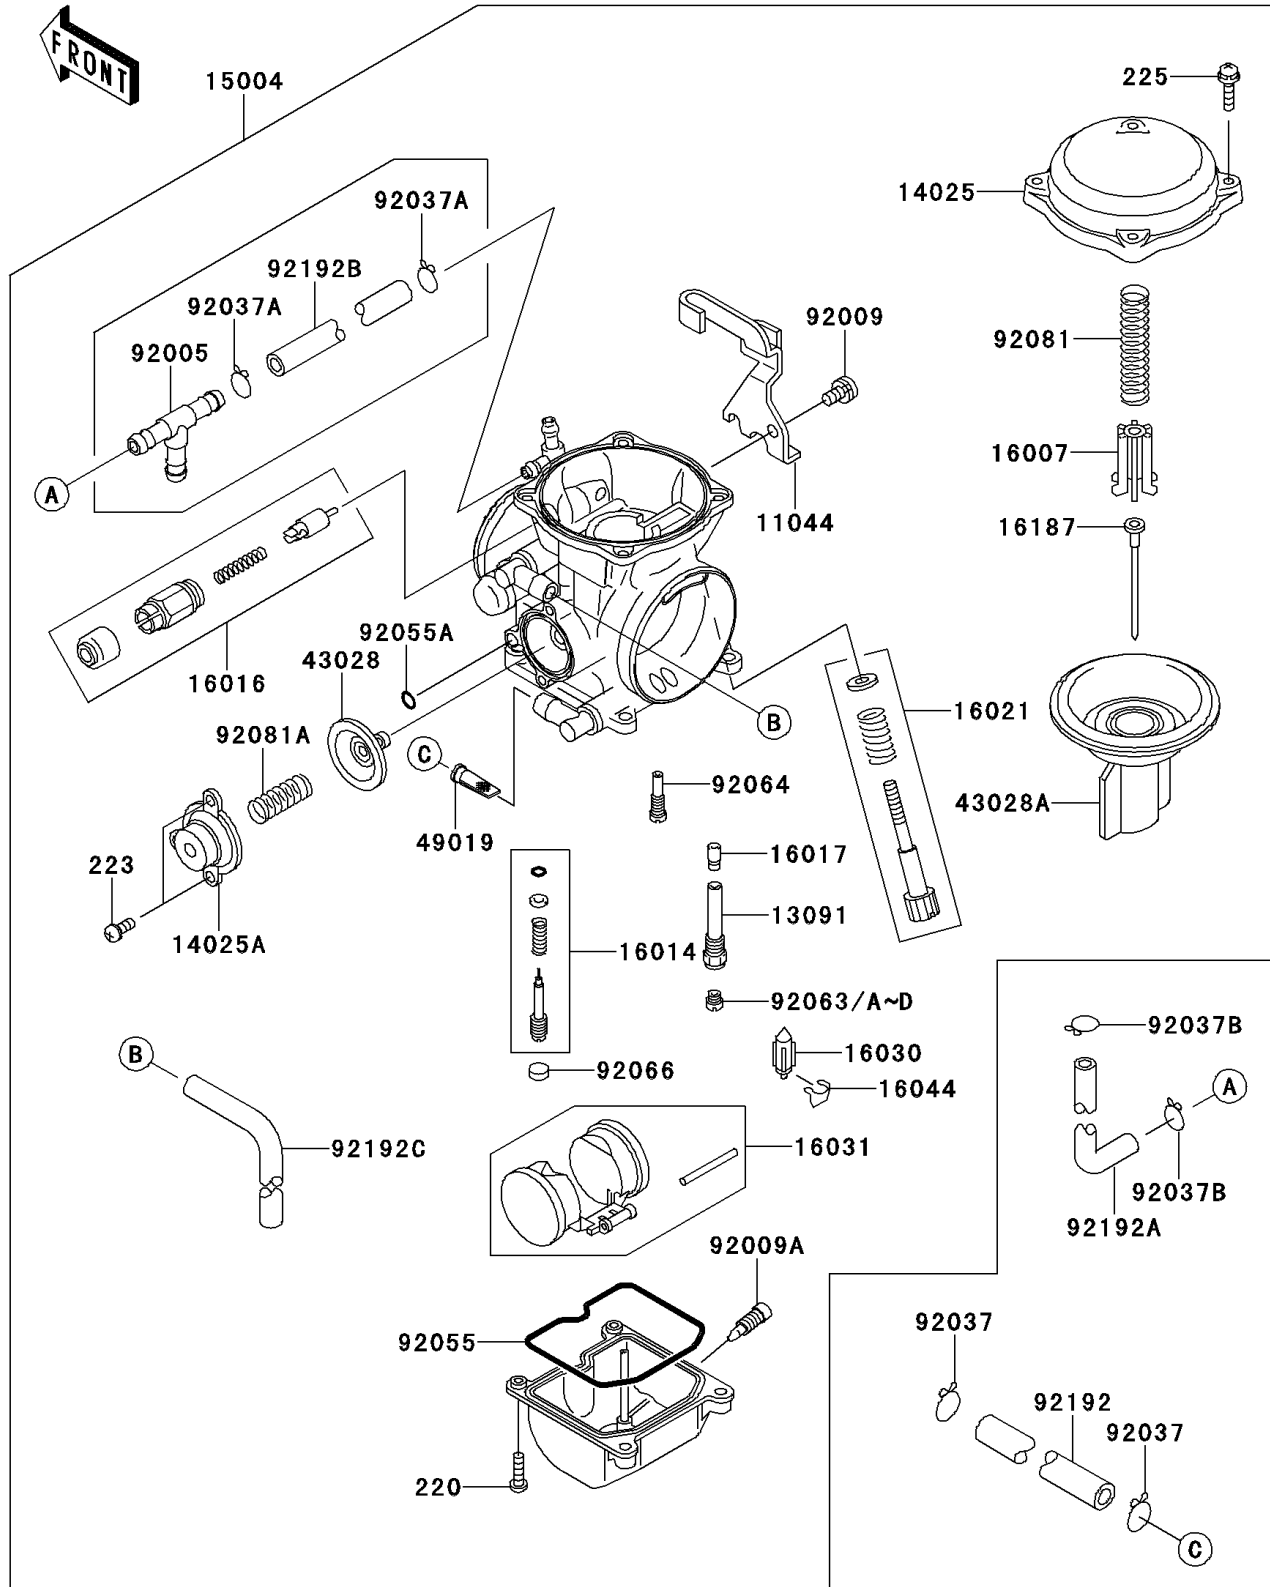

2014 KLR™650 PARTS DIAGRAM

Carburetor(CA)

E1611A

2014 KLR™650 PARTS LIST

Carburetor(CA)

ITEM NAME	PART NUMBER	QUANTITY
BRACKET,THROTTLE CABLE (Ref # 11044)	11044-1353	1
HOLDER,NEEDLE JET (Ref # 13091)	13091-1425	1
COVER,MIXING CHAMBER (Ref # 14025)	14025-1890	1
COVER,AIR CUT VALVE (Ref # 14025A)	14025-1903	1
CARBURETOR-ASSY,CVK40 (Ref # 15004)	15004-0072	1
SEAT-SPRING,DIAPHRAGM VALVE (Ref # 16007)	16007-1113	1
SCREW-PILOT AIR (Ref # 16014)	16014-1083	1
PLUNGER (Ref # 16016)	16016-1087	1
JET-NEEDLE,#6 (Ref # 16017)	16017-0055	1
SCREW-THROTTLE STOP (Ref # 16021)	16021-1201	1
VALVE-FLOAT (Ref # 16030)	16030-1057	1
FLOAT (Ref # 16031)	16031-1077	1
CLAMP,FLOAT VALVE (Ref # 16044)	16044-007	1
NEEDLE-JET,N6NJ (Ref # 16187)	16187-0275	1
DIAPHRAGM,5.9MM,AIR CUT VALVE (Ref # 43028)	43028-0016	1
DIAPHRAGM,VALVE (Ref # 43028A)	43028-1062	1
FILTER-FUEL (Ref # 49019)	49019-1097	1
FITTING,FUEL,T-TYPE (Ref # 92005)	92005-1112	1
SCREW,5X10 (Ref # 92009)	92009-1365	1
SCREW,DRAIN,6X0.75 (Ref # 92009A)	92009-1551	1
CLAMP,12.5MM (Ref # 92037)	92037-1271	1
CLAMP,TUBE (Ref # 92037A)	92037-1477	1
CLAMP (Ref # 92037B)	92037-1610	1
RING-O,FLOAT CHAMBER (Ref # 92055)	92055-1222	1
RING-O (Ref # 92055A)	92055-1245	1
JET-MAIN,#140 (Ref # 92063)	92063-1013	1
JET-MAIN,#142 (Ref # 92063A)	92063-1016	1
JET-MAIN,#145 (Ref # 92063B)	92063-1017	1
JET-MAIN,#148 (Ref # 92063C)	92063-1324	1

2014 KLR™650 PARTS LIST

Carburetor(CA)

ITEM NAME	PART NUMBER	QUANTITY
JET-MAIN,#150 (Ref # 92063D)	92063-1330	1
JET-PILOT,#40 (Ref # 92064)	92064-1108	1
PLUG,PILOT AIR SCREW,6.9X2 (Ref # 92066)	92066-1051	1
SPRING,DIAPHRAGM VALVE (Ref # 92081)	92081-1718	1
SPRING,AIR CUT VALVE (Ref # 92081A)	92081-1719	1
TUBE,FUEL,6.2X13.2X170 (Ref # 92192)	92192-0453	1
TUBE,5X9X40&20 (Ref # 92192A)	92192-0480	1
TUBE,L=70 (Ref # 92192B)	92192-0588	1
TUBE,L=360 (Ref # 92192C)	92192-0589	1
SCREW-PAN-CROS,4X14 (Ref # 220)	220AA0414	1
SCREW-PAN-WS-CROS,4X8 (Ref # 223)	223C0408	1
SCREW-PAN-WSP-CROS,4X18 (Ref # 225)	225AB0418	1