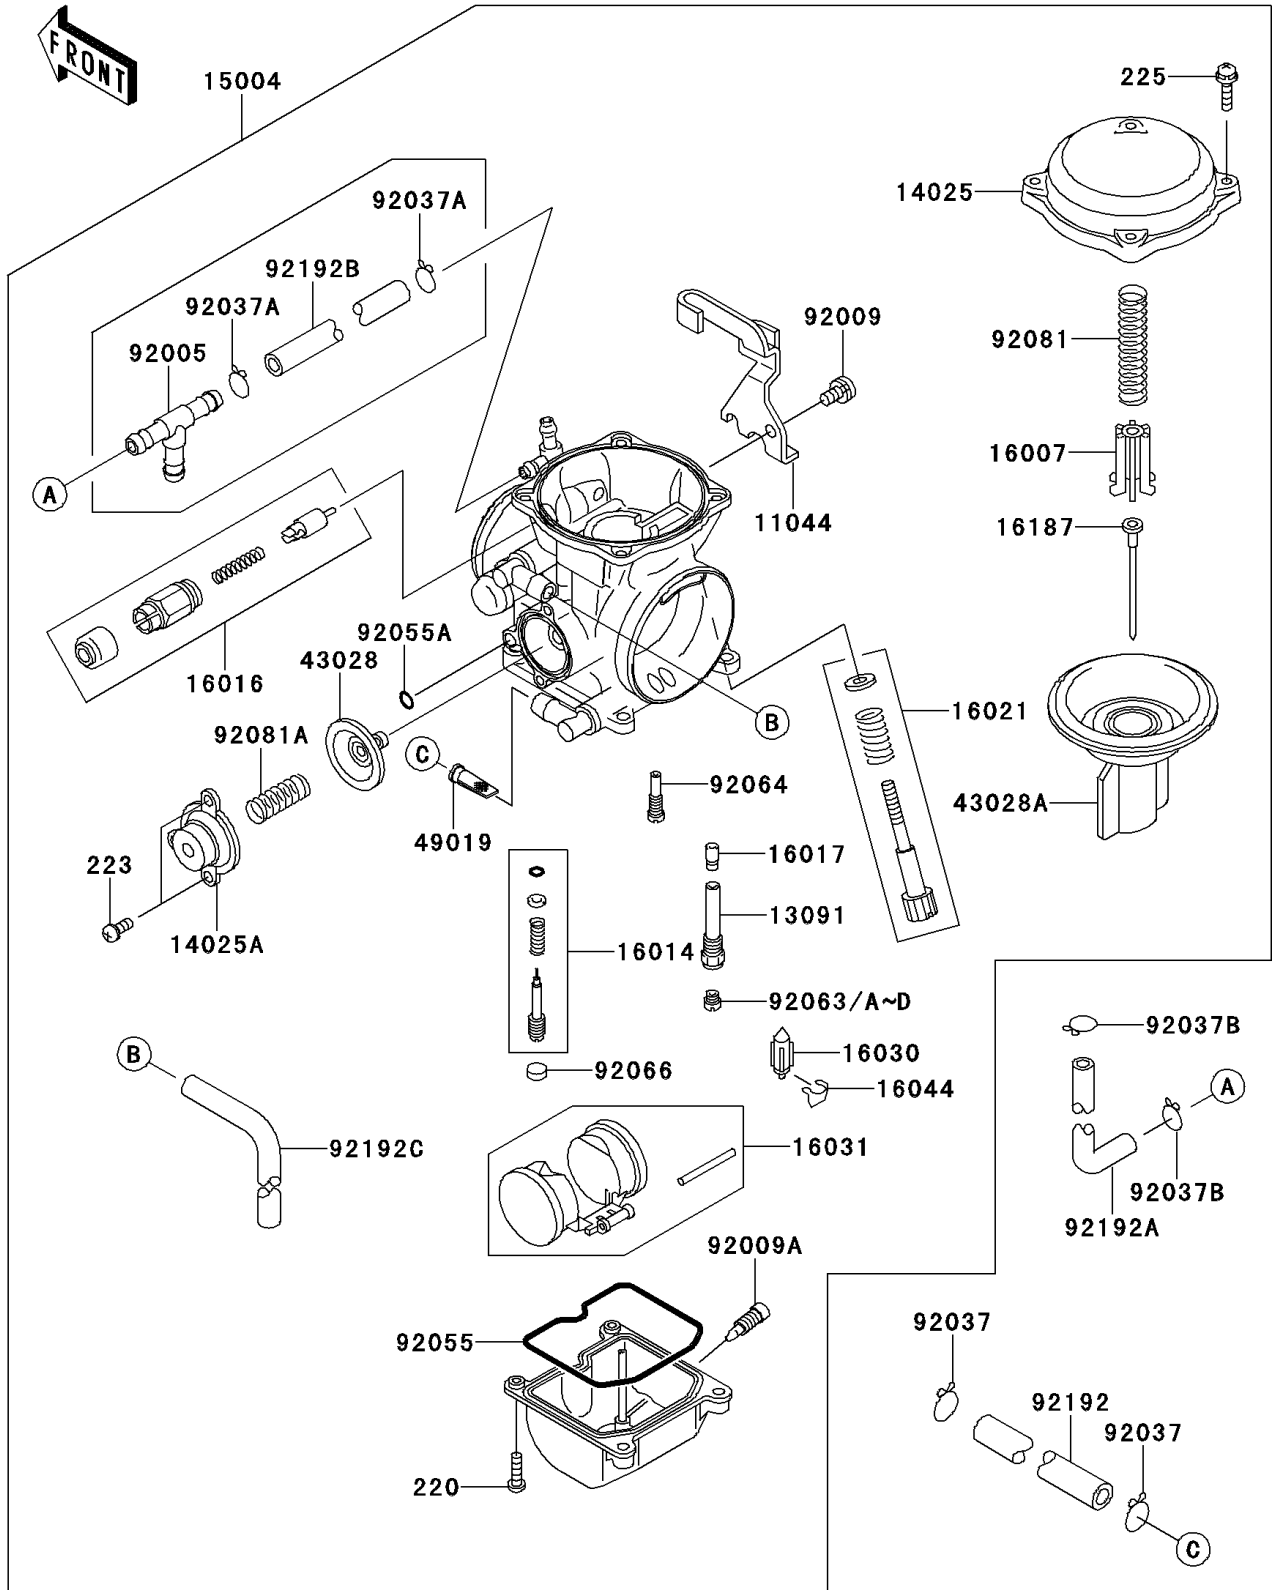

2011 KLR™ 650 PARTS DIAGRAM

Carburetor(CA)

E1611A

2011 KLR™ 650 PARTS LIST

Carburetor(CA)

ITEM NAME	PART NUMBER	QUANTITY
BRACKET,THROTTLE CABLE (Ref # 11044)	11044-1353	1
HOLDER,NEEDLE JET (Ref # 13091)	13091-1425	1
COVER,MIXING CHAMBER (Ref # 14025)	14025-1890	1
COVER,AIR CUT VALVE (Ref # 14025A)	14025-1903	1
CARBURETOR-ASSY,CVK40 (Ref # 15004)	15004-0072	1
SEAT-SPRING,DIAPHRAGM VALVE (Ref # 16007)	16007-1113	1
SCREW-PILOT AIR (Ref # 16014)	16014-1083	1
PLUNGER (Ref # 16016)	16016-1087	1
JET-NEEDLE,#6 (Ref # 16017)	16017-0055	1
SCREW-THROTTLE STOP (Ref # 16021)	16021-1201	1
VALVE-FLOAT (Ref # 16030)	16030-1057	1
FLOAT (Ref # 16031)	16031-1077	1
CLAMP,FLOAT VALVE (Ref # 16044)	16044-007	1
NEEDLE-JET,N6NJ (Ref # 16187)	16187-0275	1
DIAPHRAGM,5.9MM,AIR CUT VALVE (Ref # 43028)	43028-0016	1
DIAPHRAGM,VALVE (Ref # 43028A)	43028-1062	1
FILTER-FUEL (Ref # 49019)	49019-1097	1
FITTING,FUEL,T-TYPE (Ref # 92005)	92005-1112	1
SCREW,5X10 (Ref # 92009)	92009-1365	1
SCREW,DRAIN,6X0.75 (Ref # 92009A)	92009-1551	1
CLAMP,12.5MM (Ref # 92037)	92037-1271	2
CLAMP,TUBE (Ref # 92037A)	92037-1477	2
CLAMP (Ref # 92037B)	92037-1610	2
RING-O,FLOAT CHAMBER (Ref # 92055)	92055-1222	1
RING-O (Ref # 92055A)	92055-1245	1
JET-MAIN,#140 (Ref # 92063)	92063-1013	1
JET-MAIN,#142 (Ref # 92063A)	92063-1016	1
JET-MAIN,#145 (Ref # 92063B)	92063-1017	1
JET-MAIN,#148 (Ref # 92063C)	92063-1324	1

2011 KLR™ 650 PARTS LIST

Carburetor(CA)

ITEM NAME	PART NUMBER	QUANTITY
JET-MAIN,#150 (Ref # 92063D)	92063-1330	1
JET-PILOT,#40 (Ref # 92064)	92064-1108	1
PLUG,PILOT AIR SCREW,6.9X2 (Ref # 92066)	92066-1051	1
SPRING,DIAPHRAGM VALVE (Ref # 92081)	92081-1718	1
SPRING,AIR CUT VALVE (Ref # 92081A)	92081-1719	1
TUBE,FUEL,6.2X13.2X170 (Ref # 92192)	92192-0453	1
TUBE,5X9X40&20 (Ref # 92192A)	92192-0480	1
TUBE,L=70 (Ref # 92192B)	92192-0588	1
TUBE,L=360 (Ref # 92192C)	92192-0589	1
SCREW-PAN-CROS,4X14 (Ref # 220)	220AA0414	4
SCREW-PAN-WS-CROS,4X8 (Ref # 223)	223C0408	2
SCREW-PAN-WSP-CROS,4X18 (Ref # 225)	225AB0418	4