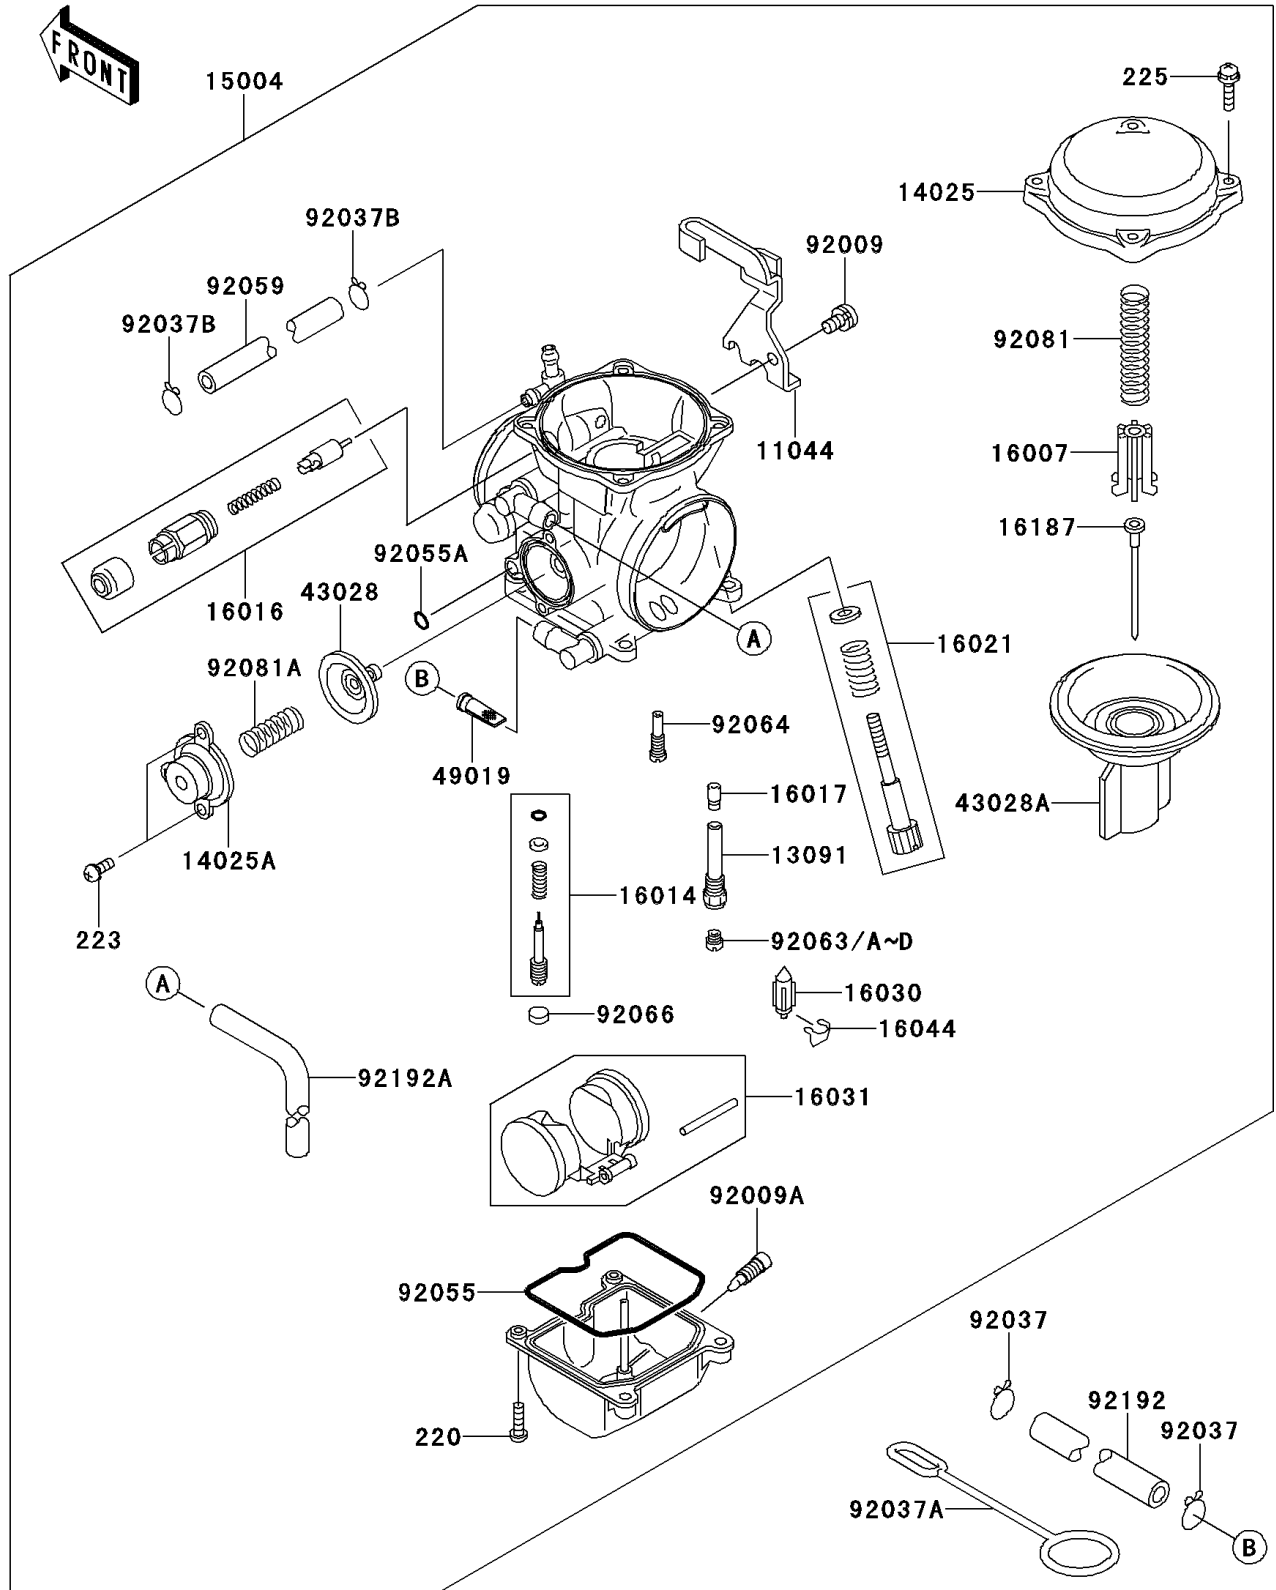

2014 KLR™650 PARTS DIAGRAM

Carburetor(US,CN)

E1611

2014 KLR™650 PARTS LIST

Carburetor(US,CN)

ITEM NAME	PART NUMBER	QUANTITY
BRACKET,THROTTLE CABLE (Ref # 11044)	11044-1353	1
HOLDER,NEEDLE JET (Ref # 13091)	13091-1425	1
COVER,MIXING CHAMBER (Ref # 14025)	14025-1890	1
COVER,AIR CUT VALVE (Ref # 14025A)	14025-1903	1
CARBURETOR-ASSY,CVK40 (Ref # 15004)	15004-0073	1
SEAT-SPRING,DIAPHRAGM VALVE (Ref # 16007)	16007-1113	1
SCREW-PILOT AIR (Ref # 16014)	16014-1083	1
PLUNGER (Ref # 16016)	16016-1087	1
JET-NEEDLE,#6 (Ref # 16017)	16017-0055	1
SCREW-THROTTLE STOP (Ref # 16021)	16021-1201	1
VALVE-FLOAT (Ref # 16030)	16030-1057	1
FLOAT (Ref # 16031)	16031-1077	1
CLAMP,FLOAT VALVE (Ref # 16044)	16044-007	1
NEEDLE-JET,N6NJ (Ref # 16187)	16187-0275	1
DIAPHRAGM,5.9MM,AIR CUT VALVE (Ref # 43028)	43028-0016	1
DIAPHRAGM,VALVE (Ref # 43028A)	43028-1062	1
FILTER-FUEL (Ref # 49019)	49019-1097	1
SCREW,5X10 (Ref # 92009)	92009-1365	1
SCREW,DRAIN,6X0.75 (Ref # 92009A)	92009-1551	1
CLAMP,12.5MM (Ref # 92037)	92037-1271	1
CLAMP,OVERFLOW TUBE (Ref # 92037A)	92037-134	1
CLAMP,TUBE (Ref # 92037B)	92037-1477	1
RING-O,FLOAT CHAMBER (Ref # 92055)	92055-1222	1
RING-O (Ref # 92055A)	92055-1245	1
TUBE,5X9X160 (Ref # 92059)	92059-1201	1
JET-MAIN,#140 (Ref # 92063)	92063-1013	1
JET-MAIN,#142 (Ref # 92063A)	92063-1016	1
JET-MAIN,#145 (Ref # 92063B)	92063-1017	1
JET-MAIN,#148 (Ref # 92063C)	92063-1324	1

2014 KLR™650 PARTS LIST

Carburetor(US,CN)

ITEM NAME	PART NUMBER	QUANTITY
JET-MAIN,#150 (Ref # 92063D)	92063-1330	1
JET-PILOT,#40 (Ref # 92064)	92064-1108	1
PLUG,PILOT AIR SCREW,6.9X2 (Ref # 92066)	92066-1051	1
SPRING,DIAPHRAGM VALVE (Ref # 92081)	92081-1718	1
SPRING,AIR CUT VALVE (Ref # 92081A)	92081-1719	1
TUBE,FUEL,6.2X13.2X170 (Ref # 92192)	92192-0453	1
TUBE,L=360 (Ref # 92192A)	92192-0589	1
SCREW-PAN-CROS,4X14 (Ref # 220)	220AA0414	1
SCREW-PAN-WS-CROS,4X10 (Ref # 223)	223C0410	1
SCREW-PAN-WSP-CROS,4X18 (Ref # 225)	225AB0418	1