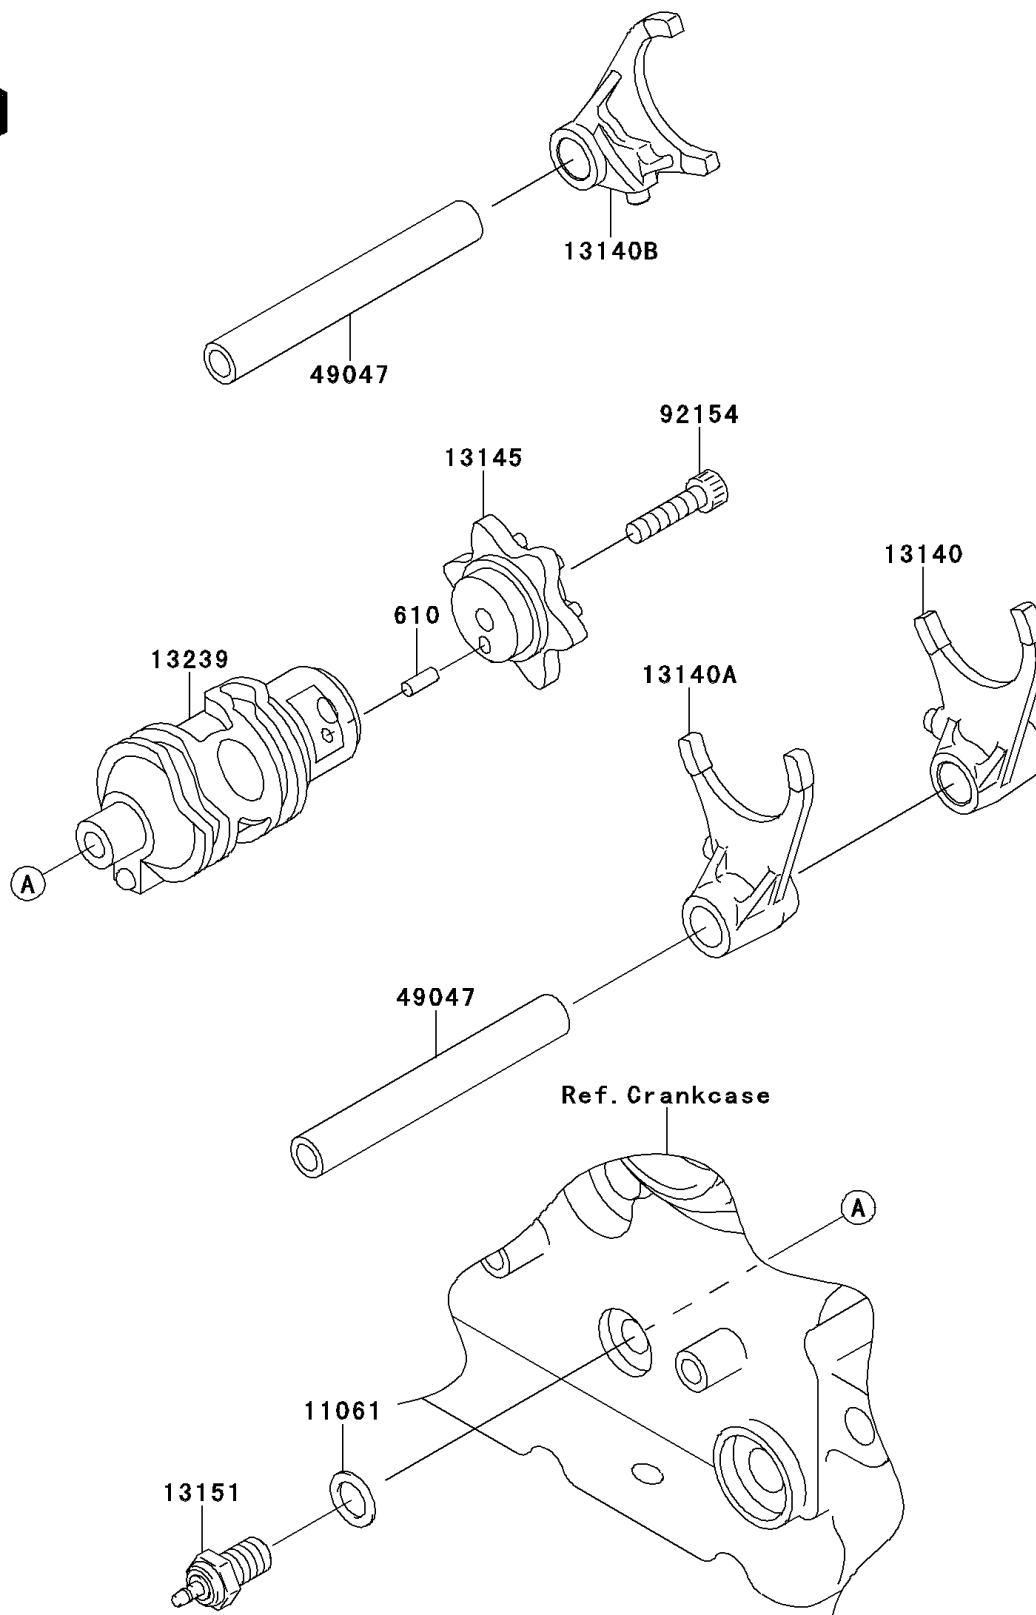

## 2014 KLR™650 PARTS DIAGRAM

Gear Change Drum/Shift Fork(s)

E1362

## 2014 KLR™650 PARTS LIST

Gear Change Drum/Shift Fork(s)

ITEM NAME	PART NUMBER	QUANTITY
ROLLER,4X10 (Ref # 610)	610A0410	1
GASKET,10.5X16X1 (Ref # 11061)	11061-0373	1
FORK-SHIFT,LOW (Ref # 13140)	13140-1023	1
FORK-SHIFT,2ND&3RD (Ref # 13140A)	13140-1024	1
FORK-SHIFT,4TH&TOP,36MM (Ref # 13140B)	13140-1288	1
CAM-CHANGE DRUM (Ref # 13145)	13145-0050	1
SWITCH-COMP,NEUTRAL (Ref # 13151)	13151-1102	1
DRUM-ASSY-CHANGE (Ref # 13239)	13239-1103	1
ROD-SHIFT,L=93.7 (Ref # 49047)	49047-0039	1
BOLT,SOCKET,6X25 (Ref # 92154)	92154-0477	1