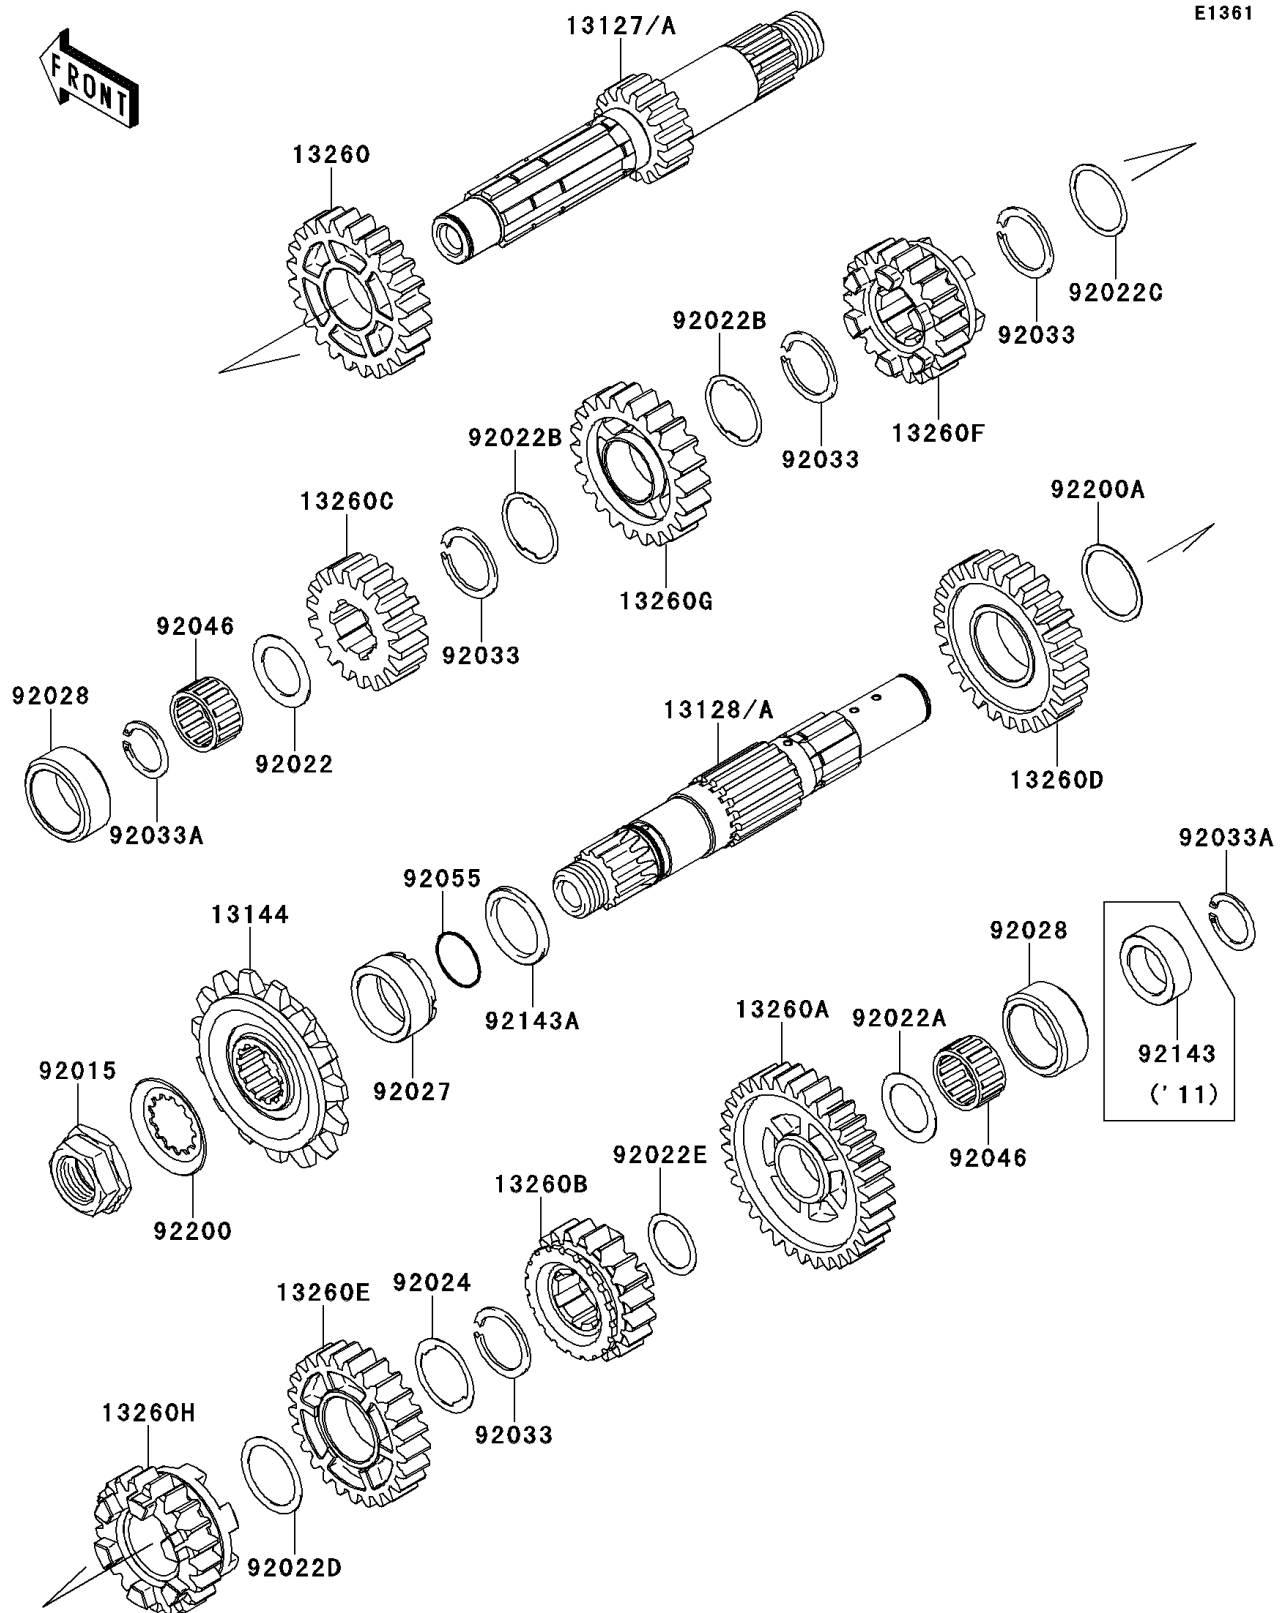

2014 KLR™650 PARTS DIAGRAM

Transmission

2014 KLR™650 PARTS LIST

Transmission

| ITEM NAME | PART NUMBER | QUANTITY |
|---|-------------|----------|
| SHAFT-TRANSMISSION INPUT,15T (Ref # 13127) | 13127-0084 | 1 |
| SHAFT-TRANSMISSION OUTPUT (Ref # 13128A) | 13128-0674 | 1 |
| SPROCKET-OUTPUT,15T (Ref # 13144) | 13144-1253 | 1 |
| GEAR,INPUT TOP,24T (Ref # 13260) | 13260-1326 | 1 |
| GEAR,OUTPUT LOW,34T (Ref # 13260A) | 13260-1327 | 1 |
| GEAR,OUTPUT TOP,19T (Ref # 13260B) | 13260-1331 | 1 |
| GEAR,INPUT 2ND,18T (Ref # 13260C) | 13260-1464 | 1 |
| GEAR,OUTPUT 2ND,26T (Ref # 13260D) | 13260-1465 | 1 |
| GEAR,OUTPUT 3RD,25T (Ref # 13260E) | 13260-1467 | 1 |
| GEAR,INPUT 3RD,22T (Ref # 13260F) | 13260-1518 | 1 |
| GEAR,INPUT 4TH,22T (Ref # 13260G) | 13260-1519 | 1 |
| GEAR,OUTPUT 4TH,21T (Ref # 13260H) | 13260-1520 | 1 |
| NUT,20MM (Ref # 92015) | 92015-1963 | 1 |
| WASHER,20.5X30X1,STEEL (Ref # 92022) | 92022-112 | 1 |
| WASHER,20.3X29X0.5 (Ref # 92022A) | 92022-1479 | 1 |
| WASHER,TOOTHED,25.3X29.5X0.5 (Ref # 92022B) | 92022-1482 | 1 |
| WASHER,25.3X30X0.5 (Ref # 92022C) | 92022-159 | 1 |
| WASHER,25.3X32X0.5 (Ref # 92022D) | 92022-225 | 1 |
| WASHER,20.5X25.5X0.5 (Ref # 92022E) | 92022-252 | 1 |
| WASHER,TOOTHED,22.5X31X0.5 (Ref # 92024) | 92024-038 | 1 |
| COLLAR,25X32X15.3 (Ref # 92027) | 92027-1800 | 1 |
| BUSHING,26X35X14 (Ref # 92028) | 92028-131 | 1 |
| RING-SNAP,24MM (Ref # 92033) | 92033-026 | 1 |
| RING-SNAP,18MM (Ref # 92033A) | 92033-029 | 1 |
| BEARING-NEEDLE,KT202614 (Ref # 92046) | 92046-1170 | 1 |
| RING-O,21.5X1.5 (Ref # 92055) | 92055-0196 | 1 |
| COLLAR,25X32X3.0 (Ref # 92143A) | 92143-1721 | 1 |
| WASHER (Ref # 92200) | 92200-0851 | 1 |
| WASHER,2ND GEAR (Ref # 92200A) | 92200-1170 | 1 |