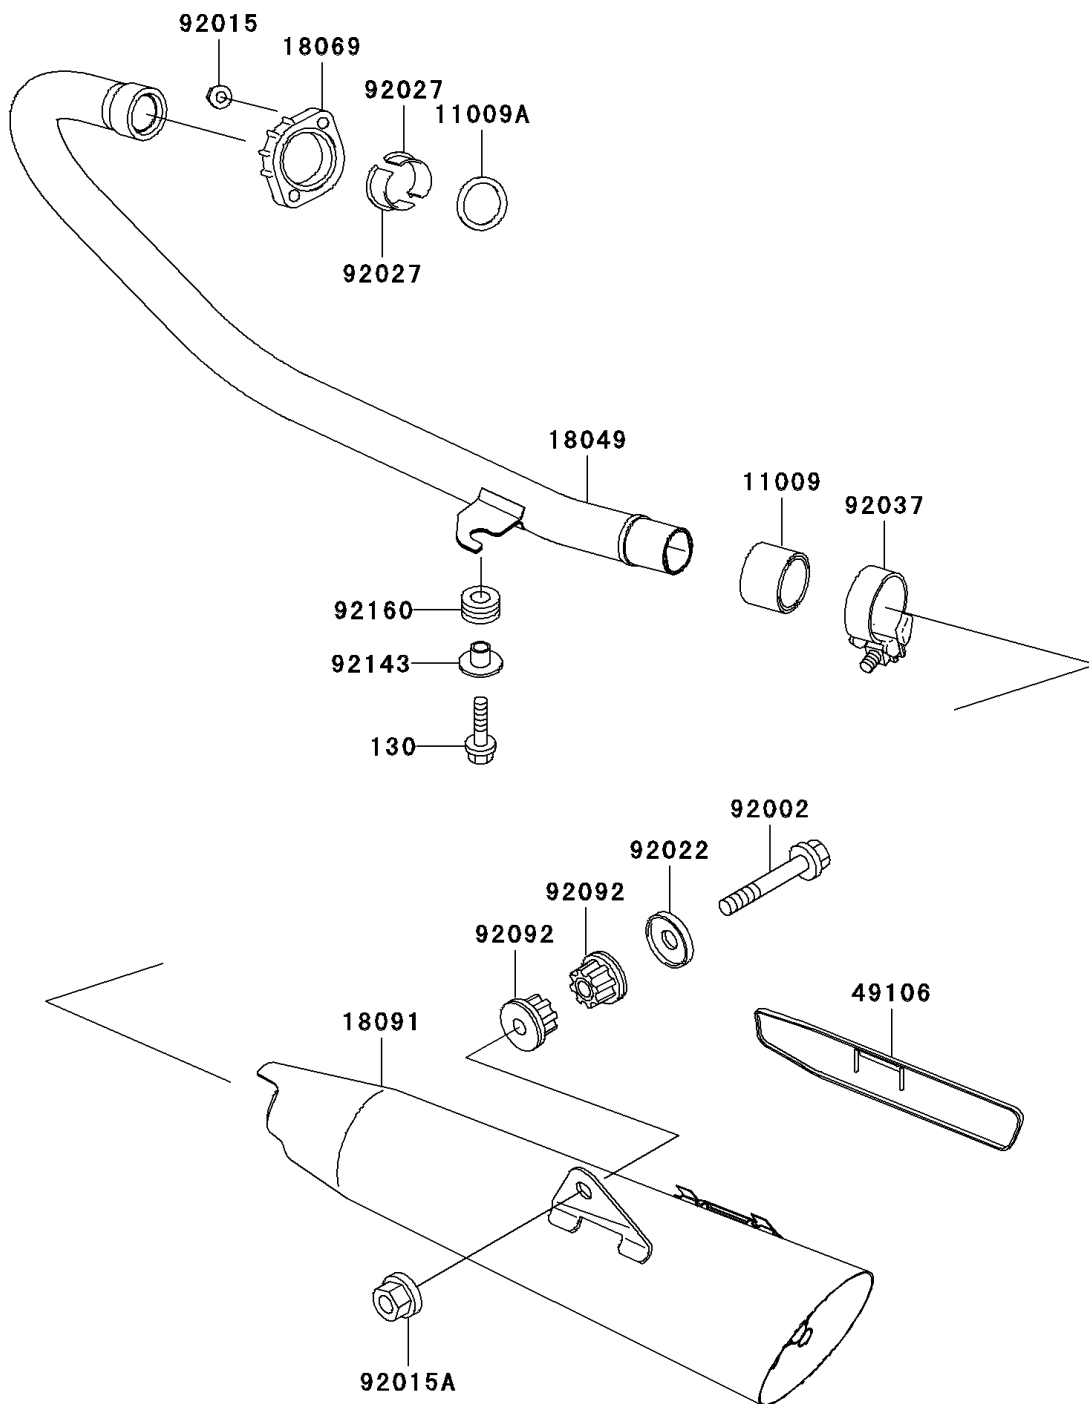

2009 Eliminator® 125 PARTS DIAGRAM

Muffler(s)

E1140

2009 Eliminator® 125 PARTS LIST

Muffler(s)

ITEM NAME	PART NUMBER	QUANTITY
BOLT-FLANGED,6X22 (Ref # 130)	130BB0622	1
GASKET,EXHAUST PIPE CONNECTING (Ref # 11009)	11009-1667	1
GASKET,EXHAUST PIPE HOLDER (Ref # 11009A)	11009-1866	1
PIPE-EXHAUST (Ref # 18049)	18049-1890	1
HOLDER-EXHAUST PIPE (Ref # 18069)	18069-1014	1
BODY-COMP-MUFFLER (Ref # 18091)	18091-0438	1
COVER-MUFFLER (Ref # 49106)	49106-1239	1
BOLT,10X55 (Ref # 92002)	92002-1826	1
NUT,CAP,8MM (Ref # 92015)	92015-1371	1
NUT,FLANGED,10MM (Ref # 92015A)	92015-1387	1
WASHER (Ref # 92022)	92022-289	1
COLLAR,L=14.5 (Ref # 92027)	92027-1142	1
CLAMP,42MM (Ref # 92037)	92037-1349	1
BUSHING-RUBBER,MUFFLER (Ref # 92092)	92092-1013	1
COLLAR (Ref # 92143)	92143-1353	1
DAMPER (Ref # 92160)	92160-1895	1