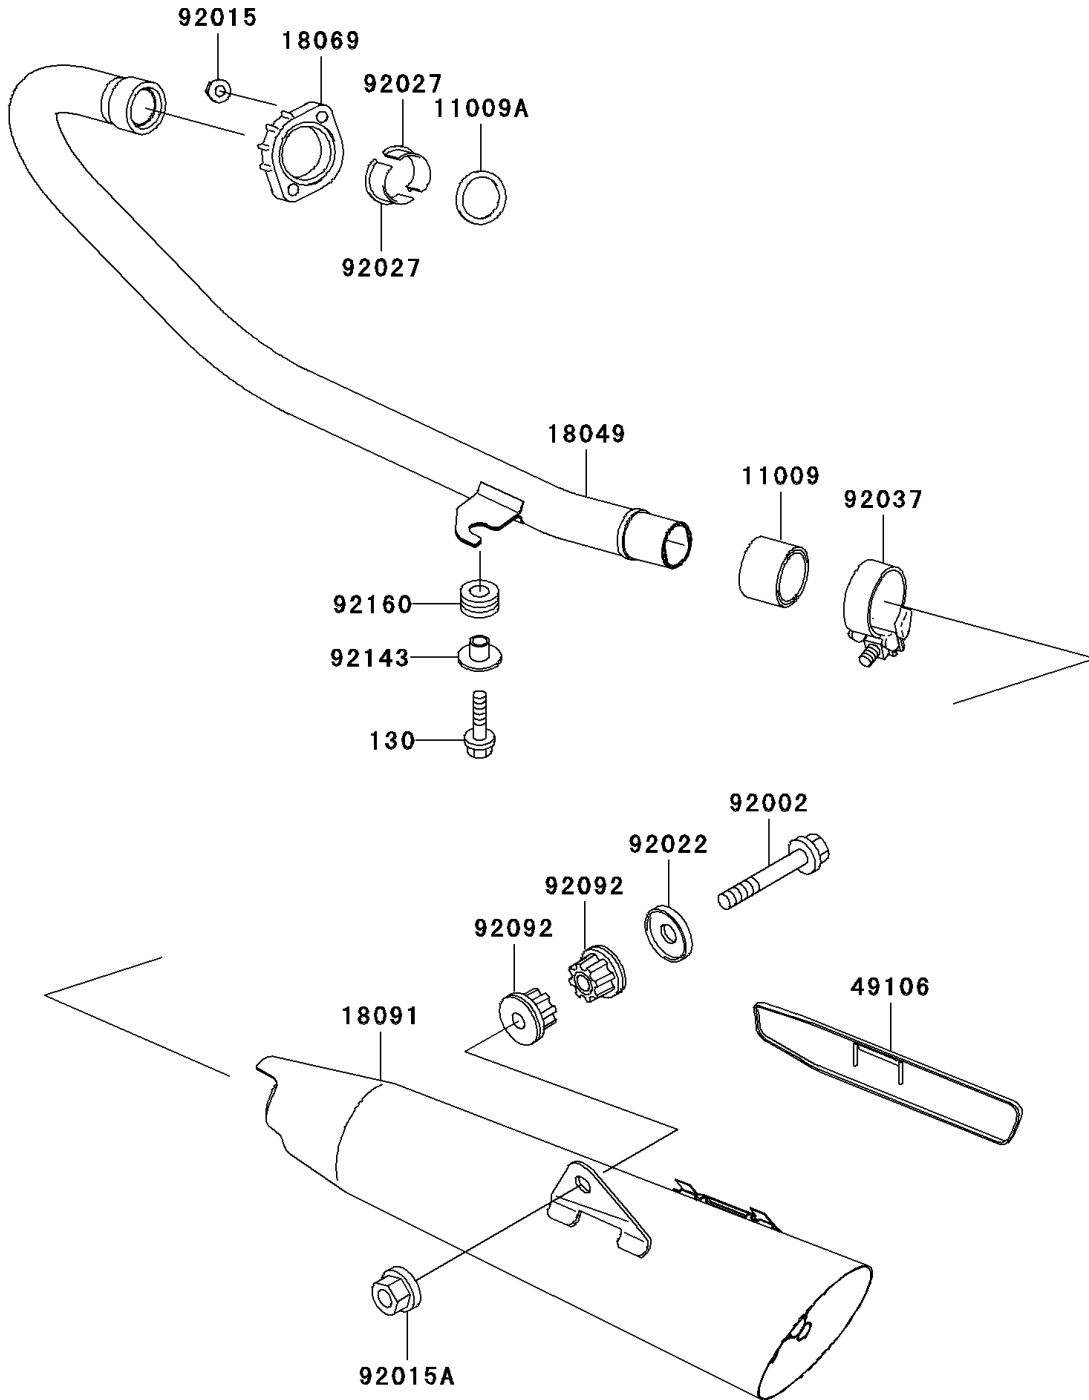

2006 Eliminator 125 PARTS DIAGRAM

Muffler(s)

E1140

2006 Eliminator 125 PARTS LIST

Muffler(s)

| ITEM NAME | PART NUMBER | QUANTITY |
|--|-------------|----------|
| BOLT-FLANGED,6X22 (Ref # 130) | 130BB0622 | 1 |
| GASKET,EXHAUST PIPE CONNECTING (Ref # 11009) | 11009-1667 | 1 |
| GASKET,EXHAUST PIPE HOLDER (Ref # 11009A) | 11009-1866 | 1 |
| PIPE-EXHAUST (Ref # 18049) | 18049-1890 | 1 |
| HOLDER-EXHAUST PIPE (Ref # 18069) | 18069-1014 | 1 |
| BODY-COMP-MUFFLER (Ref # 18091) | 18091-0438 | 1 |
| COVER-MUFFLER (Ref # 49106) | 49106-1239 | 1 |
| BOLT,10X55 (Ref # 92002) | 92002-1826 | 1 |
| NUT,CAP,8MM (Ref # 92015) | 92015-1371 | 2 |
| NUT,FLANGED,10MM (Ref # 92015A) | 92015-1387 | 1 |
| WASHER (Ref # 92022) | 92022-289 | 1 |
| COLLAR,L=14.5 (Ref # 92027) | 92027-1142 | 2 |
| CLAMP,42MM (Ref # 92037) | 92037-1349 | 1 |
| BUSHING-RUBBER,MUFFLER (Ref # 92092) | 92092-1013 | 2 |
| COLLAR (Ref # 92143) | 92143-1353 | 1 |
| DAMPER (Ref # 92160) | 92160-1895 | 1 |