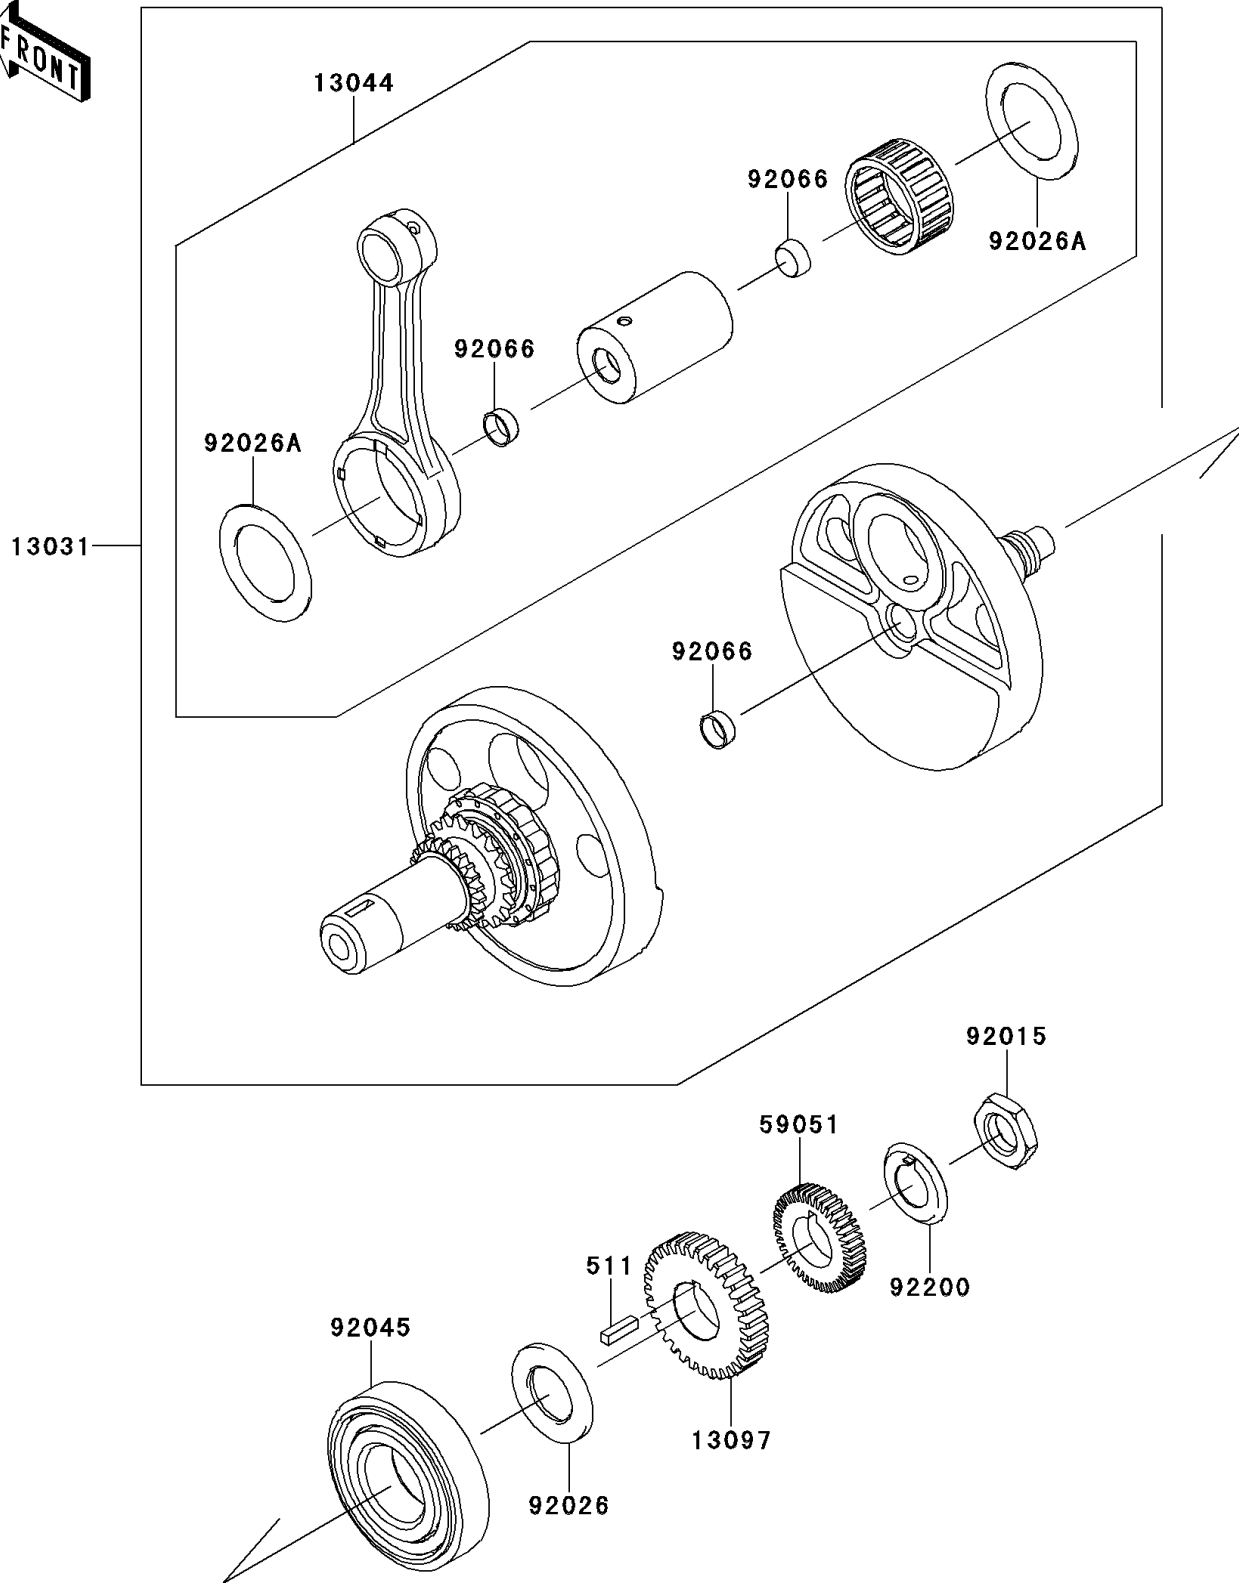

2014 KLR™650 PARTS DIAGRAM

Crankshaft

E1321

2014 KLR™650 PARTS LIST

Crankshaft

ITEM NAME	PART NUMBER	QUANTITY
KEY-SUNK (Ref # 511)	511A0520	1
CRANKSHAFT-COMP (Ref # 13031)	13031-0144	1
SET-CONNECTING ROD (Ref # 13044)	13044-5073	1
GEAR-PRIMARY SPUR,33T (Ref # 13097)	13097-1333	1
GEAR-SPUR,27T (Ref # 59051)	59051-1145	1
NUT,22MM (Ref # 92015)	92015-1890	1
SPACER (Ref # 92026)	92026-0150	1
SPACER,40X60X1.5 (Ref # 92026A)	92026-0152	1
BEARING-BALL,40X90X23 (Ref # 92045)	92045-0065	1
PLUG (Ref # 92066)	92066-1154	1
WASHER (Ref # 92200)	92200-0557	1