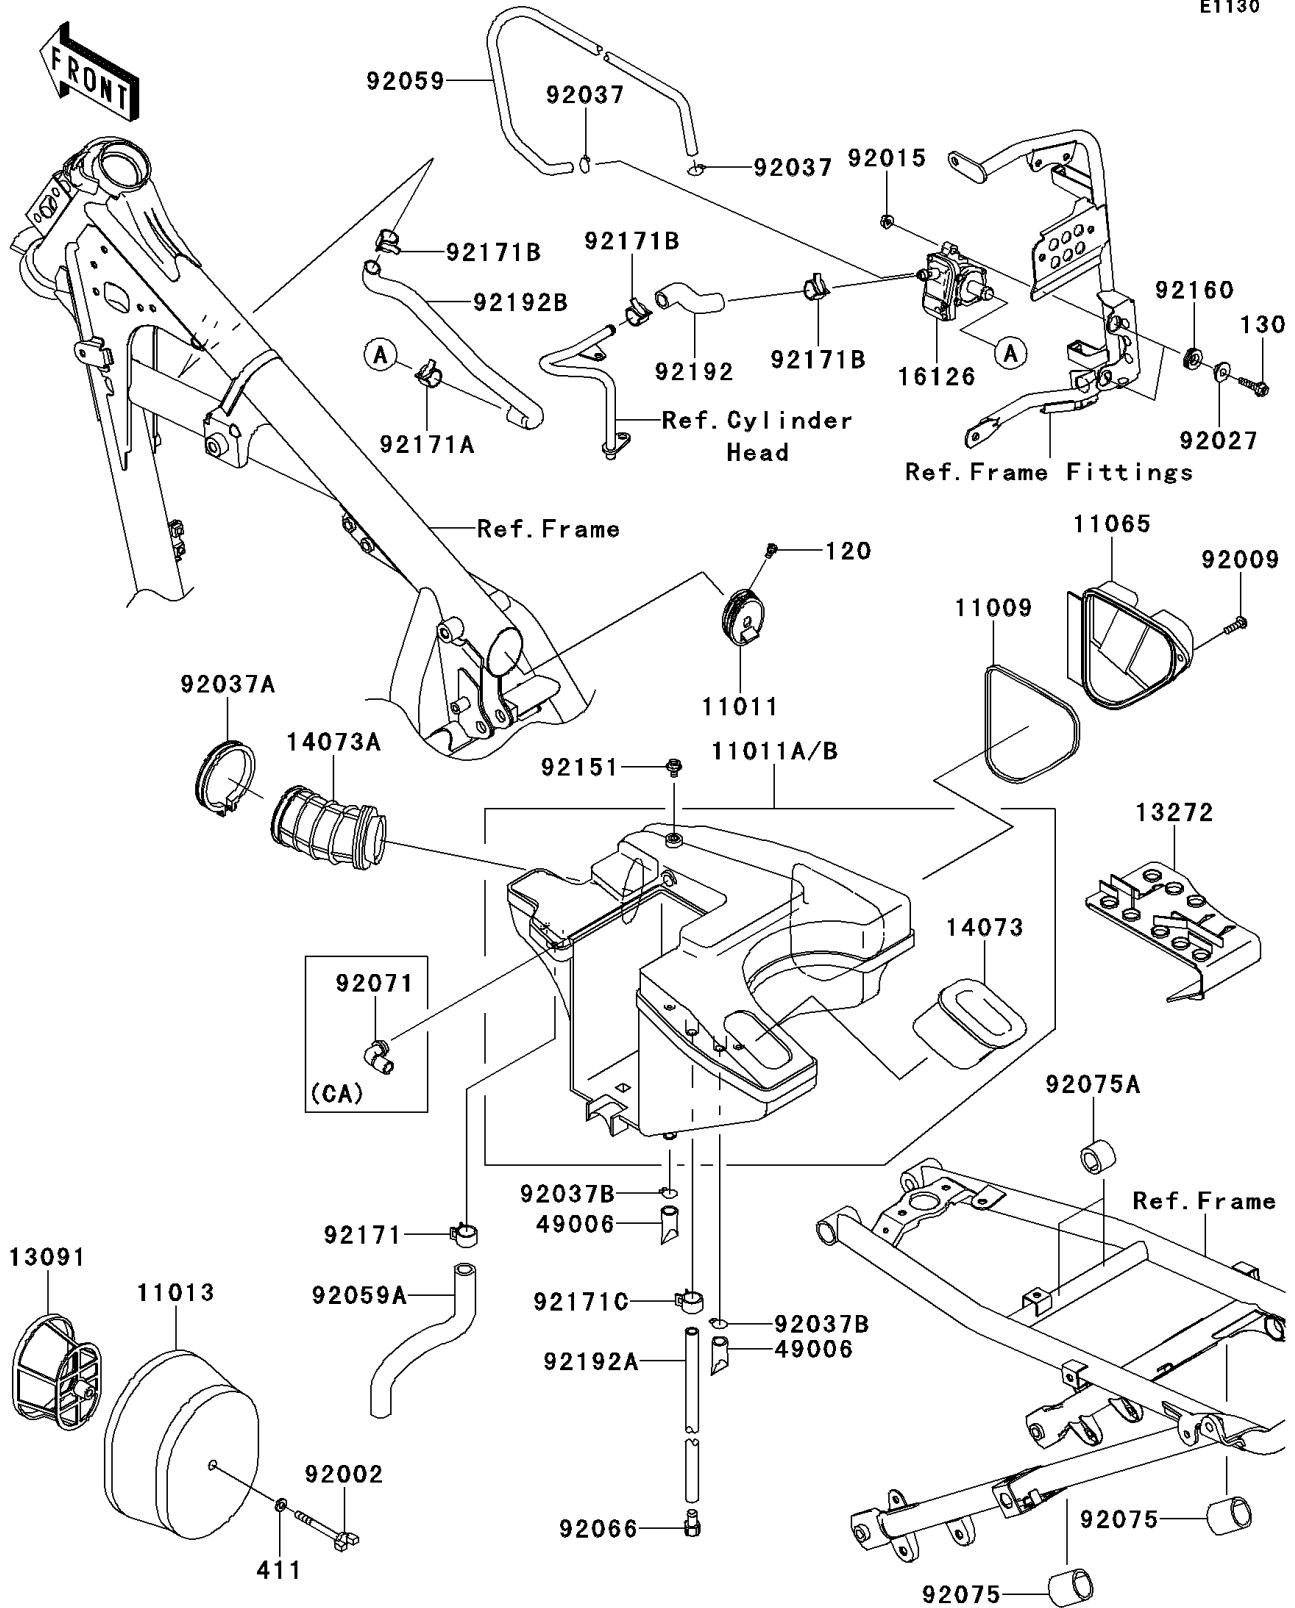

2014 KLR™650 PARTS DIAGRAM

Air Cleaner

E1130

2014 KLR™650 PARTS LIST

Air Cleaner

ITEM NAME	PART NUMBER	QUANTITY
BOLT-SOCKET,5X8 (Ref # 120)	120CA0508	1
BOLT-FLANGED,6X25 (Ref # 130)	130BA0625	1
WASHER-PLAIN,6.5X13X1 (Ref # 411)	411AA0600	1
GASKET (Ref # 11009)	11009-1649	1
CASE-AIR FILTER (Ref # 11011)	11011-0095	1
ELEMENT-AIR FILTER (Ref # 11013)	11013-1152	1
CAP,AIR FILTER (Ref # 11065)	11065-1133	1
HOLDER (Ref # 13091)	13091-1473	1
PLATE (Ref # 13272)	13272-0598	1
DUCT (Ref # 14073)	14073-0119	1
DUCT (Ref # 14073A)	14073-1288	1
VALVE,2ND AIR (Ref # 16126)	16126-0054	1
BOOT (Ref # 49006)	49006-1211	1
BOLT (Ref # 92002)	92002-1904	1
SCREW (Ref # 92009)	92009-1460	1
NUT,FLANGED,6MM,BLACK (Ref # 92015)	92015-1233	1
COLLAR,L=7.4 (Ref # 92027)	92027-1848	1
CLAMP (Ref # 92037)	92037-1610	1
CLAMP (Ref # 92037A)	92037-1859	1
CLAMP,14.5MM (Ref # 92037B)	92037-1900	1
TUBE,4X9X550,WHITE (Ref # 92059)	92059-1760	1
TUBE (Ref # 92059A)	92059-1774	1
PLUG,DRAIN,8.5X15 (Ref # 92066)	92066-0127	1
DAMPER,25X31X30 (Ref # 92075)	92075-1906	1
DAMPER,18X27X20 (Ref # 92075A)	92075-1907	1
BOLT,6X10 (Ref # 92151)	92151-1344	1
DAMPER (Ref # 92160)	92160-1278	1
CLAMP (Ref # 92171)	92171-0329	1
CLAMP,16MM (Ref # 92171A)	92171-0976	1

2014 KLR™650 PARTS LIST

Air Cleaner

ITEM NAME	PART NUMBER	QUANTITY
CLAMP,15MM (Ref # 92171B)	92171-1600	1
CLAMP,12MM (Ref # 92171C)	92171-1870	1
TUBE,ASV-HEAD,YELLOW (Ref # 92192)	92192-0323	1
TUBE,8X12X380 (Ref # 92192A)	92192-0883	1
TUBE,FRAME-ASV,PINK (Ref # 92192B)	92192-0905	1
CASE-AIR FILTER (Ref # 11011A)	11011-0159	1
CASE-AIR FILTER (Ref # 11011B)	11011-0160	1
GROMMET,AIR FILTER (Ref # 92071)	92071-1147	1