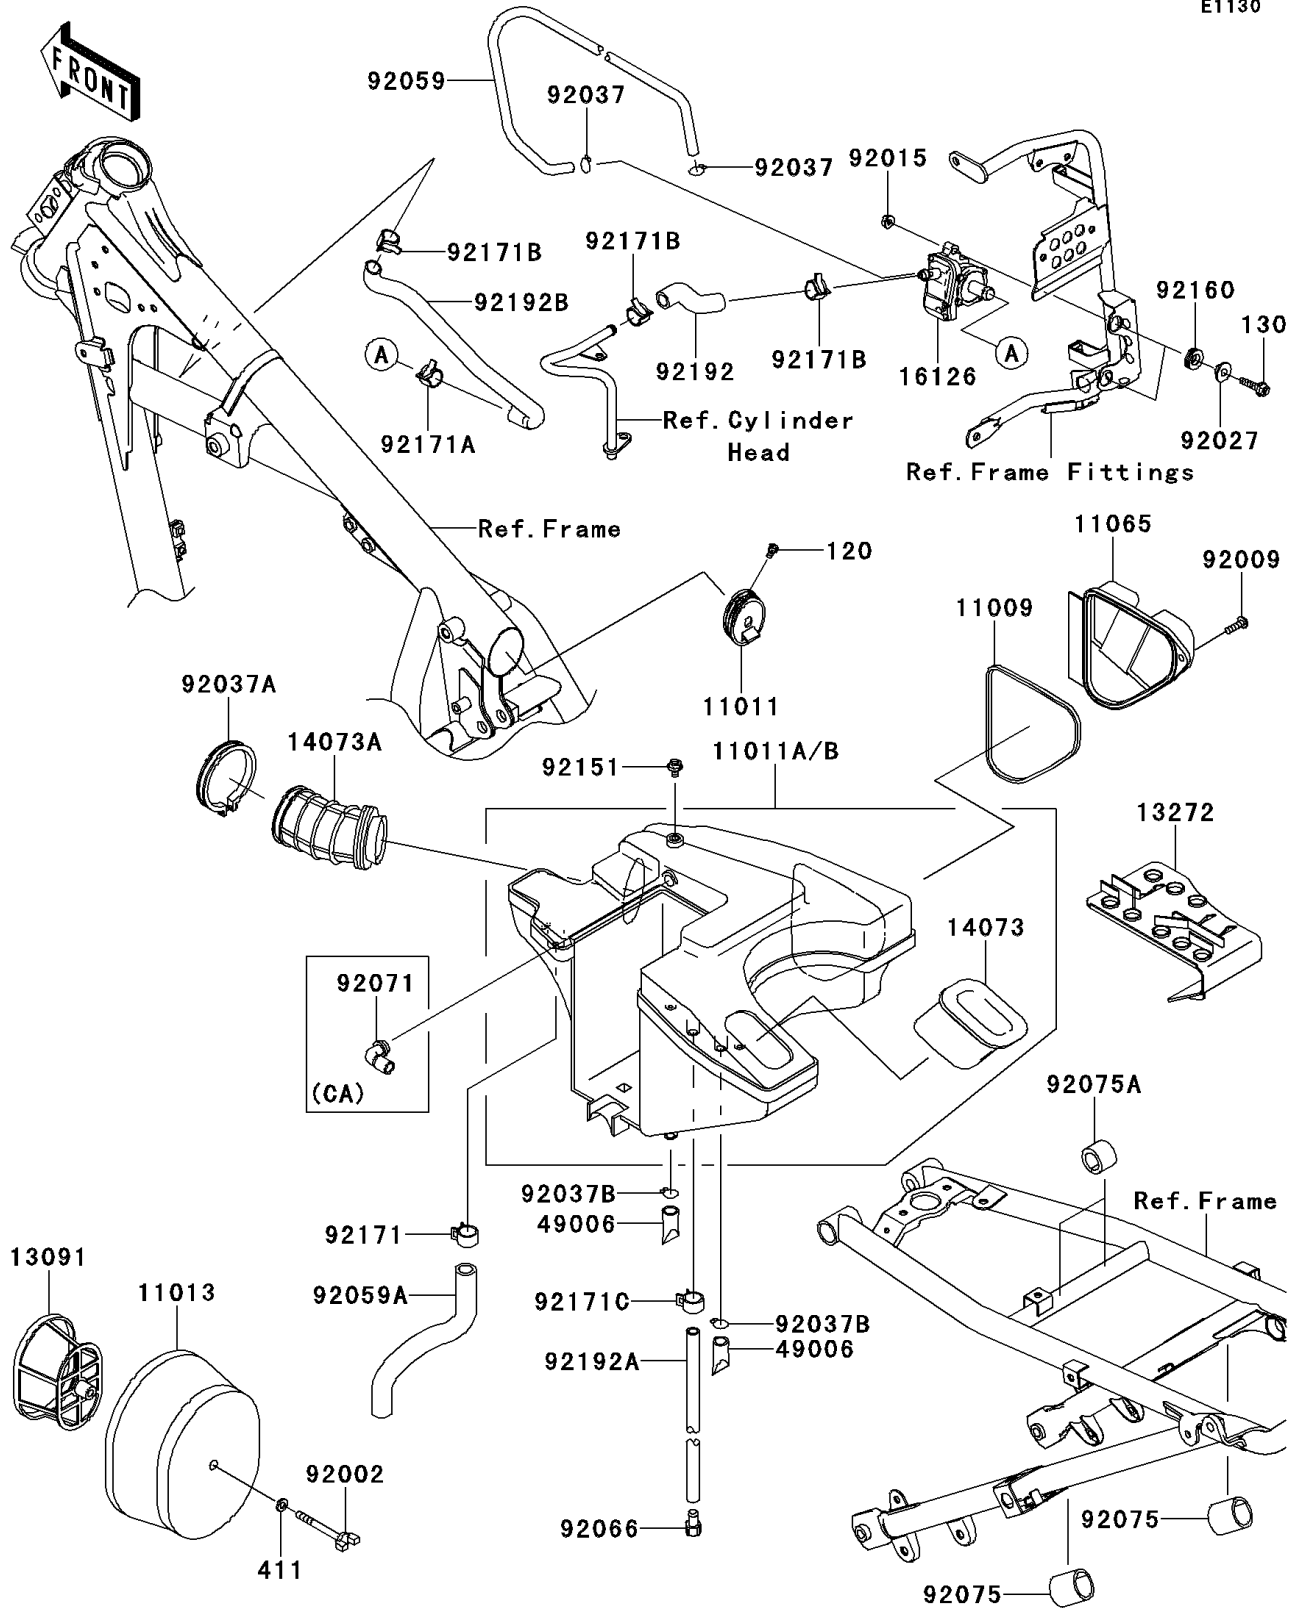

## 2013 KLR™650 PARTS DIAGRAM

Air Cleaner

E1130

## 2013 KLR™650 PARTS LIST

Air Cleaner

ITEM NAME	PART NUMBER	QUANTITY
BOLT-SOCKET,5X8 (Ref # 120)	120CA0508	1
BOLT-FLANGED,6X25 (Ref # 130)	130BA0625	1
WASHER-PLAIN,6.5X13X1 (Ref # 411)	411AA0600	1
GASKET (Ref # 11009)	11009-1649	1
CASE-AIR FILTER (Ref # 11011)	11011-0095	1
ELEMENT-AIR FILTER (Ref # 11013)	11013-1152	1
CAP,AIR FILTER (Ref # 11065)	11065-1133	1
HOLDER (Ref # 13091)	13091-1473	1
PLATE (Ref # 13272)	13272-0598	1
DUCT (Ref # 14073)	14073-0119	1
DUCT (Ref # 14073A)	14073-1288	1
VALVE,2ND AIR (Ref # 16126)	16126-0054	1
BOOT (Ref # 49006)	49006-1211	1
BOLT (Ref # 92002)	92002-1904	1
SCREW (Ref # 92009)	92009-1460	1
NUT,FLANGED,6MM,BLACK (Ref # 92015)	92015-1233	1
COLLAR,L=7.4 (Ref # 92027)	92027-1848	1
CLAMP (Ref # 92037)	92037-1610	1
CLAMP (Ref # 92037A)	92037-1859	1
CLAMP,14.5MM (Ref # 92037B)	92037-1900	1
TUBE,4X9X550,WHITE (Ref # 92059)	92059-1760	1
TUBE (Ref # 92059A)	92059-1774	1
PLUG,DRAIN,8.5X15 (Ref # 92066)	92066-0127	1
DAMPER,25X31X30 (Ref # 92075)	92075-1906	1
DAMPER,18X27X20 (Ref # 92075A)	92075-1907	1
BOLT,6X10 (Ref # 92151)	92151-1344	1
DAMPER (Ref # 92160)	92160-1278	1
CLAMP (Ref # 92171)	92171-0329	1
CLAMP,16MM (Ref # 92171A)	92171-0976	1

## 2013 KLR™650 PARTS LIST

Air Cleaner

ITEM NAME	PART NUMBER	QUANTITY
CLAMP,15MM (Ref # 92171B)	92171-1600	1
CLAMP,12MM (Ref # 92171C)	92171-1870	1
TUBE,ASV-HEAD,YELLOW (Ref # 92192)	92192-0323	1
TUBE,8X12X380 (Ref # 92192A)	92192-0883	1
TUBE,FRAME-ASV,PINK (Ref # 92192B)	92192-0905	1
CASE-AIR FILTER (Ref # 11011A)	11011-0159	1
CASE-AIR FILTER (Ref # 11011B)	11011-0160	1
GROMMET,AIR FILTER (Ref # 92071)	92071-1147	1