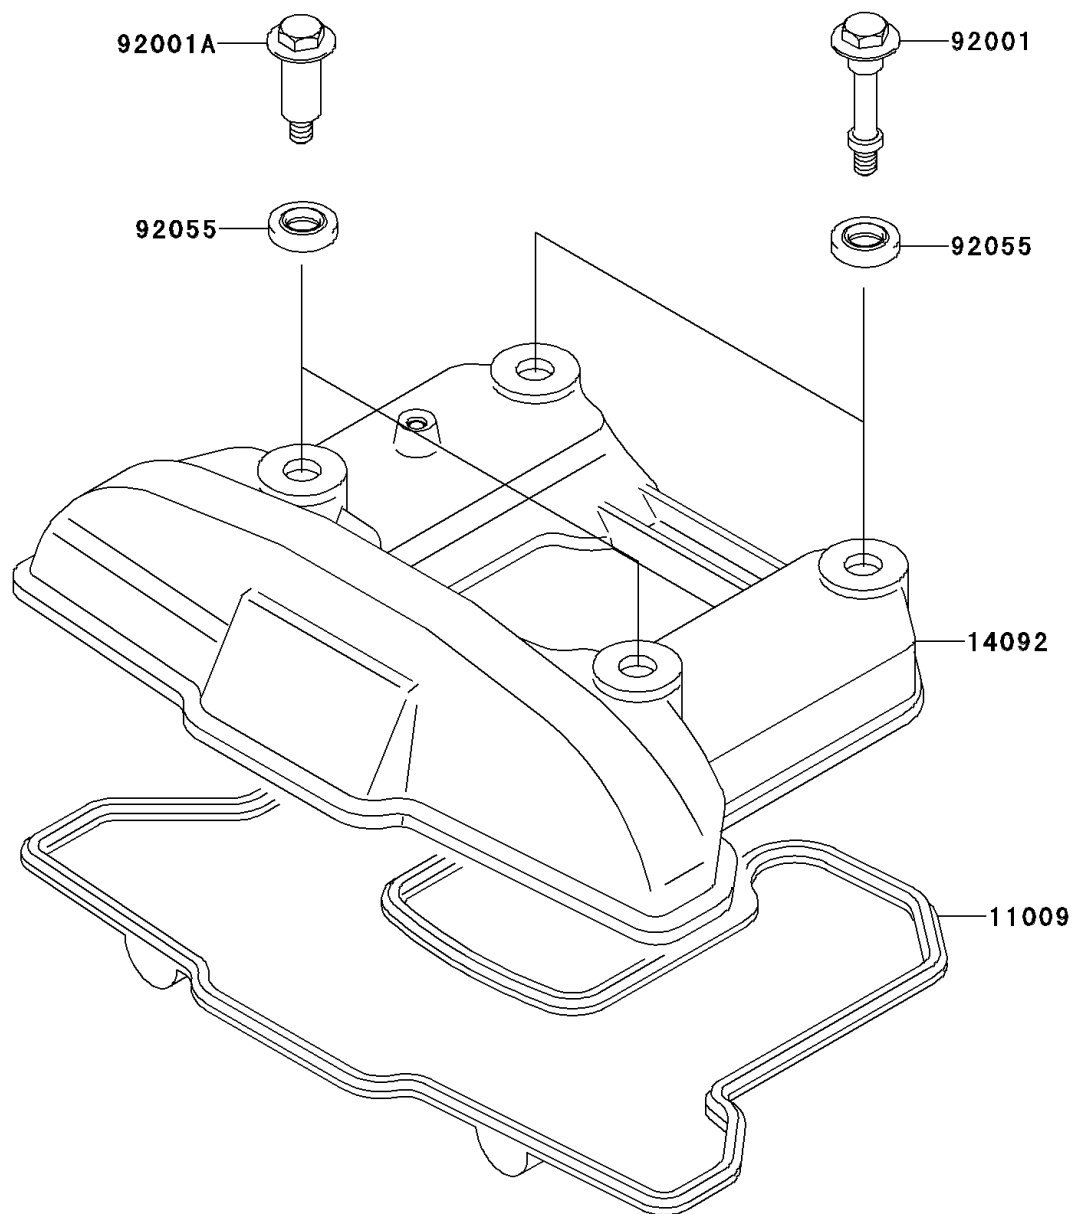

## 2014 KLR™650 PARTS DIAGRAM

Cylinder Head Cover

E1112

## 2014 KLR™650 PARTS LIST

Cylinder Head Cover

ITEM NAME	PART NUMBER	QUANTITY
GASKET,HEAD COVER (Ref # 11009)	11009-1365	1
COVER,HEAD (Ref # 14092)	14092-0166	1
BOLT,L=46.5 (Ref # 92001)	92001-1853	1
BOLT,L=34.5 (Ref # 92001A)	92001-1854	1
RING-O,HEAD COVER BOLT (Ref # 92055)	92055-0195	1