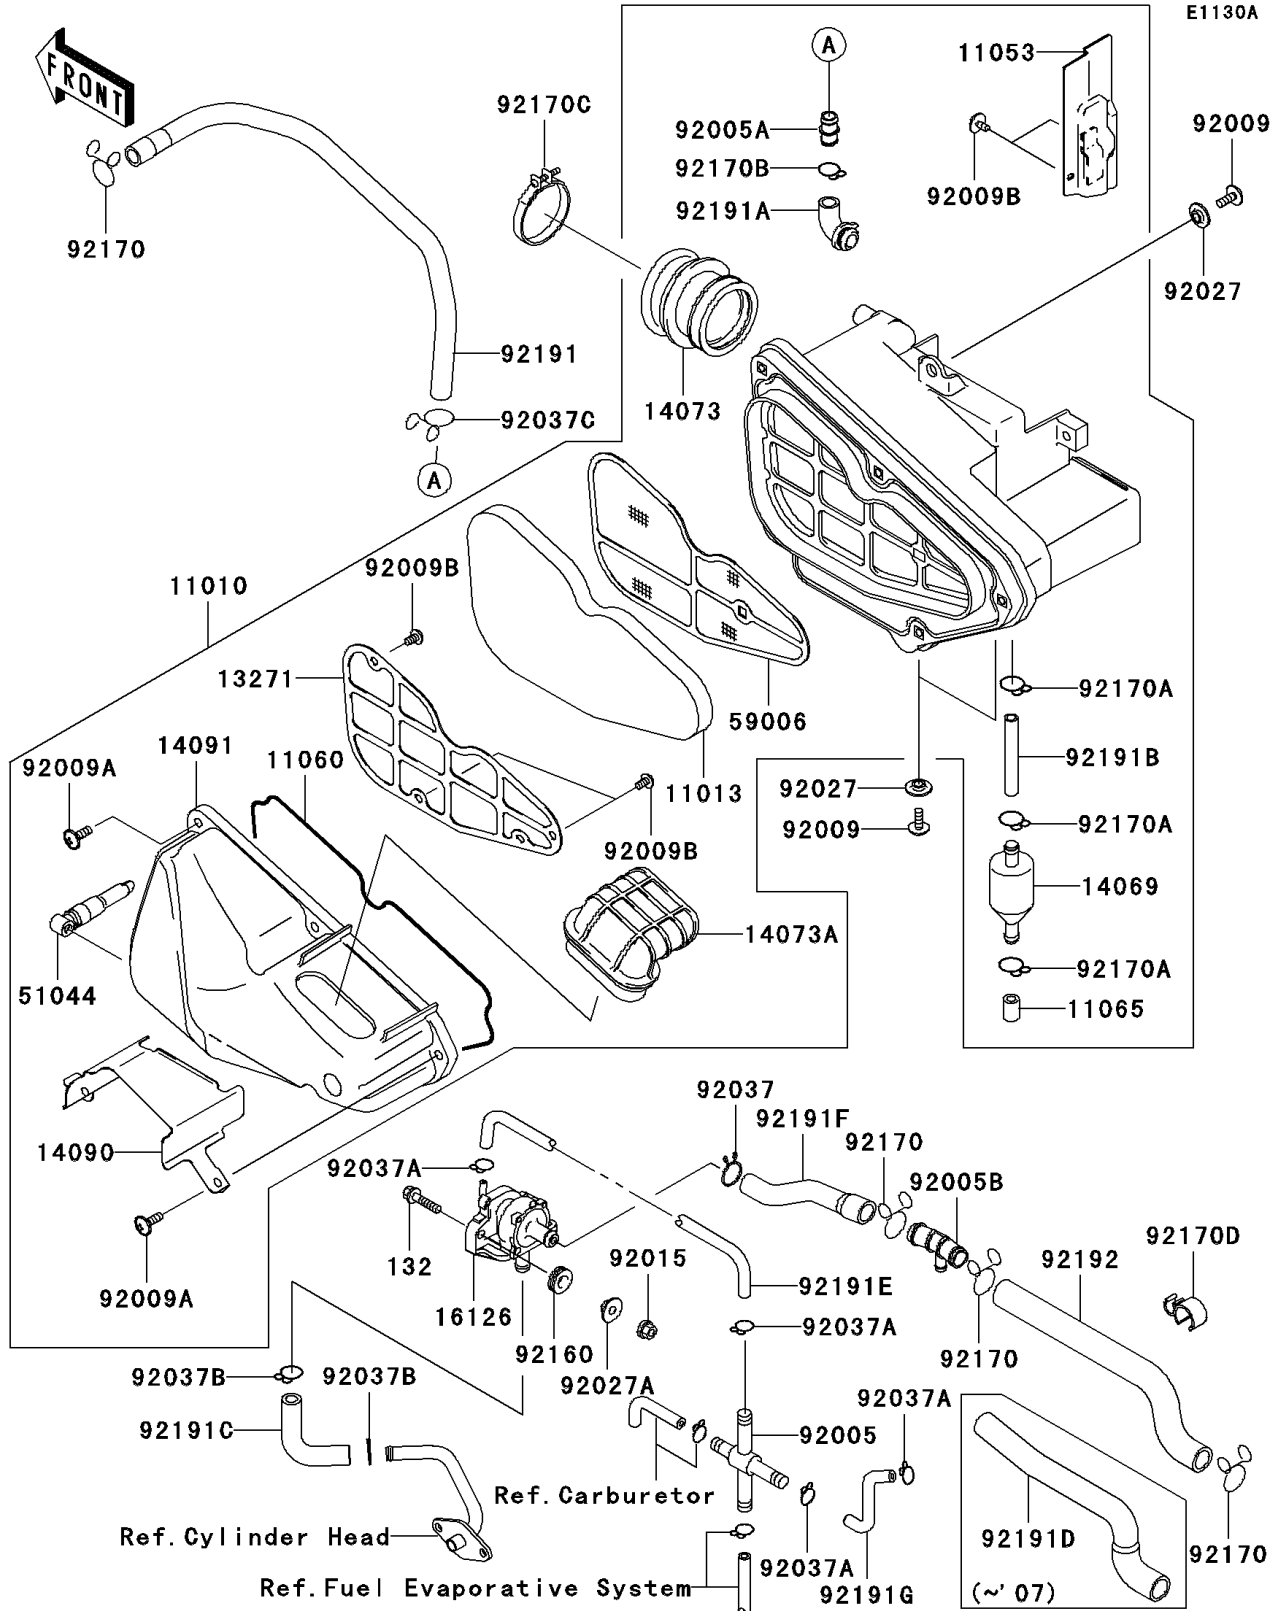

2006 Eliminator 125 PARTS DIAGRAM

Air Cleaner(CA)

2006 Eliminator 125 PARTS LIST

Air Cleaner(CA)

ITEM NAME	PART NUMBER	QUANTITY
FILTER-ASSY-AIR (Ref # 11010)	11010-0008	1
ELEMENT-AIR FILTER (Ref # 11013)	11013-1268	1
BRACKET (Ref # 11053)	11053-0124	1
GASKET,AIR FILTER (Ref # 11060)	11060-1808	1
CAP,BREATHER (Ref # 11065)	11065-1088	1
PLATE,ELEMENT (Ref # 13271)	13271-1103	1
BREATHER (Ref # 14069)	14069-1064	1
DUCT,CARBURETOR (Ref # 14073)	14073-1702	1
DUCT,INTAKE (Ref # 14073A)	14073-1703	1
COVER,INTAKE DUCT (Ref # 14090)	14090-1891	1
COVER,AIR FILTER (Ref # 14091)	14091-1114	1
VALVE (Ref # 16126)	16126-1407	1
TUBE-ASSY,DRAIN (Ref # 51044)	51044-1196	1
ARRESTER-FLAME (Ref # 59006)	59006-1057	1
FITTING,TUBE,X-TYPE (Ref # 92005)	92005-1051	1
FITTING (Ref # 92005A)	92005-1247	1
FITTING (Ref # 92005B)	92005-1373	1
SCREW,6X16 (Ref # 92009)	92009-1621	3
SCREW,6X18 (Ref # 92009A)	92009-1830	5
SCREW,TAPPING 5X10 (Ref # 92009B)	92009-1831	5
NUT,FLANGED,6MM,BLACK (Ref # 92015)	92015-1233	2
COLLAR (Ref # 92027)	92027-1757	3
BOLT-FLANGED-SMALL,6X25 (Ref # 132)	132BA0625	2
COLLAR,L=7.4 (Ref # 92027A)	92027-1848	2
CLAMP (Ref # 92037)	92037-1468	1
CLAMP (Ref # 92037A)	92037-1610	4
CLAMP,14MM (Ref # 92037B)	92037-1862	2
CLAMP,BREATHER TUBE (Ref # 92037C)	92037-192	1
DAMPER (Ref # 92160)	92160-1278	2

2006 Eliminator 125 PARTS LIST

Air Cleaner(CA)

ITEM NAME	PART NUMBER	QUANTITY
CLAMP (Ref # 92170)	92170-1017	4
CLAMP (Ref # 92170A)	92170-1796	3
CLAMP (Ref # 92170B)	92170-1845	1
CLAMP (Ref # 92170C)	92170-1864	1
CLAMP (Ref # 92170D)	92170-3737	1
TUBE,BREATHER (Ref # 92191)	92191-1162	1
TUBE,BREATHER (Ref # 92191A)	92191-1208	1
TUBE,7X12X45 (Ref # 92191B)	92191-1241	1
TUBE,L=108 (Ref # 92191C)	92191-1616	1
TUBE,A/C-FITTING (Ref # 92191D)	92191-1617	1
TUBE,L=337 (Ref # 92191E)	92191-1618	1
TUBE,ASV-FITTING (Ref # 92191F)	92191-1621	1
TUBE,L=88 (Ref # 92191G)	92191-1634	1