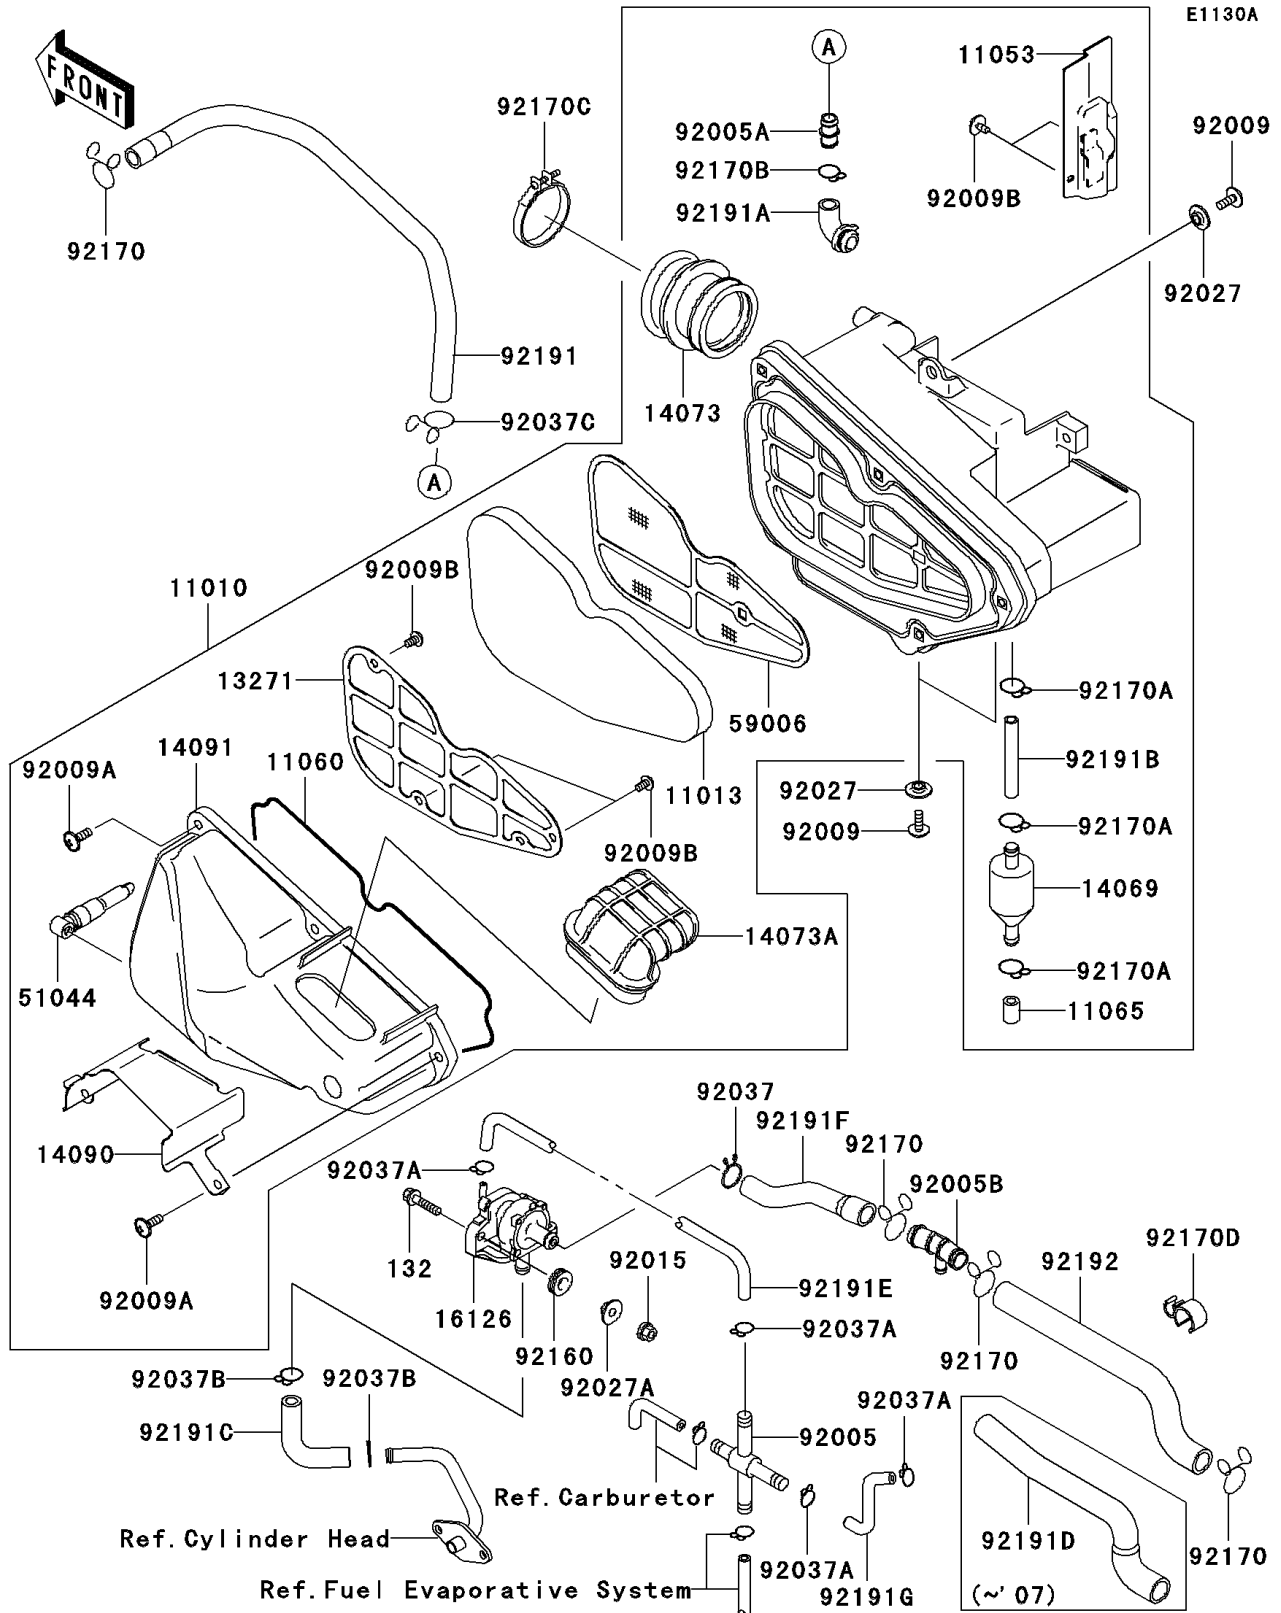

2006 Eliminator 125 PARTS DIAGRAM

Air Cleaner(CA)

2006 Eliminator 125 PARTS LIST

Air Cleaner(CA)

ITEM NAME	PART NUMBER	QUANTITY
FILTER-ASSY-AIR (Ref # 11010)	11010-0008	1
ELEMENT-AIR FILTER (Ref # 11013)	11013-1268	1
BRACKET (Ref # 11053)	11053-0124	1
GASKET,AIR FILTER (Ref # 11060)	11060-1808	1
CAP,BREATHER (Ref # 11065)	11065-1088	1
PLATE,ELEMENT (Ref # 13271)	13271-1103	1
BREATHER (Ref # 14069)	14069-1064	1
DUCT,CARBURETOR (Ref # 14073)	14073-1702	1
DUCT,INTAKE (Ref # 14073A)	14073-1703	1
COVER,INTAKE DUCT (Ref # 14090)	14090-1891	1
COVER,AIR FILTER (Ref # 14091)	14091-1114	1
VALVE (Ref # 16126)	16126-1407	1
TUBE-ASSY,DRAIN (Ref # 51044)	51044-1196	1
ARRESTER-FLAME (Ref # 59006)	59006-1057	1
FITTING,TUBE,X-TYPE (Ref # 92005)	92005-1051	1
FITTING (Ref # 92005A)	92005-1247	1
FITTING (Ref # 92005B)	92005-1373	1
SCREW,6X16 (Ref # 92009)	92009-1621	3
SCREW,6X18 (Ref # 92009A)	92009-1830	5
SCREW,TAPPING 5X10 (Ref # 92009B)	92009-1831	5
NUT,FLANGED,6MM,BLACK (Ref # 92015)	92015-1233	2
COLLAR (Ref # 92027)	92027-1757	3
BOLT-FLANGED-SMALL,6X25 (Ref # 132)	132BA0625	2
COLLAR,L=7.4 (Ref # 92027A)	92027-1848	2
CLAMP (Ref # 92037)	92037-1468	1
CLAMP (Ref # 92037A)	92037-1610	4
CLAMP,14MM (Ref # 92037B)	92037-1862	2
CLAMP,BREATHER TUBE (Ref # 92037C)	92037-192	1
DAMPER (Ref # 92160)	92160-1278	2

2006 Eliminator 125 PARTS LIST

Air Cleaner(CA)

ITEM NAME	PART NUMBER	QUANTITY
CLAMP (Ref # 92170)	92170-1017	4
CLAMP (Ref # 92170A)	92170-1796	3
CLAMP (Ref # 92170B)	92170-1845	1
CLAMP (Ref # 92170C)	92170-1864	1
CLAMP (Ref # 92170D)	92170-3737	1
TUBE,BREATHER (Ref # 92191)	92191-1162	1
TUBE,BREATHER (Ref # 92191A)	92191-1208	1
TUBE,7X12X45 (Ref # 92191B)	92191-1241	1
TUBE,L=108 (Ref # 92191C)	92191-1616	1
TUBE,A/C-FITTING (Ref # 92191D)	92191-1617	1
TUBE,L=337 (Ref # 92191E)	92191-1618	1
TUBE,ASV-FITTING (Ref # 92191F)	92191-1621	1
TUBE,L=88 (Ref # 92191G)	92191-1634	1