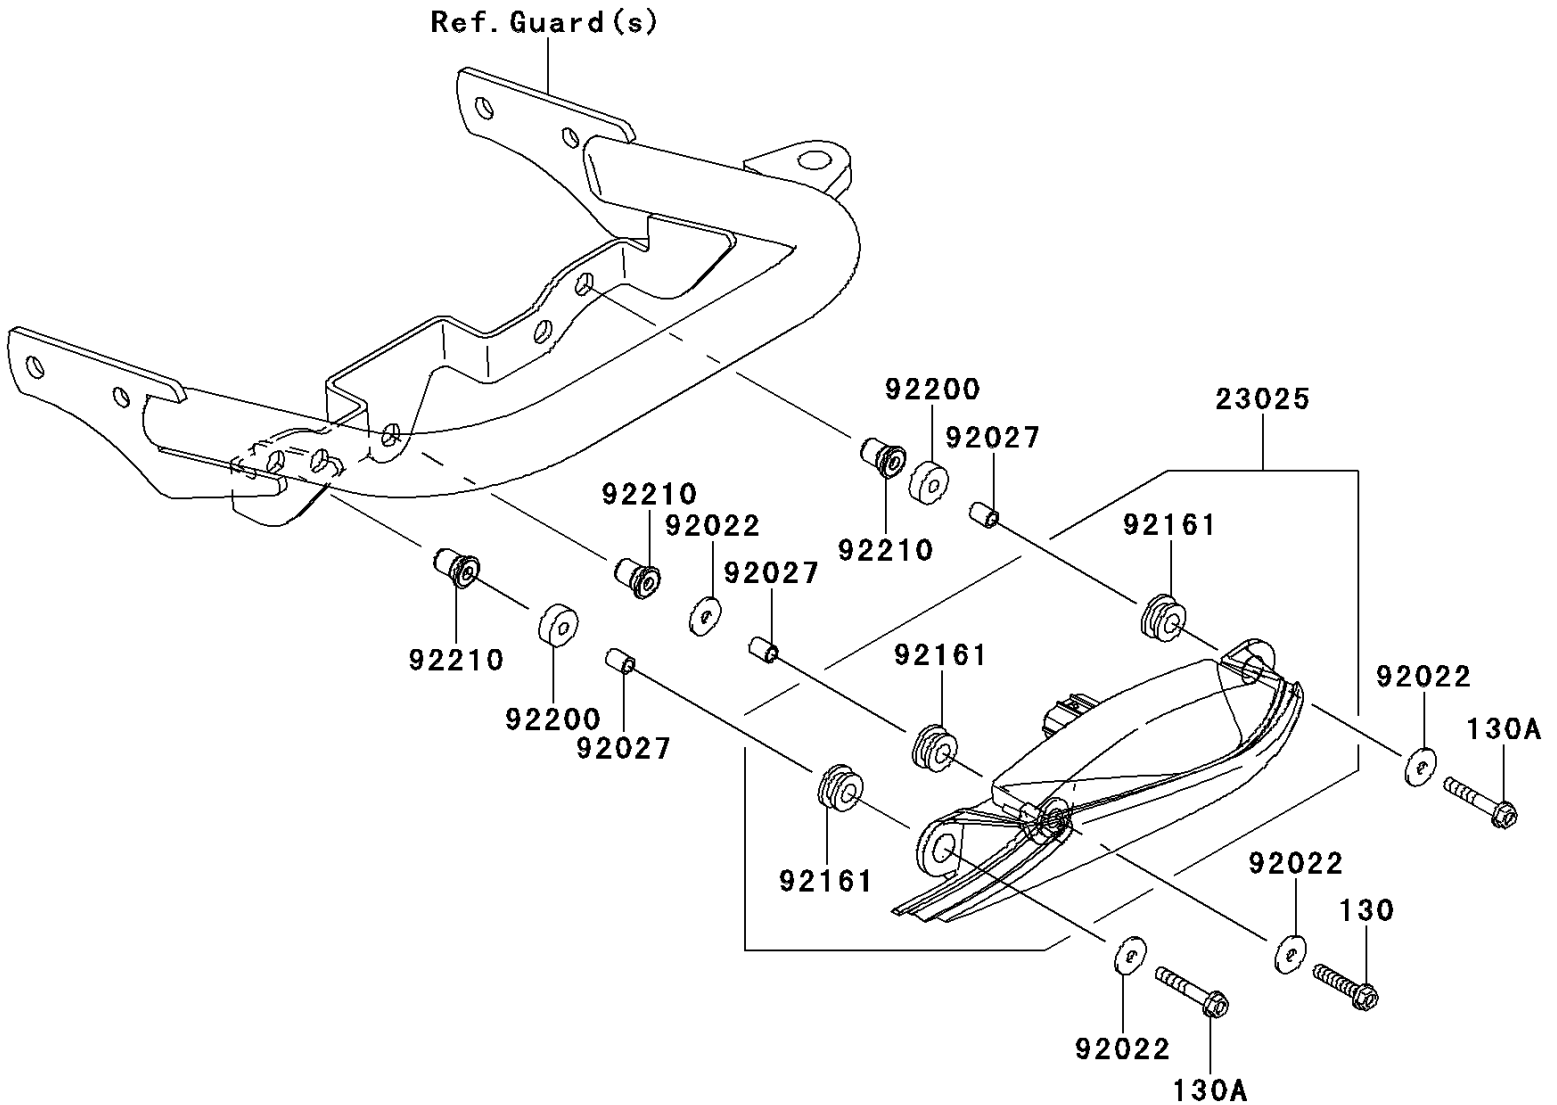

2012 KFX® 450R PARTS DIAGRAM

Taillight(s)

F2720

2012 KFX® 450R PARTS LIST

Taillight(s)

ITEM NAME	PART NUMBER	QUANTITY
BOLT-FLANGED,5X25 (Ref # 130)	130BA0525	1
BOLT-FLANGED,5X30 (Ref # 130A)	130BA0530	2
LAMP-TAIL (Ref # 23025)	23025-0046	1
WASHER,5X16X1.5 (Ref # 92022)	92022-3041	4
COLLAR,5X7X9.3 (Ref # 92027)	92027-1313	3
DAMPER (Ref # 92161)	92161-1188	3
WASHER,5.1X16X6 (Ref # 92200)	92200-0381	2
NUT,WELL,5MM (Ref # 92210)	92210-0370	3