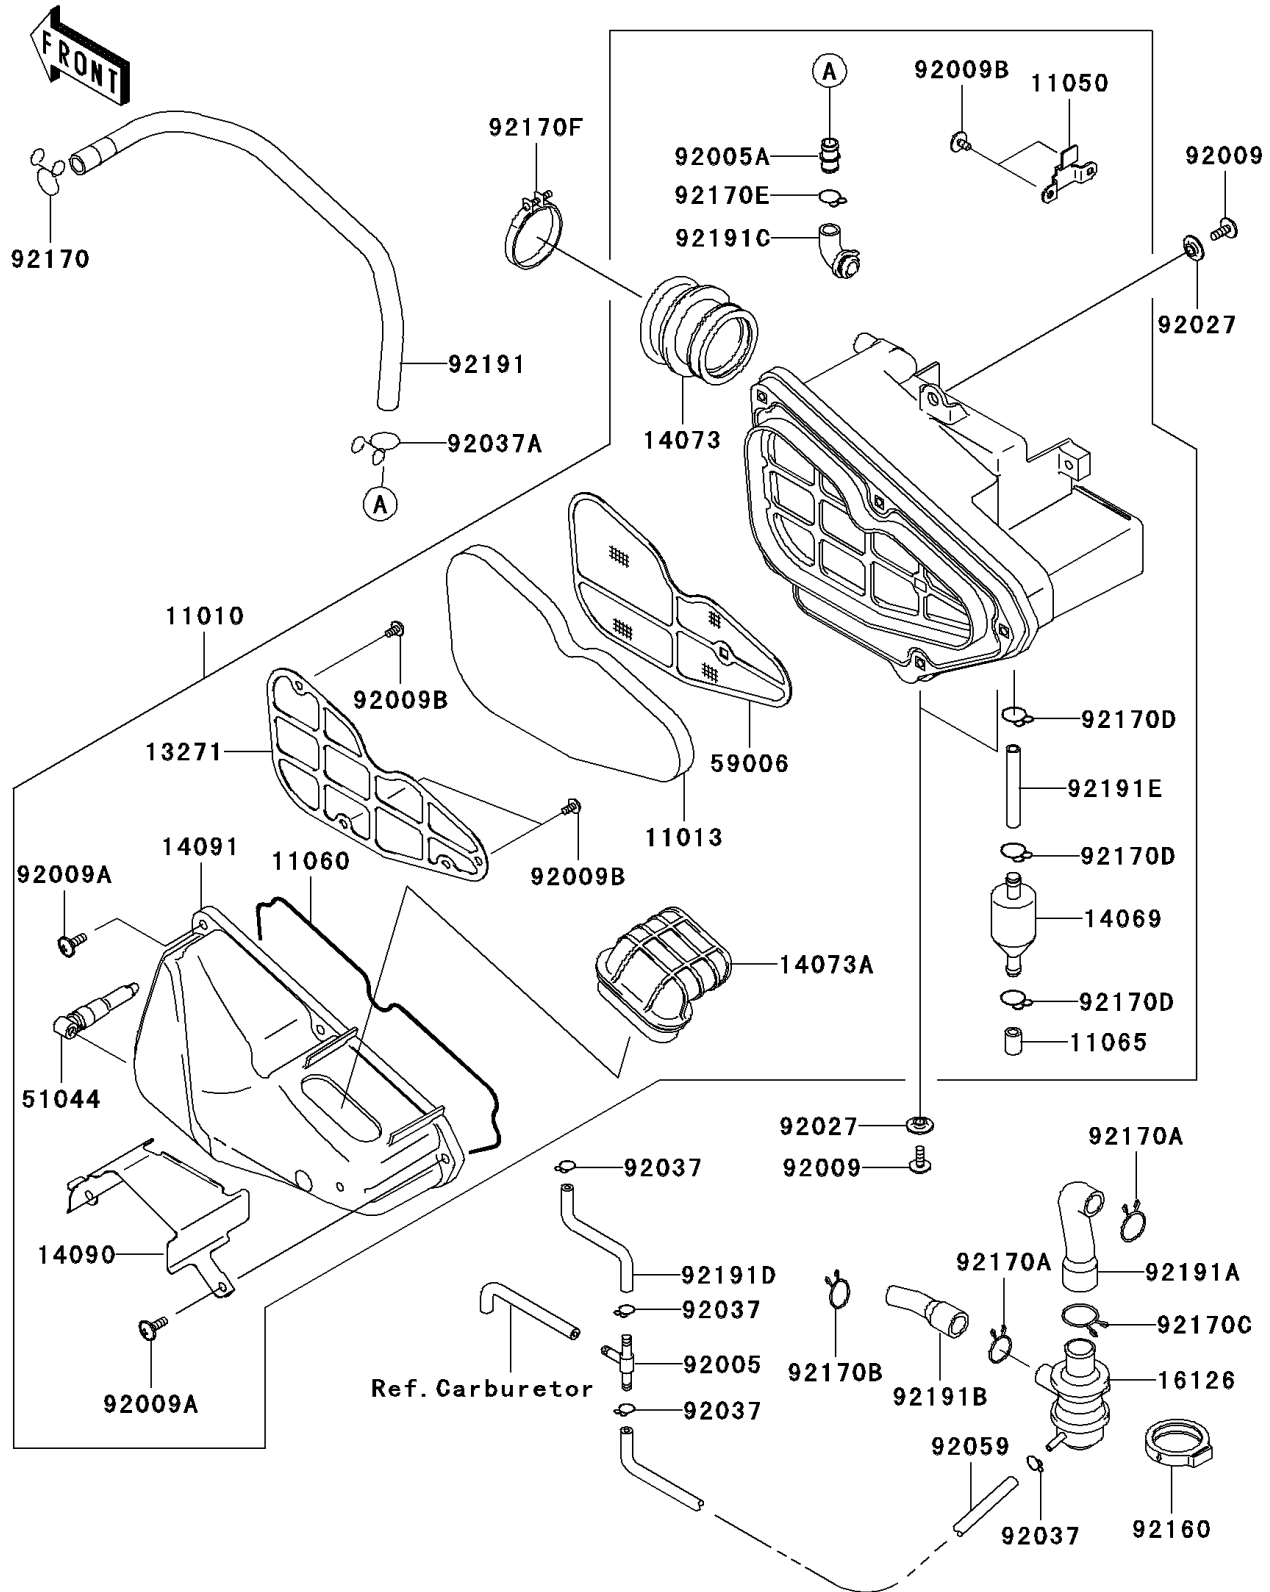

2009 Eliminator® 125 PARTS DIAGRAM

Air Cleaner(US)

E1130

2009 Eliminator® 125 PARTS LIST

Air Cleaner(US)

ITEM NAME	PART NUMBER	QUANTITY
FILTER-ASSY-AIR (Ref # 11010)	11010-1719	1
ELEMENT-AIR FILTER (Ref # 11013)	11013-1268	1
BRACKET (Ref # 11050)	11050-1427	1
GASKET,AIR FILTER (Ref # 11060)	11060-1808	1
CAP,BREATHER (Ref # 11065)	11065-1088	1
PLATE,ELEMENT (Ref # 13271)	13271-1103	1
BREATHER (Ref # 14069)	14069-1064	1
DUCT,CARBURETOR (Ref # 14073)	14073-1702	1
DUCT,INTAKE (Ref # 14073A)	14073-1703	1
COVER,INTAKE DUCT (Ref # 14090)	14090-1891	1
COVER,AIR FILTER (Ref # 14091)	14091-1114	1
VALVE (Ref # 16126)	16126-1353	1
TUBE-ASSY,DRAIN (Ref # 51044)	51044-1196	1
ARRESTER-FLAME (Ref # 59006)	59006-1057	1
FITTING,TUBE,T-TYPE (Ref # 92005)	92005-1017	1
FITTING (Ref # 92005A)	92005-1247	1
SCREW,6X16 (Ref # 92009)	92009-1621	1
SCREW,6X18 (Ref # 92009A)	92009-1830	1
SCREW,TAPPING 5X10 (Ref # 92009B)	92009-1831	1
COLLAR (Ref # 92027)	92027-1757	1
CLAMP (Ref # 92037)	92037-1610	1
CLAMP,BREATHER TUBE (Ref # 92037A)	92037-192	1
TUBE,4X9X260 (Ref # 92059)	92059-1712	1
DAMPER,VALVE (Ref # 92160)	92160-1867	1
CLAMP (Ref # 92170)	92170-1017	1
CLAMP,TUBE (Ref # 92170A)	92170-1445	1
CLAMP (Ref # 92170B)	92170-1695	1
CLAMP (Ref # 92170C)	92170-1786	1
CLAMP (Ref # 92170D)	92170-1796	1

2009 Eliminator® 125 PARTS LIST

Air Cleaner(US)

ITEM NAME	PART NUMBER	QUANTITY
CLAMP (Ref # 92170E)	92170-1845	1
CLAMP (Ref # 92170F)	92170-1864	1
TUBE,BREATHER (Ref # 92191)	92191-1162	1
TUBE,AIR FILTER-VALVE (Ref # 92191A)	92191-1163	1
TUBE,VALVE-ENGINE (Ref # 92191B)	92191-1164	1
TUBE,BREATHER (Ref # 92191C)	92191-1208	1
TUBE,L=115 (Ref # 92191D)	92191-1210	1
TUBE,7X12X45 (Ref # 92191E)	92191-1241	1