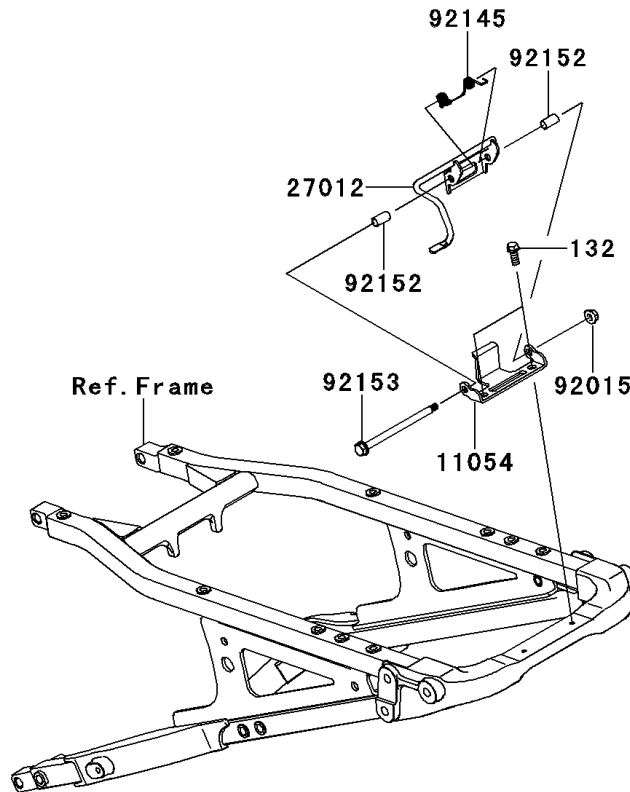

2013 KFX® 450R PARTS DIAGRAM

Seat

F2510

2013 KFX® 450R PARTS LIST

Seat

ITEM NAME	PART NUMBER	QUANTITY
BOLT-FLANGED-SMALL,6X14 (Ref # 132)	132BA0614	2
BRACKET,SEAT,RR (Ref # 11054)	11054-1860	1
HOOK,SEAT,RR (Ref # 27012)	27012-0116	1
SEAT-ASSY,GREEN/BLACK (Ref # 53066B)	53066-0135-336	1
NUT,LOCK,FLANGED,5MM (Ref # 92015)	92015-1752	1
SPRING (Ref # 92145)	92145-0401	1
COLLAR,6.4X8X14.7 (Ref # 92152)	92152-0591	2
BOLT,FLANGED,5X90 (Ref # 92153)	92153-1595	1
DAMPER,SEAT (Ref # 92161)	92161-0395	1