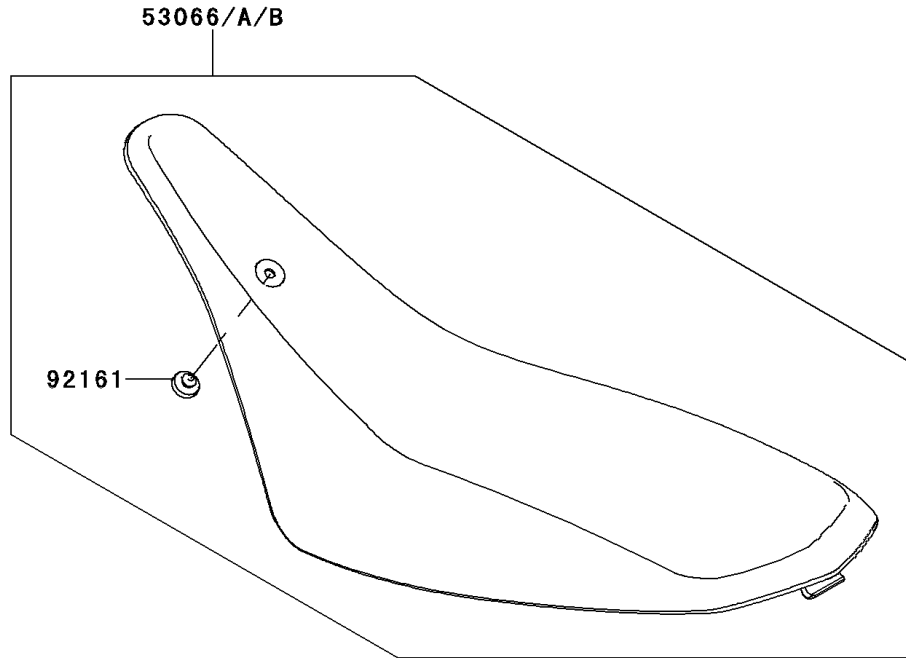

2013 KFX® 450R PARTS DIAGRAM

Seat

F2510

2013 KFX® 450R PARTS LIST

Seat

ITEM NAME	PART NUMBER	QUANTITY
BOLT-FLANGED-SMALL,6X14 (Ref # 132)	132BA0614	2
BRACKET,SEAT,RR (Ref # 11054)	11054-1860	1
HOOK,SEAT,RR (Ref # 27012)	27012-0116	1
SEAT-ASSY,GREEN/BLACK (Ref # 53066B)	53066-0135-336	1
NUT,LOCK,FLANGED,5MM (Ref # 92015)	92015-1752	1
SPRING (Ref # 92145)	92145-0401	1
COLLAR,6.4X8X14.7 (Ref # 92152)	92152-0591	2
BOLT,FLANGED,5X90 (Ref # 92153)	92153-1595	1
DAMPER,SEAT (Ref # 92161)	92161-0395	1