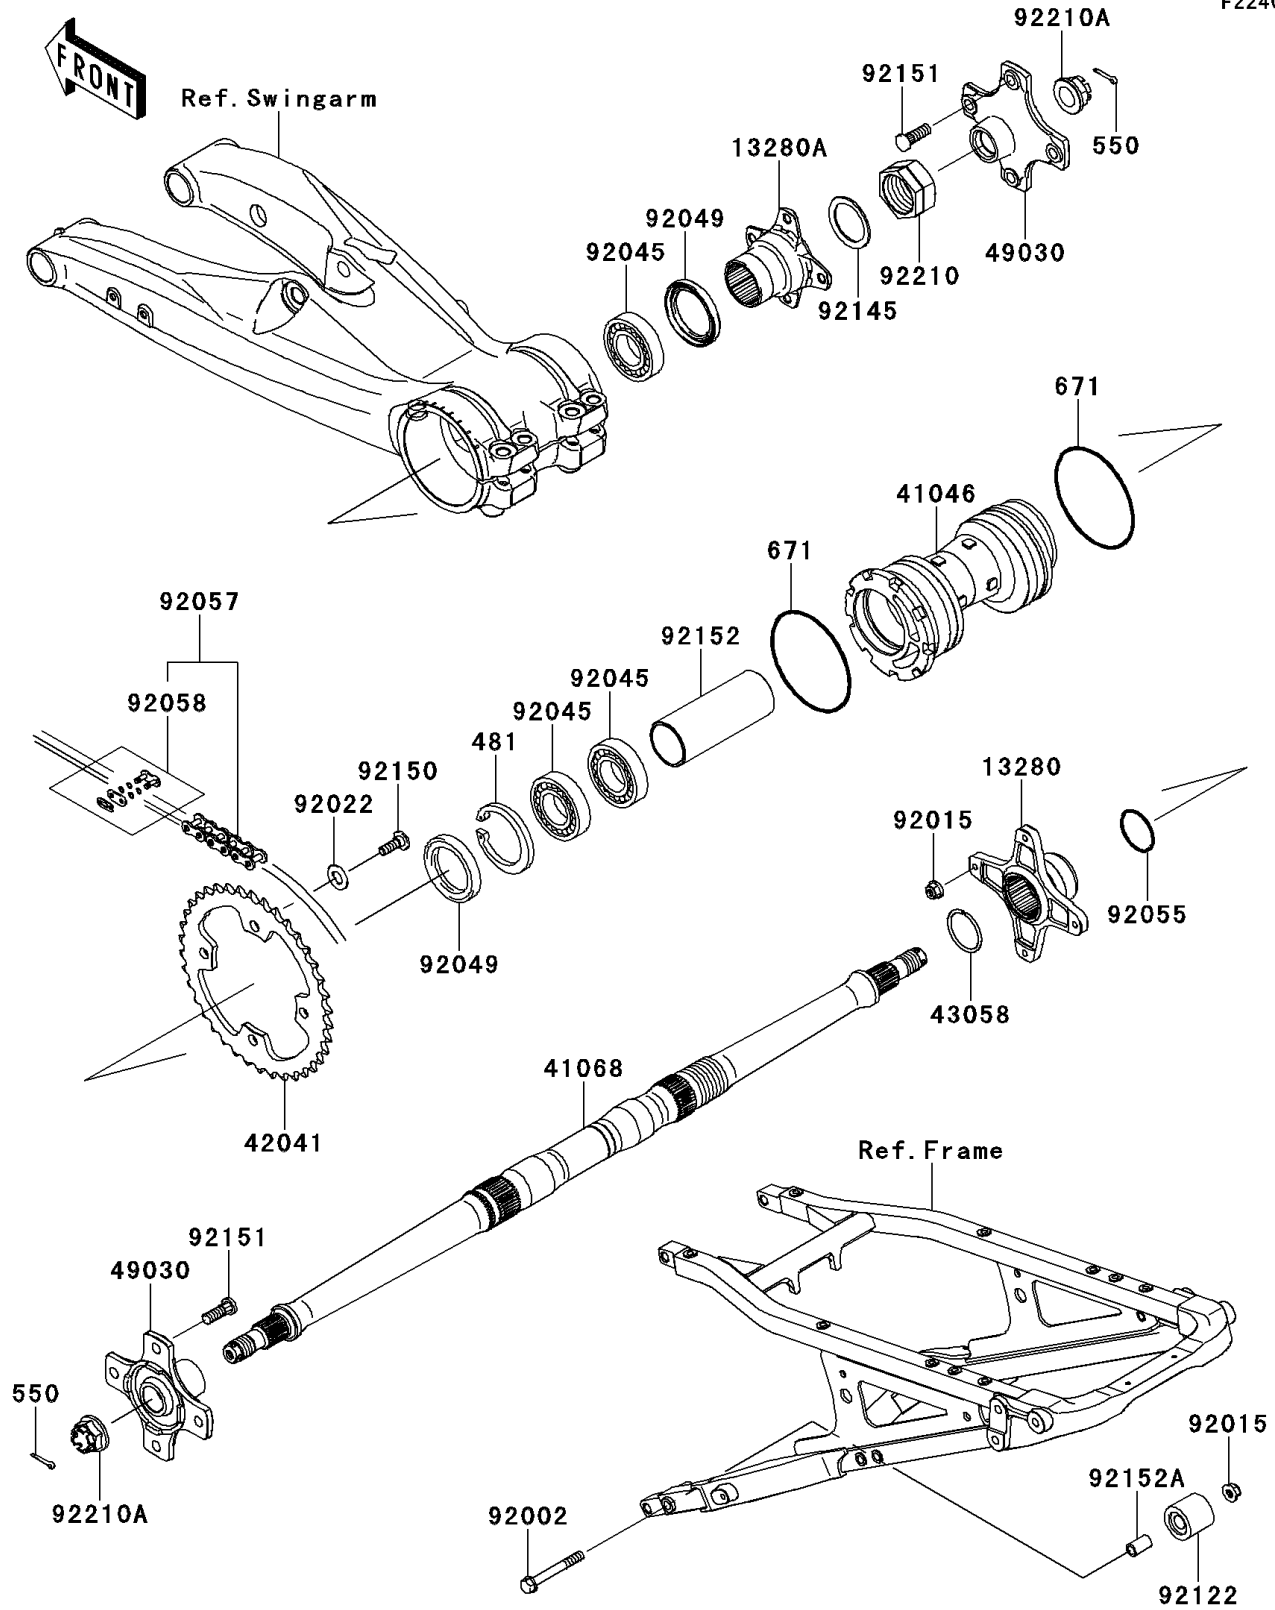

# 2013 KFX® 450R PARTS DIAGRAM

Rear Hub

F2240

## 2013 KFX® 450R PARTS LIST

### Rear Hub

ITEM NAME	PART NUMBER	QUANTITY
CIRCLIP-TYPE-C,65MM (Ref # 481)	481J6500	1
PIN-COTTER,4.0X25 (Ref # 550)	550AA4025	2
O RING,85MM (Ref # 671)	671B2585	2
HOLDER,SPROCKET (Ref # 13280)	13280-0254	1
HOLDER,REAR DISC (Ref # 13280A)	13280-0255	1
HOUSING-BEARING (Ref # 41046)	41046-0015	1
AXLE,RR (Ref # 41068)	41068-0052	1
SPROCKET-HUB,38T (Ref # 42041)	42041-0044	1
RING (Ref # 43058)	43058-0016	1
HUB,RR (Ref # 49030)	49030-0029	2
BOLT,FLANGED,8X70 (Ref # 92002)	92002-1349	1
NUT,8MM (Ref # 92015)	92015-1432	5
WASHER,10.5X20X1 (Ref # 92022)	92022-239	4
BEARING-BALL,6908-82RSC3 (Ref # 92045)	92045-0115	3
SEAL-OIL,TCY 48X65X8 (Ref # 92049)	92049-1573	2
RING-O,35.2X1.9 (Ref # 92055)	92055-520	1
CHAIN,DRIVE,EK520SR-O2X94L (Ref # 92057)	92057-0119	1
JOINT-CHAIN,DRIVE,EK520SR-O2 (Ref # 92058)	92058-1060	1
ROLLER,CHAIN GUIDE (Ref # 92122)	92122-1216	1
SPRING (Ref # 92145)	92145-0417	1
BOLT,8X25 (Ref # 92150)	92150-1858	4
BOLT,10X29.5 (Ref # 92151)	92151-1392	8
COLLAR,40X45.6X117.5 (Ref # 92152)	92152-0405	1
COLLAR,8.5X12.5X20.5 (Ref # 92152A)	92152-1340	1
NUT,LOCK,38MM (Ref # 92210)	92210-0298	1
NUT,CASTLE,20MM (Ref # 92210A)	92210-0299	2