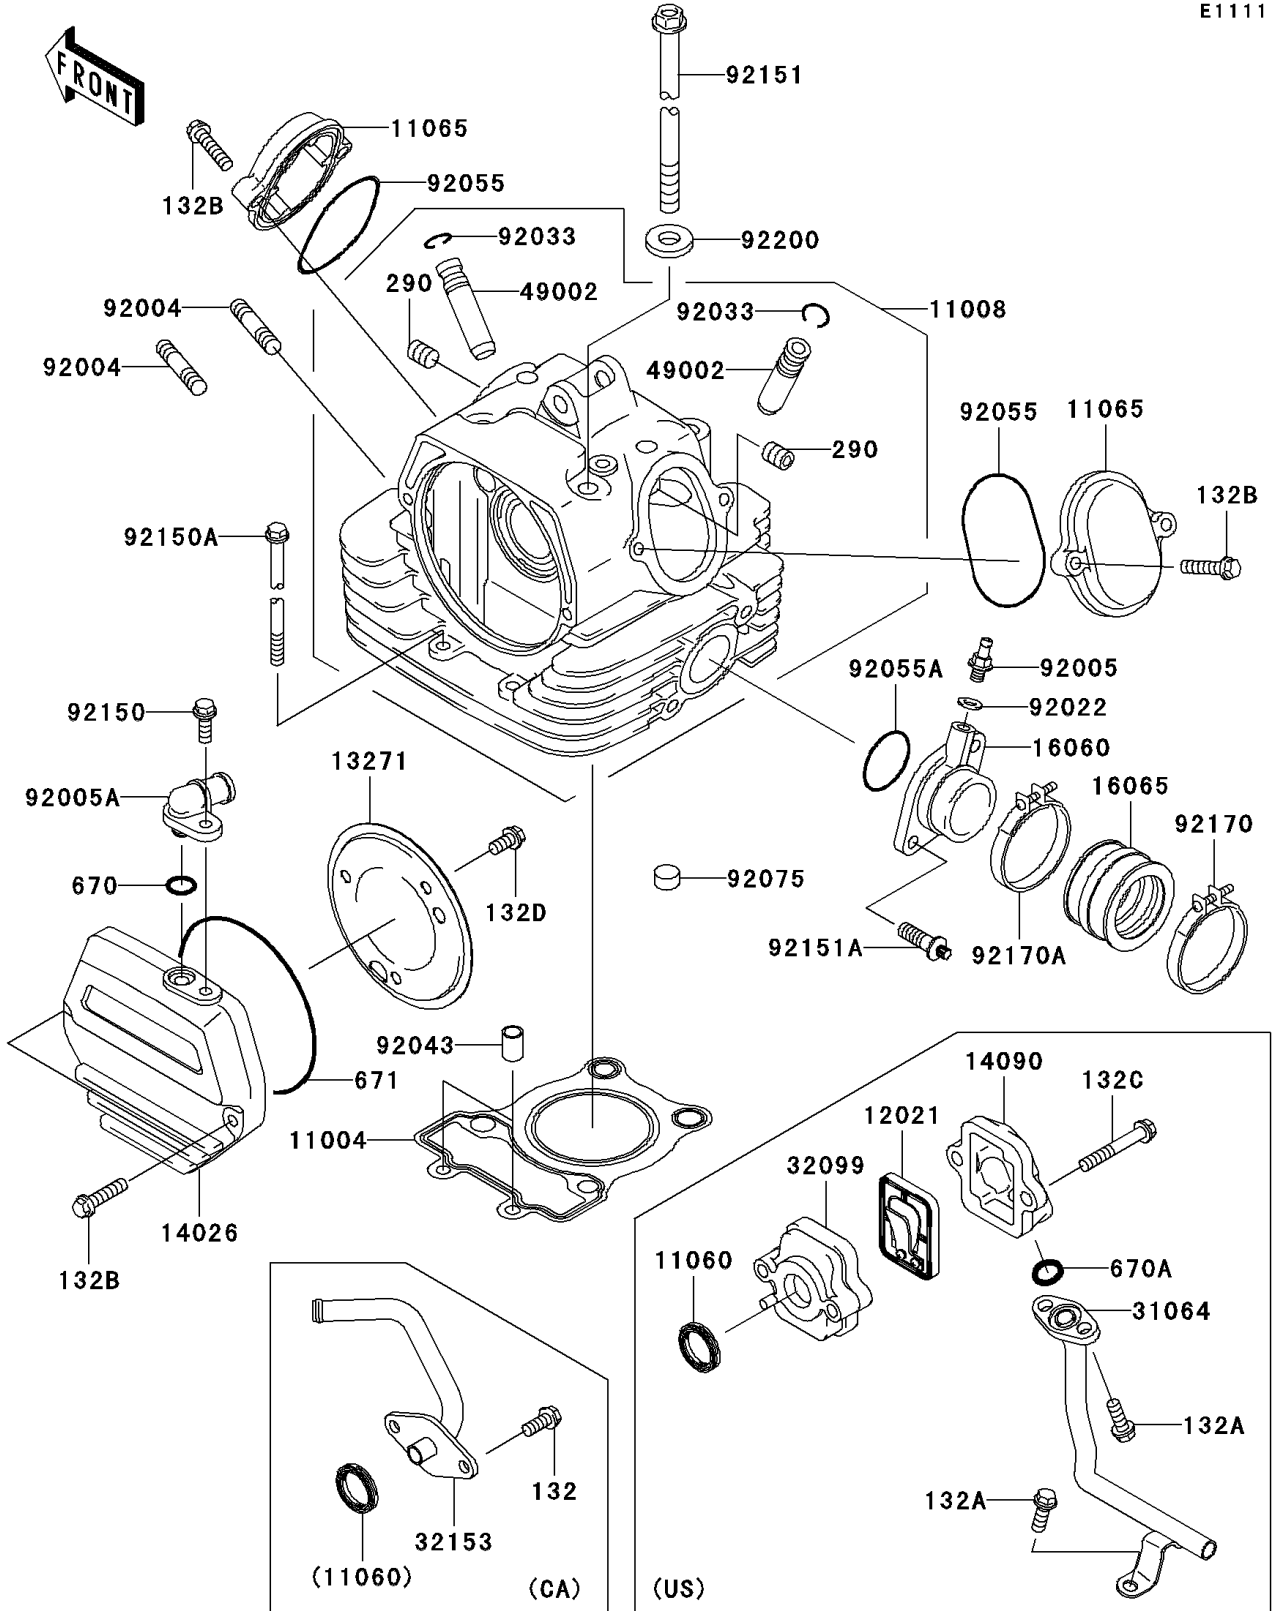

2006 Eliminator 125 PARTS DIAGRAM

Cylinder Head

E1111

2006 Eliminator 125 PARTS LIST

Cylinder Head

ITEM NAME	PART NUMBER	QUANTITY
-----------	-------------	----------