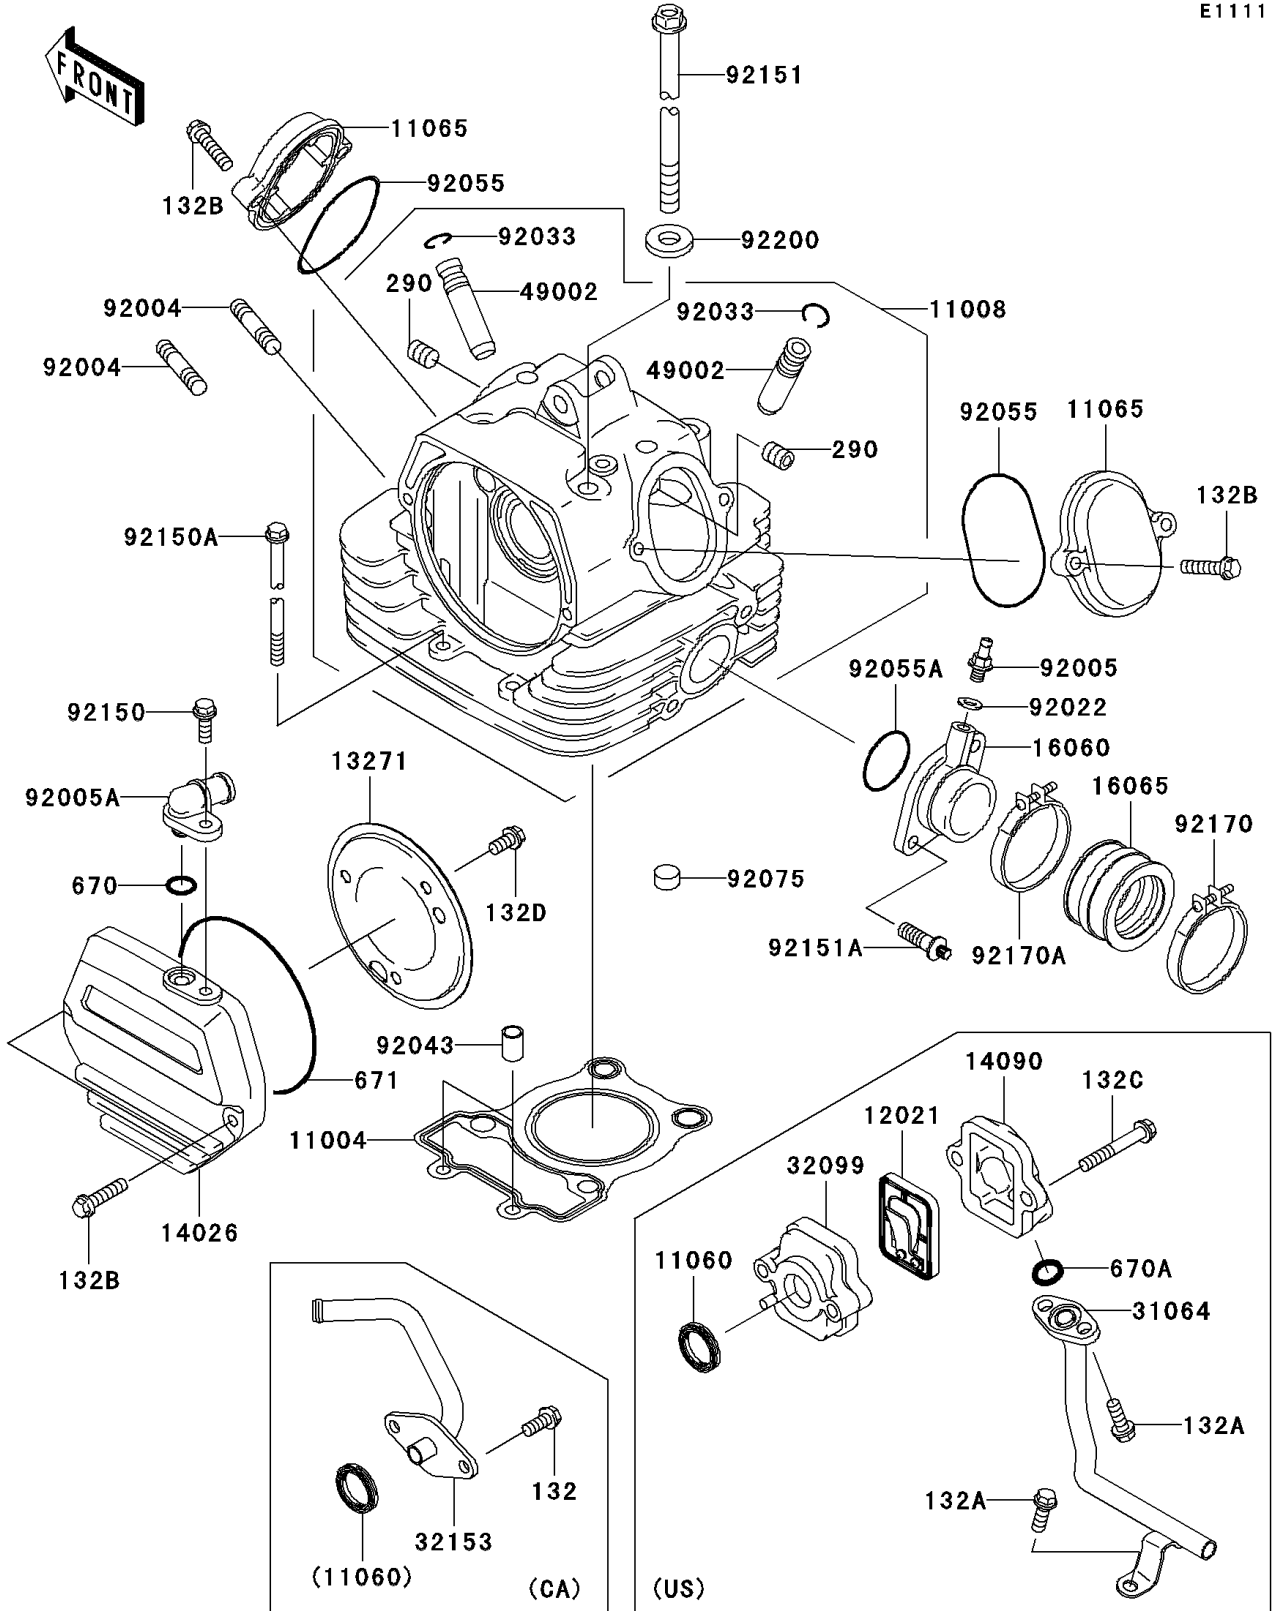

# 2006 Eliminator 125 PARTS DIAGRAM

Cylinder Head

E1111

# 2006 Eliminator 125 PARTS LIST

Cylinder Head

ITEM NAME	PART NUMBER	QUANTITY
-----------	-------------	----------