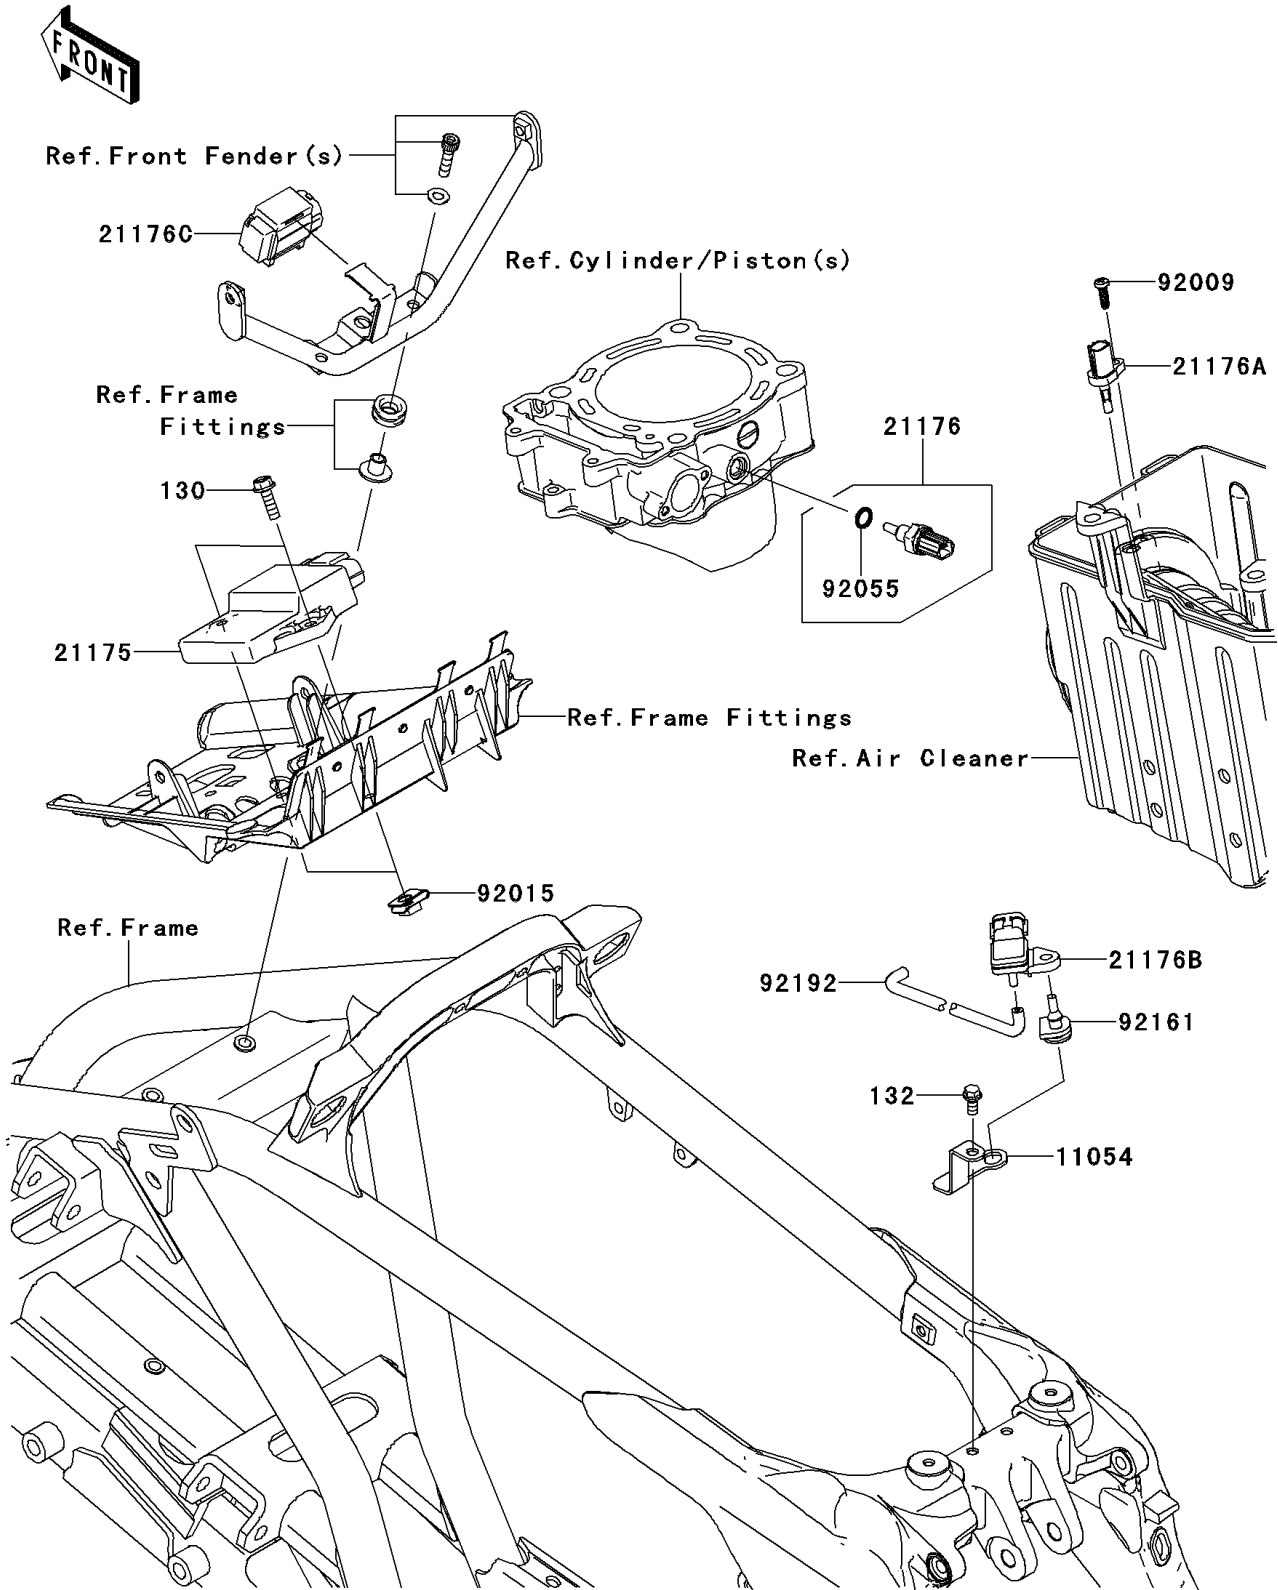

## 2011 KFX®450R PARTS DIAGRAM

Fuel Injection

E1530

## 2011 KFX®450R PARTS LIST

### Fuel Injection

ITEM NAME	PART NUMBER	QUANTITY
BOLT-FLANGED,6X20 (Ref # 130)	130BB0620	1
BOLT-FLANGED-SMALL,6X12 (Ref # 132)	132BD0612	1
BRACKET,PRESSURE SENSOR (Ref # 11054)	11054-1838	1
CONTROL UNIT-ELECTRONIC (Ref # 21175)	21175-0099	1
SENSOR,WATER TEMP (Ref # 21176)	21176-0009	1
SENSOR,AIR TEMPERATURE (Ref # 21176A)	21176-0048	1
SENSOR,PRESSURE (Ref # 21176B)	21176-0058	1
SENSOR,VEHICLE-DOWN (Ref # 21176C)	21176-0066	1
SCREW,TAPPING,5X16 (Ref # 92009)	92009-1984	1
NUT,6MM (Ref # 92015)	92015-1602	1
RING-O,9.5X1.9 (Ref # 92055)	92055-0016	1
DAMPER (Ref # 92161)	92161-0041	1
TUBE,3X7X17&190 (Ref # 92192)	92192-0356	1