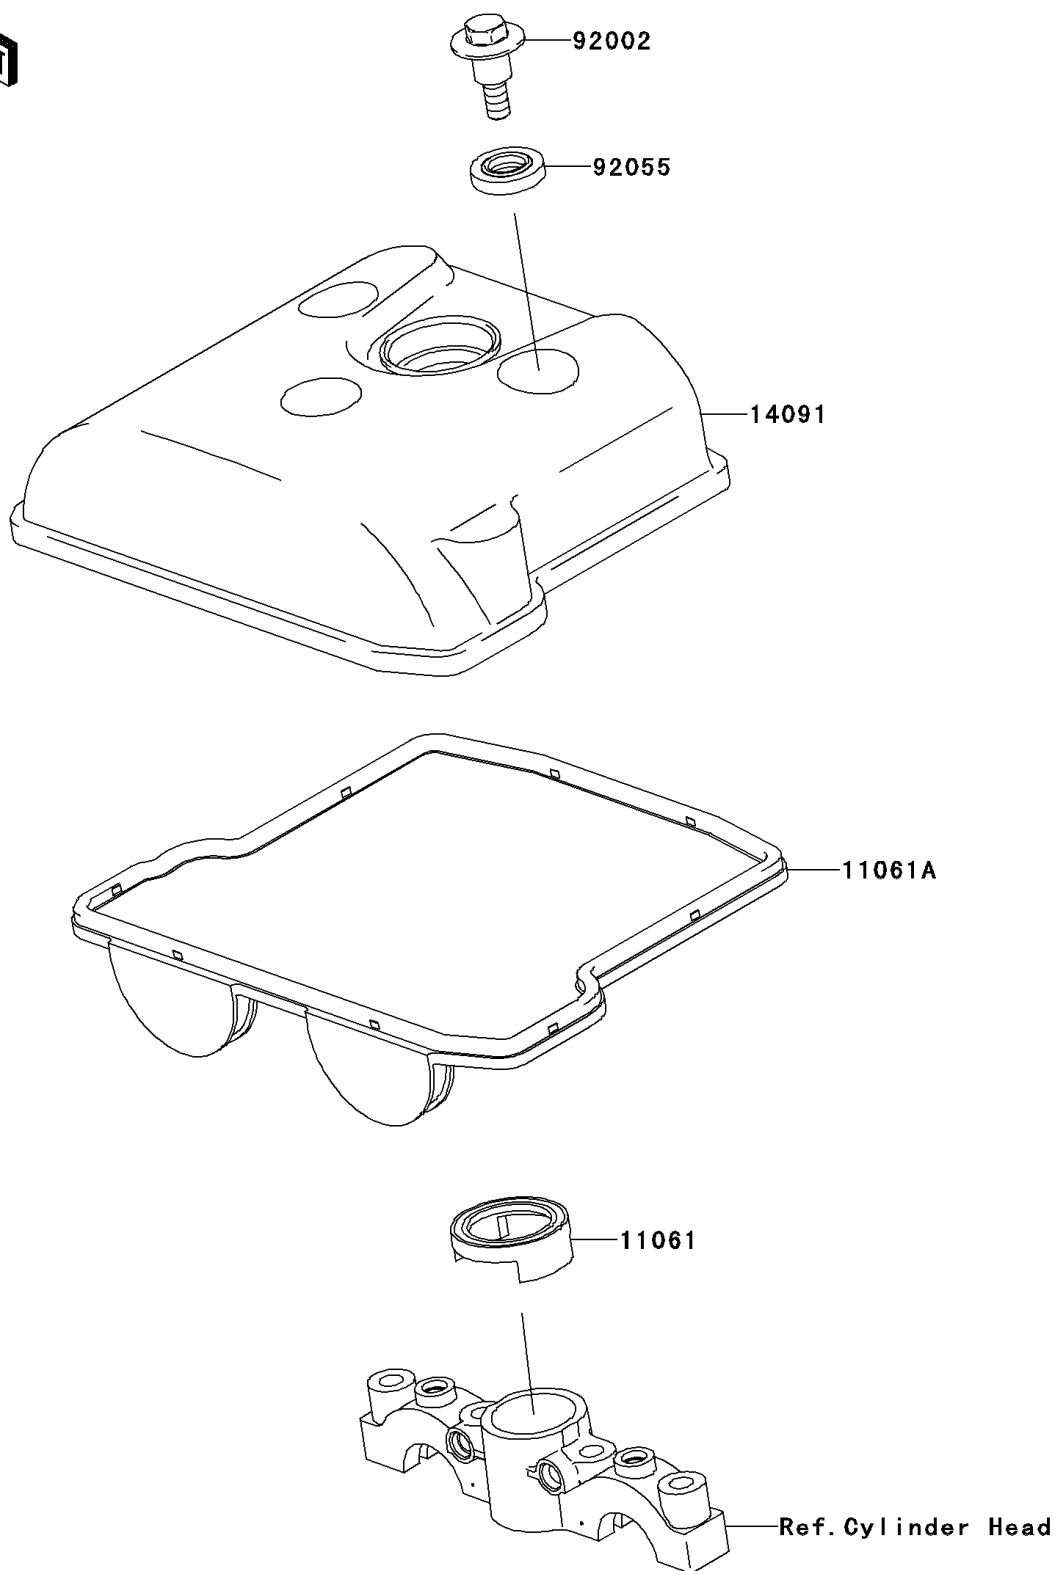

2011 KFX®450R PARTS DIAGRAM

Cylinder Head Cover

E1112

2011 KFX®450R PARTS LIST

Cylinder Head Cover

ITEM NAME	PART NUMBER	QUANTITY
GASKET,PLUG HOLE (Ref # 11061)	11061-0079	1
GASKET,CYLINDER HEAD COVER (Ref # 11061A)	11061-0185	1
COVER,CYLINDER HEAD (Ref # 14091)	14091-0807	1
BOLT,FLANGED,6X22.5 (Ref # 92002)	92002-1327	1
RING-O,HEAD COVER BOLT (Ref # 92055)	92055-1352	1