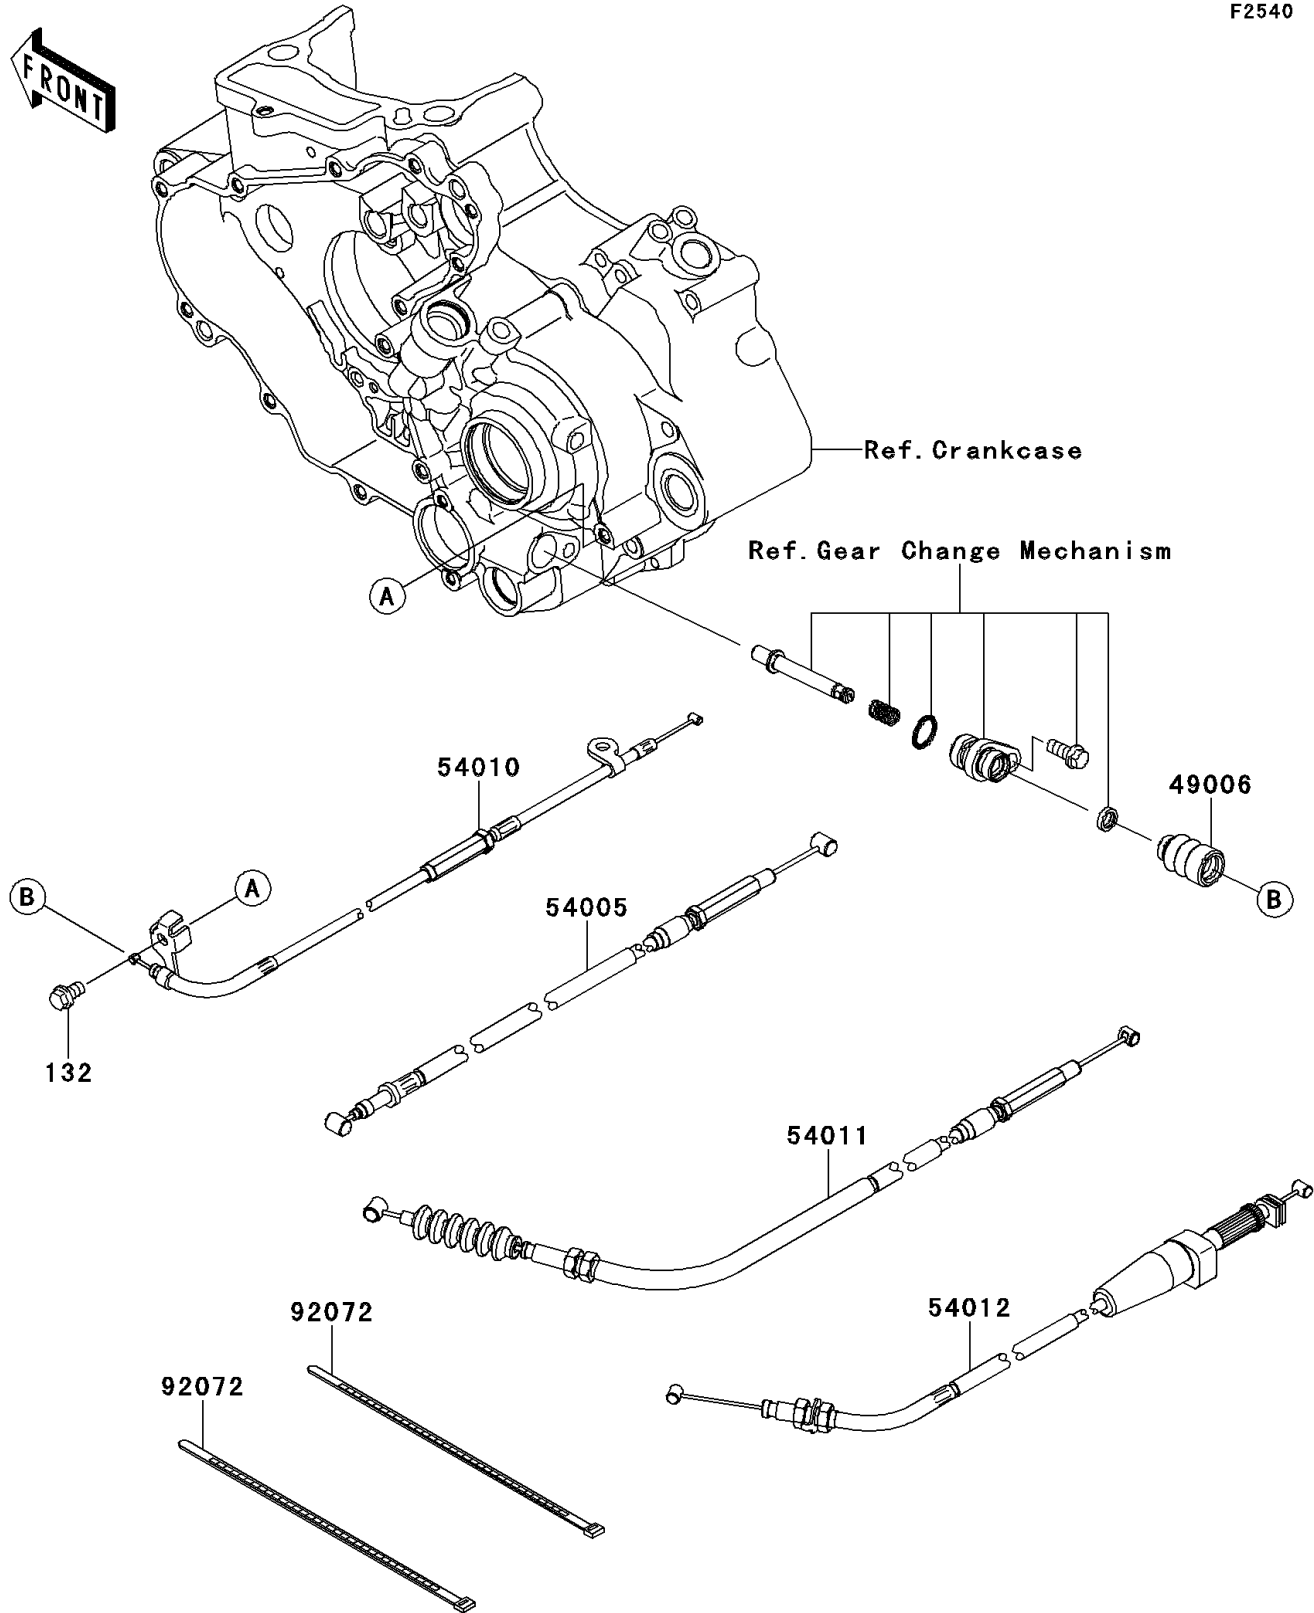

## 2009 KFX®450R PARTS DIAGRAM

Cables

F2540

## 2009 KFX®450R PARTS LIST

### Cables

ITEM NAME	PART NUMBER	QUANTITY
BOLT-FLANGED-SMALL,6X10 (Ref # 132)	132BA0610	1
BOOT,CABLE (Ref # 49006)	49006-0056	1
CABLE-BRAKE (Ref # 54005)	54005-0021	1
CABLE,REVERSE (Ref # 54010)	54010-0088	1
CABLE-CLUTCH (Ref # 54011)	54011-0054	1
CABLE-THROTTLE (Ref # 54012)	54012-0179	1
BAND,L=368.3 (Ref # 92072)	92072-3872	1