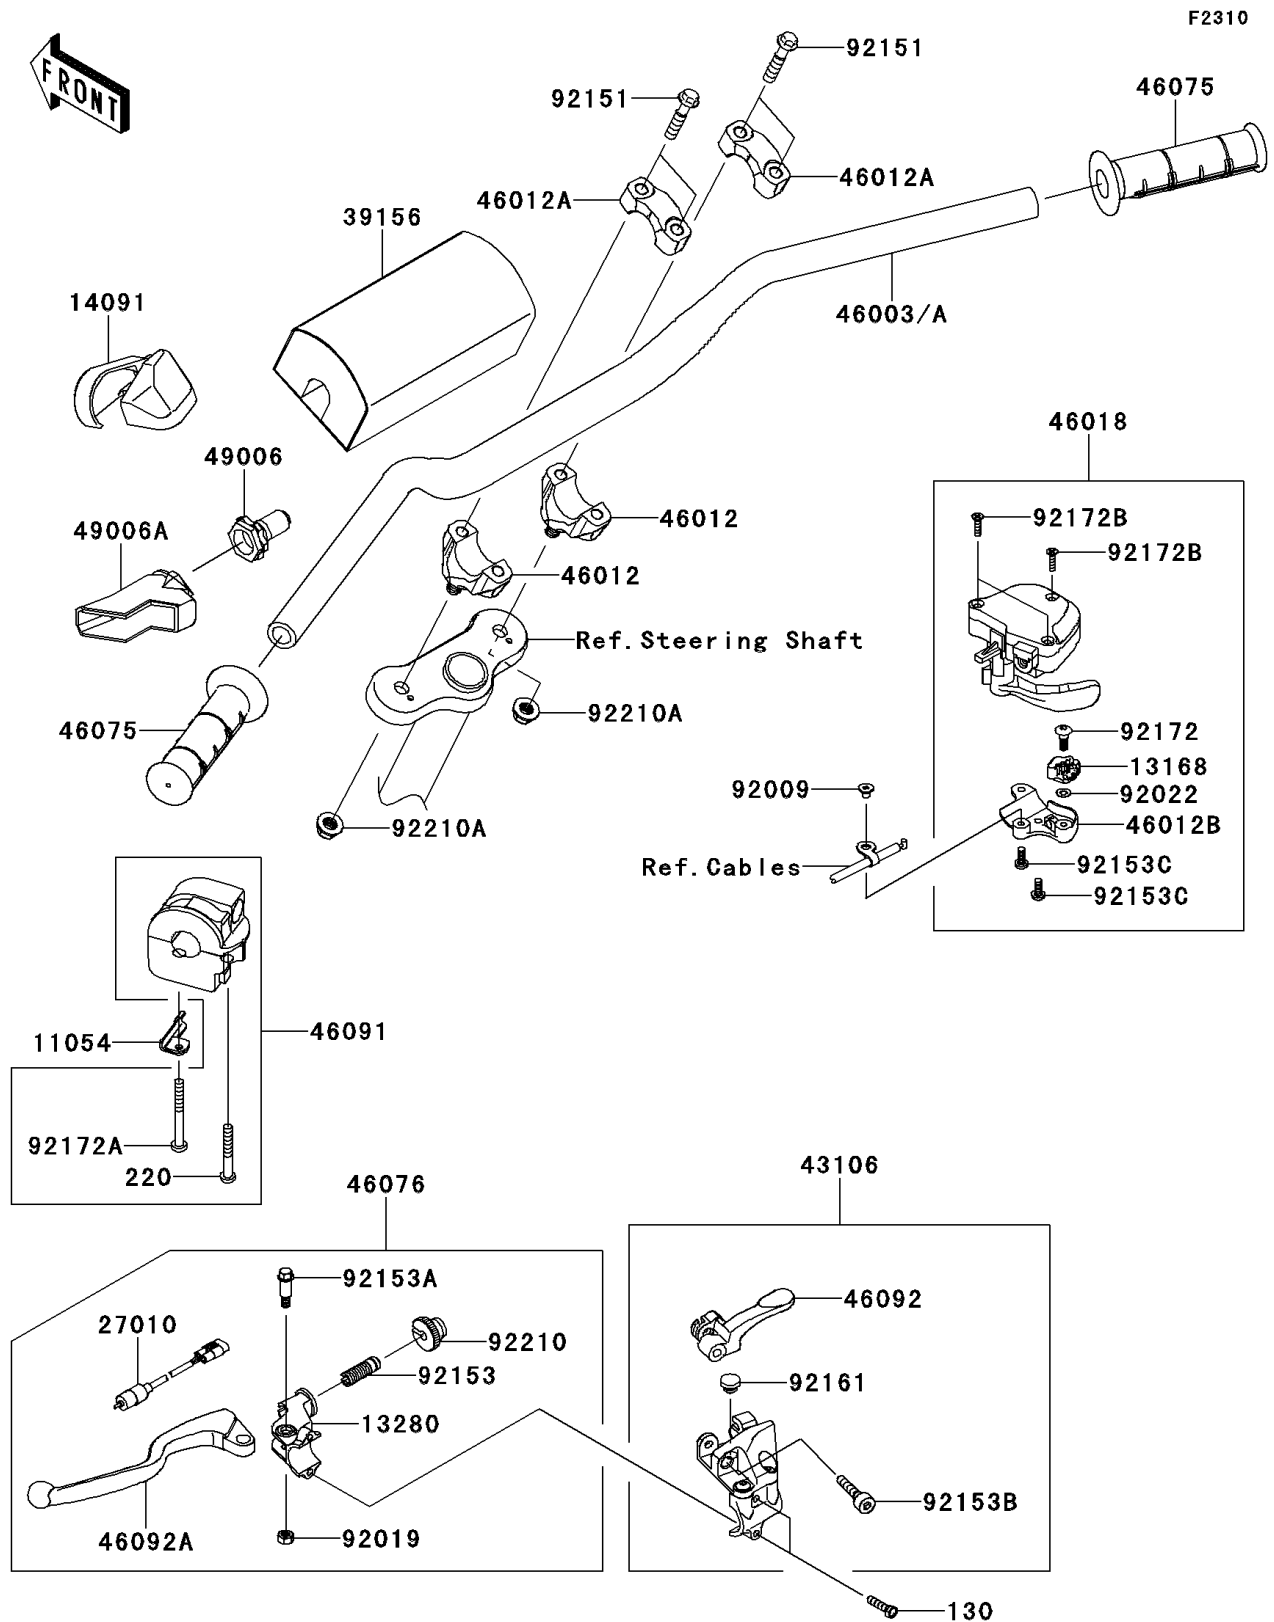

2009 KFX®450R PARTS DIAGRAM

Handlebar

2009 KFX®450R PARTS LIST

Handlebar

ITEM NAME	PART NUMBER	QUANTITY
BOLT-FLANGED,5X20 (Ref # 130)	130CA0520	1
SCREW-PAN-CROSS,5X35 (Ref # 220)	220AB0535	1
BRACKET,SWITCH BOX STOPPER (Ref # 11054)	11054-1824	1
LEVER (Ref # 13168)	13168-0152	1
HOLDER,CLUTCH LEVER (Ref # 13280)	13280-0204	1
COVER (Ref # 14091)	14091-0729	1
SWITCH,CLUTCH (Ref # 27010)	27010-0061	1
PAD,HANDLE (Ref # 39156)	39156-0201	1
LEVER-ASSY-PARKING BRAKE (Ref # 43106)	43106-0001	1
HANDLE (Ref # 46003)	46003-0119	1
HOLDER-HANDLE,LWR (Ref # 46012)	46012-0043	1
HOLDER-HANDLE,UPP (Ref # 46012A)	46012-0044	1
HOLDER-HANDLE (Ref # 46012B)	46012-0045	1
GRIP-ASSY-THROTTLE (Ref # 46018)	46018-0061	1
GRIP (Ref # 46075)	46075-0065	1
LEVER-ASSY-GRIP,CLUTCH (Ref # 46076)	46076-0038	1
HOUSING-ASSY-CONTROL,LH (Ref # 46091)	46091-0097	1
LEVER-GRIP (Ref # 46092)	46092-0024	1
LEVER-GRIP,CLUTCH (Ref # 46092A)	46092-0025	1
BOOT,CLUTCH CABLE (Ref # 49006)	49006-0027	1
BOOT (Ref # 49006A)	49006-0046	1
SCREW,5X6 (Ref # 92009)	92009-1671	1
NUT,LOCK,6MM (Ref # 92019)	92019-008	1
WASHER,5.2X13X1 (Ref # 92022)	92022-1380	1
BOLT,FLANGED,8X35 (Ref # 92151)	92151-1537	1
BOLT,BOLT ADJUSTING (Ref # 92153)	92153-0773	1
BOLT (Ref # 92153A)	92153-0807	1
BOLT (Ref # 92153B)	92153-1718	1
BOLT (Ref # 92153C)	92153-1906	1

2009 KFX®450R PARTS LIST

Handlebar

ITEM NAME	PART NUMBER	QUANTITY
DAMPER (Ref # 92161)	92161-1084	1
SCREW,5MM (Ref # 92172)	92172-0261	1
SCREW,5X38 (Ref # 92172A)	92172-0332	1
SCREW,4X16 (Ref # 92172B)	92172-0342	1
NUT,BOLT WIRE ADJUSTING (Ref # 92210)	92210-0167	1
NUT,LOCK,FLANGED,10MM (Ref # 92210A)	92210-1080	1