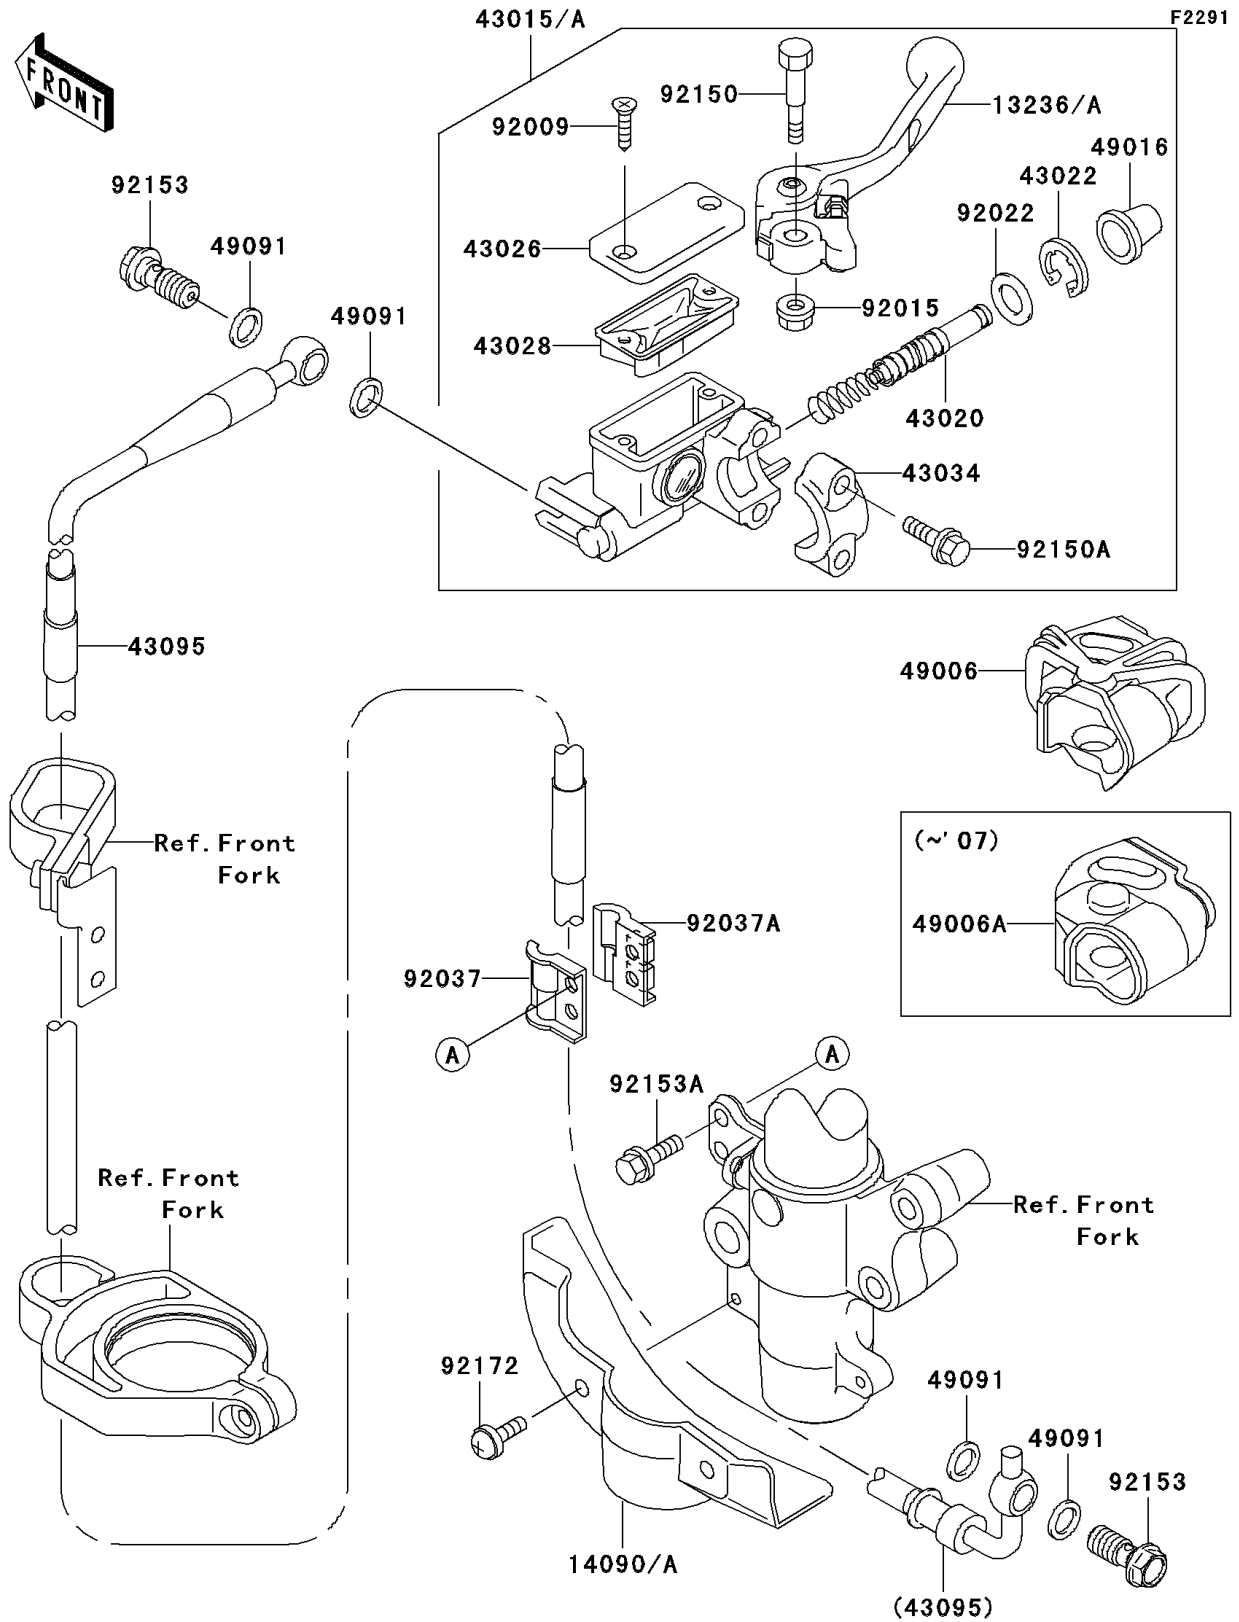

2007 KX85 PARTS DIAGRAM

Front Master Cylinder

2007 KX85 PARTS LIST

Front Master Cylinder

ITEM NAME	PART NUMBER	QUANTITY
LEVER-COMP,FRONT BRAKE (Ref # 13236)	13236-0070	1
COVER,BRAKE HOSE,WHITE (Ref # 14090)	14090-1860-RZ	1
CYLINDER-ASSY-MASTER,FR (Ref # 43015)	43015-0041	1
PISTON-COMP-BRAKE (Ref # 43020)	43020-1123	1
STOPPER-BRAKE,PISTON (Ref # 43022)	43022-1010	1
CAP-BRAKE (Ref # 43026)	43026-1075	1
DIAPHRAGM (Ref # 43028)	43028-1067	1
HOLDER-BRAKE (Ref # 43034)	43034-1110	1
HOSE-BRAKE,FR (Ref # 43095)	43095-1091	1
BOOT,FRONT BRAKE LEVER (Ref # 49006A)	49006-1344	1
COVER-SEAL,MASTER CYLINDER (Ref # 49016)	49016-1044	1
WASHER-SEAL,10.1X14.5X1.5 (Ref # 49091)	49091-0001	4
SCREW,4MM (Ref # 92009)	92009-1458	2
NUT,FLANGED,6MM (Ref # 92015)	92015-1528	1
WASHER (Ref # 92022)	92022-1814	1
CLAMP,BRAKE HOSE,OUTSIDE (Ref # 92037)	92037-1362	1
CLAMP,BRAKE HOSE,INSIDE (Ref # 92037A)	92037-1363	1
BOLT,LEVER SET (Ref # 92150)	92150-1451	1
BOLT (Ref # 92150A)	92150-1452	2
BOLT,OIL,L=23 (Ref # 92153)	92153-0627	2
BOLT,6X16 (Ref # 92153A)	92153-0695	2
SCREW,6X14 (Ref # 92172)	92172-0401	2