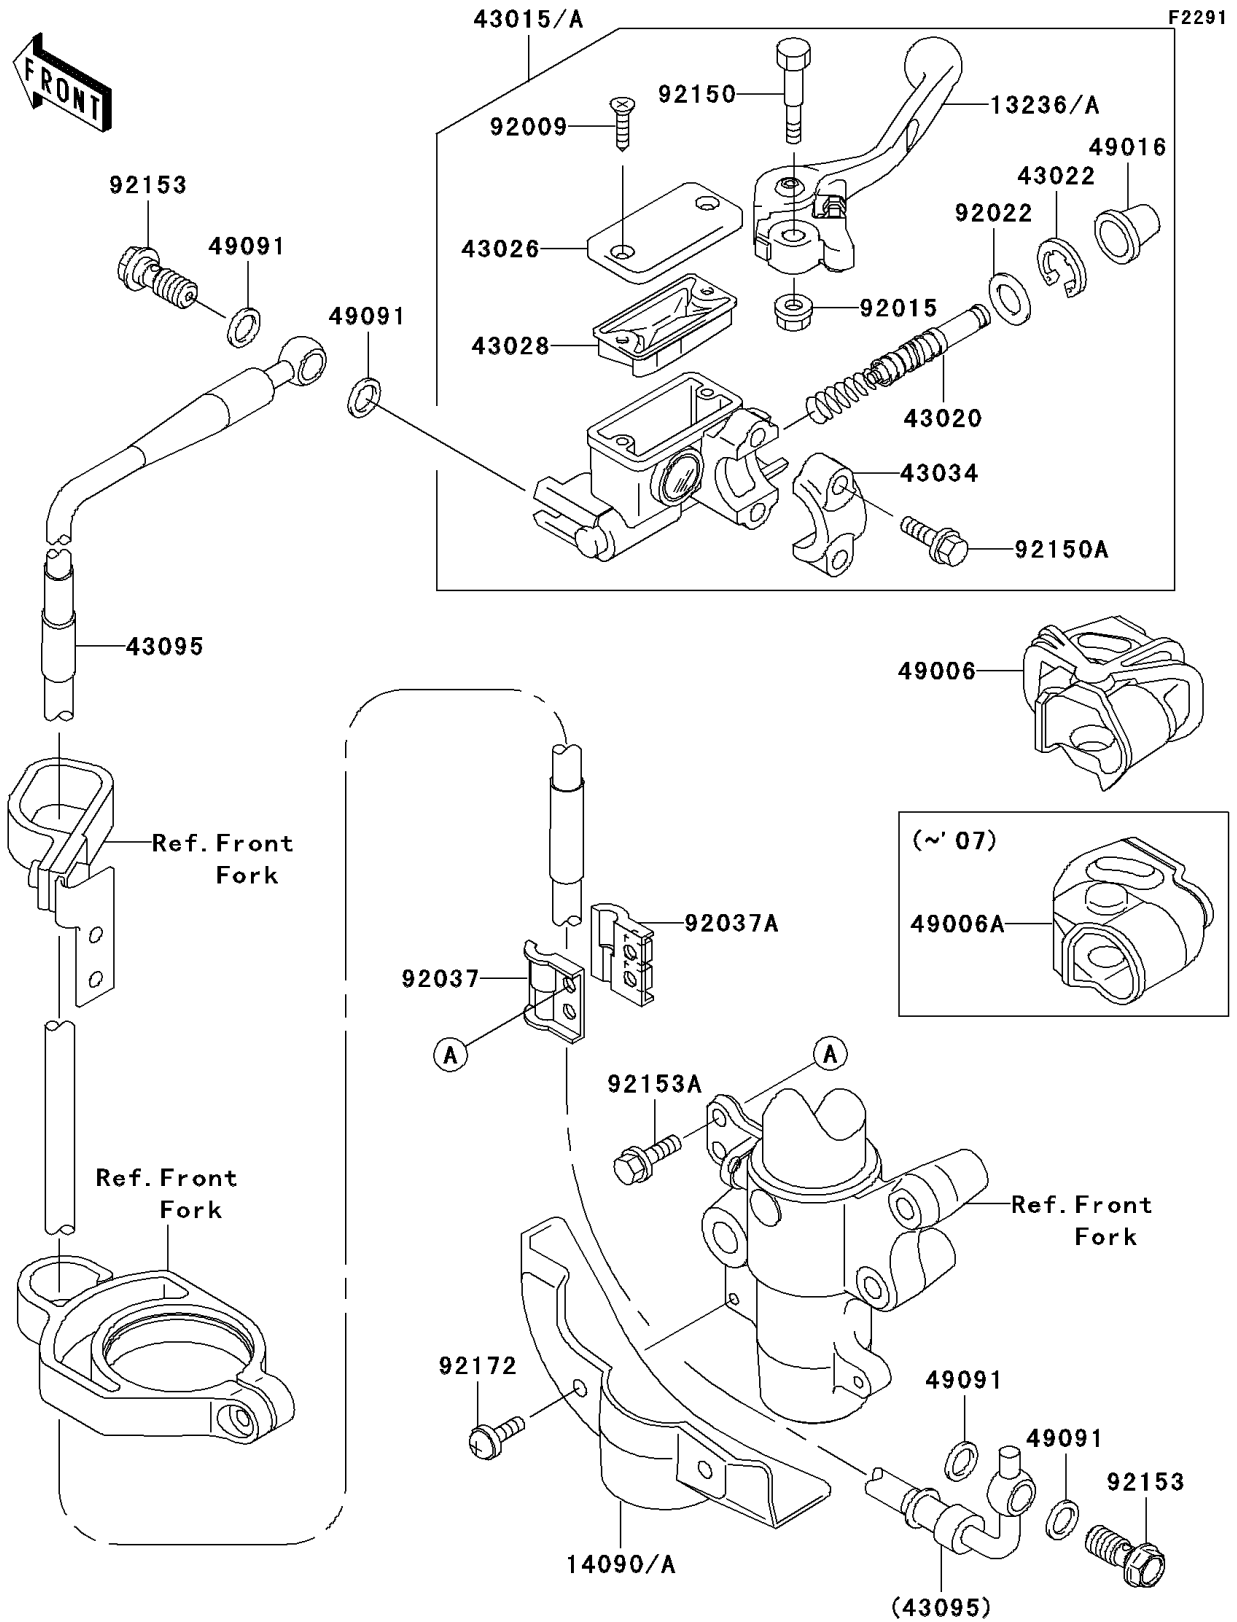

2006 KX85 PARTS DIAGRAM

Front Master Cylinder

2006 KX85 PARTS LIST

Front Master Cylinder

ITEM NAME	PART NUMBER	QUANTITY
LEVER-COMP,FRONT BRAKE (Ref # 13236)	13236-0070	1
COVER,BRAKE HOSE,WHITE (Ref # 14090)	14090-1860-RZ	1
CYLINDER-ASSY-MASTER,FR (Ref # 43015)	43015-0041	1
PISTON-COMP-BRAKE (Ref # 43020)	43020-1123	1
STOPPER-BRAKE,PISTON (Ref # 43022)	43022-1010	1
CAP-BRAKE (Ref # 43026)	43026-1075	1
DIAPHRAGM (Ref # 43028)	43028-1067	1
HOLDER-BRAKE (Ref # 43034)	43034-1110	1
HOSE-BRAKE,FR (Ref # 43095)	43095-1091	1
BOOT,FRONT BRAKE LEVER (Ref # 49006A)	49006-1344	1
COVER-SEAL,MASTER CYLINDER (Ref # 49016)	49016-1044	1
WASHER-SEAL,10.1X14.5X1.5 (Ref # 49091)	49091-0001	4
SCREW,4MM (Ref # 92009)	92009-1458	2
NUT,FLANGED,6MM (Ref # 92015)	92015-1528	1
WASHER (Ref # 92022)	92022-1814	1
CLAMP,BRAKE HOSE,OUTSIDE (Ref # 92037)	92037-1362	1
CLAMP,BRAKE HOSE,INSIDE (Ref # 92037A)	92037-1363	1
BOLT,LEVER SET (Ref # 92150)	92150-1451	1
BOLT (Ref # 92150A)	92150-1452	2
BOLT,OIL,L=23 (Ref # 92153)	92153-0627	2
BOLT,6X16 (Ref # 92153A)	92153-0695	2
SCREW,6X14 (Ref # 92172)	92172-0401	2