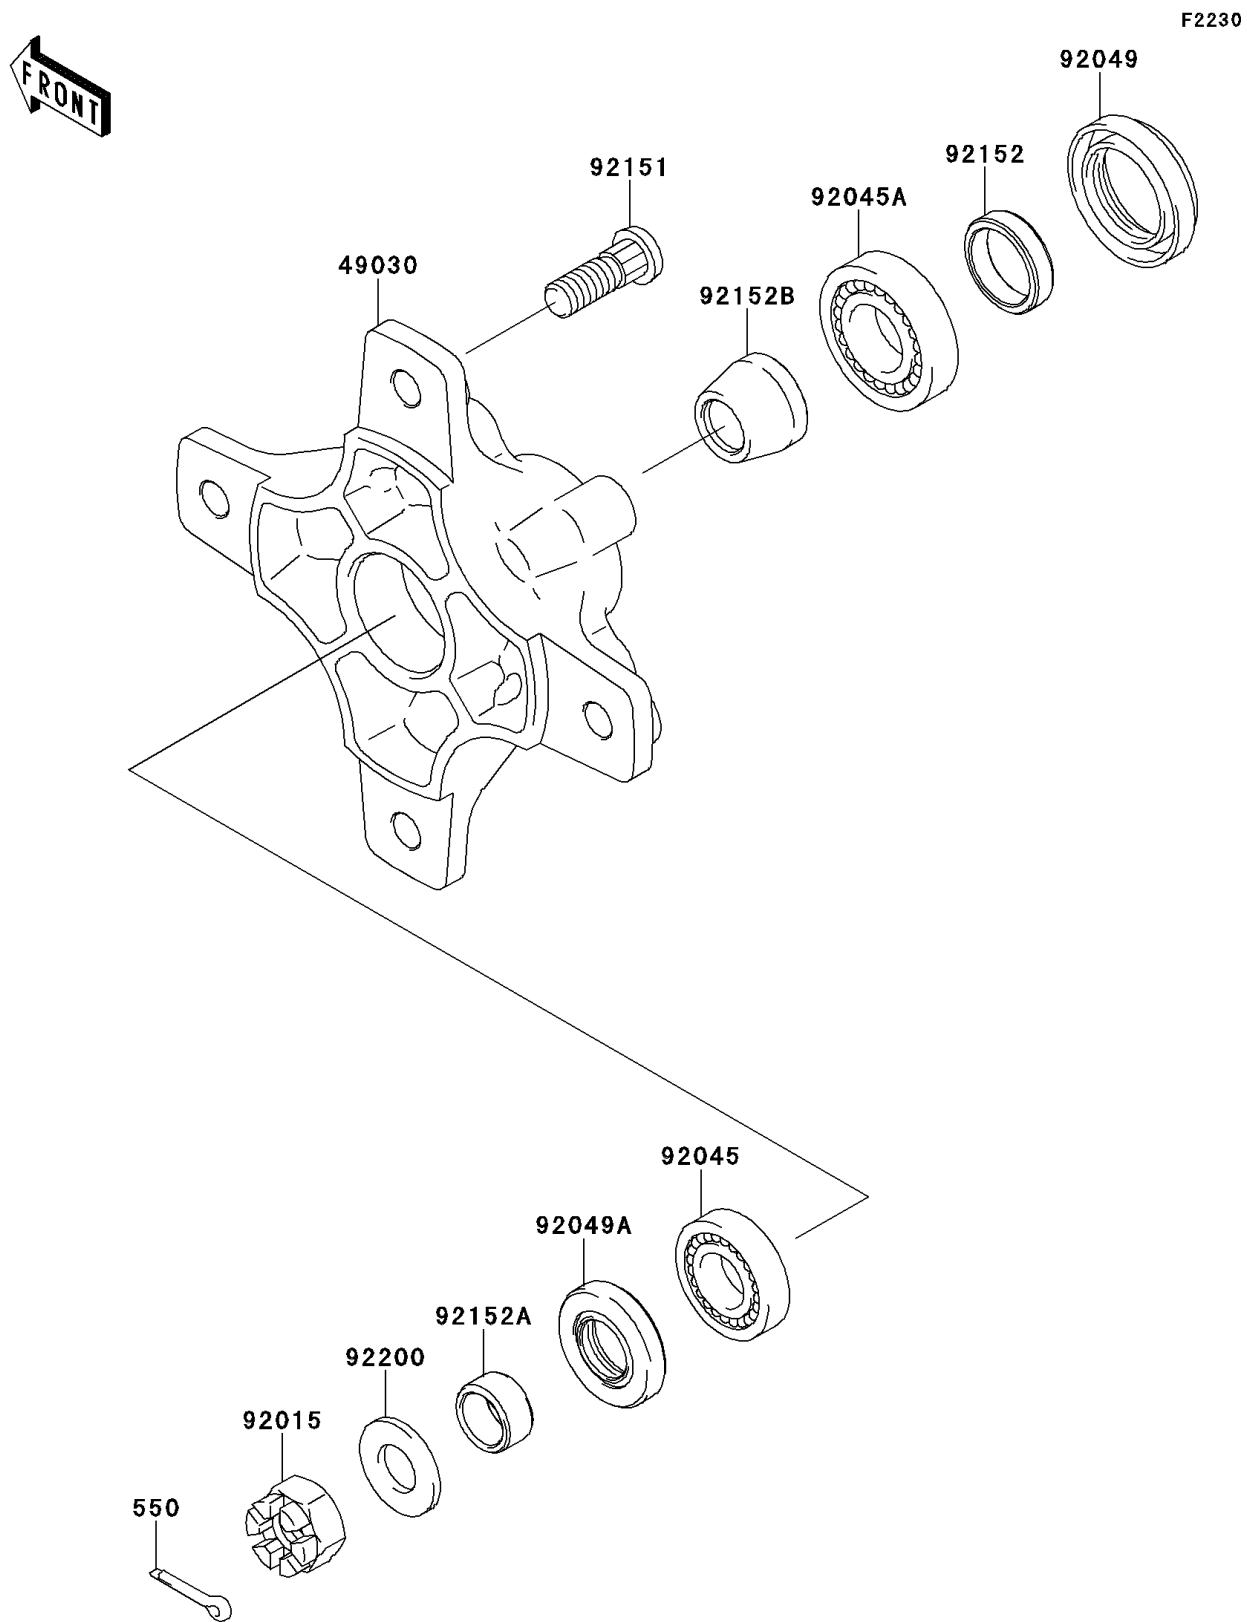

2009 KFX®450R PARTS DIAGRAM

Front Hub

2009 KFX®450R PARTS LIST

Front Hub

ITEM NAME	PART NUMBER	QUANTITY
PIN-COTTER,3.0X30 (Ref # 550)	550AA3030	1
HUB,FR (Ref # 49030)	49030-1142	1
NUT,CASTLE,14MM (Ref # 92015)	92015-1765	1
BEARING-BALL,62022RD (Ref # 92045)	92045-0112	1
BEARING-BALL,60042RD (Ref # 92045A)	92045-0113	1
SEAL-OIL,MT028N1 (Ref # 92049)	92049-1612	1
SEAL-OIL,MHSA20X35X7 (Ref # 92049A)	92049-1613	1
BOLT,10X29.5 (Ref # 92151)	92151-1392	1
COLLAR,22.2X28X7 (Ref # 92152)	92152-0437	1
COLLAR,15.2X20X16 (Ref # 92152A)	92152-0609	1
COLLAR (Ref # 92152B)	92152-1462	1
WASHER,14.2X28X2.5 (Ref # 92200)	92200-0392	1