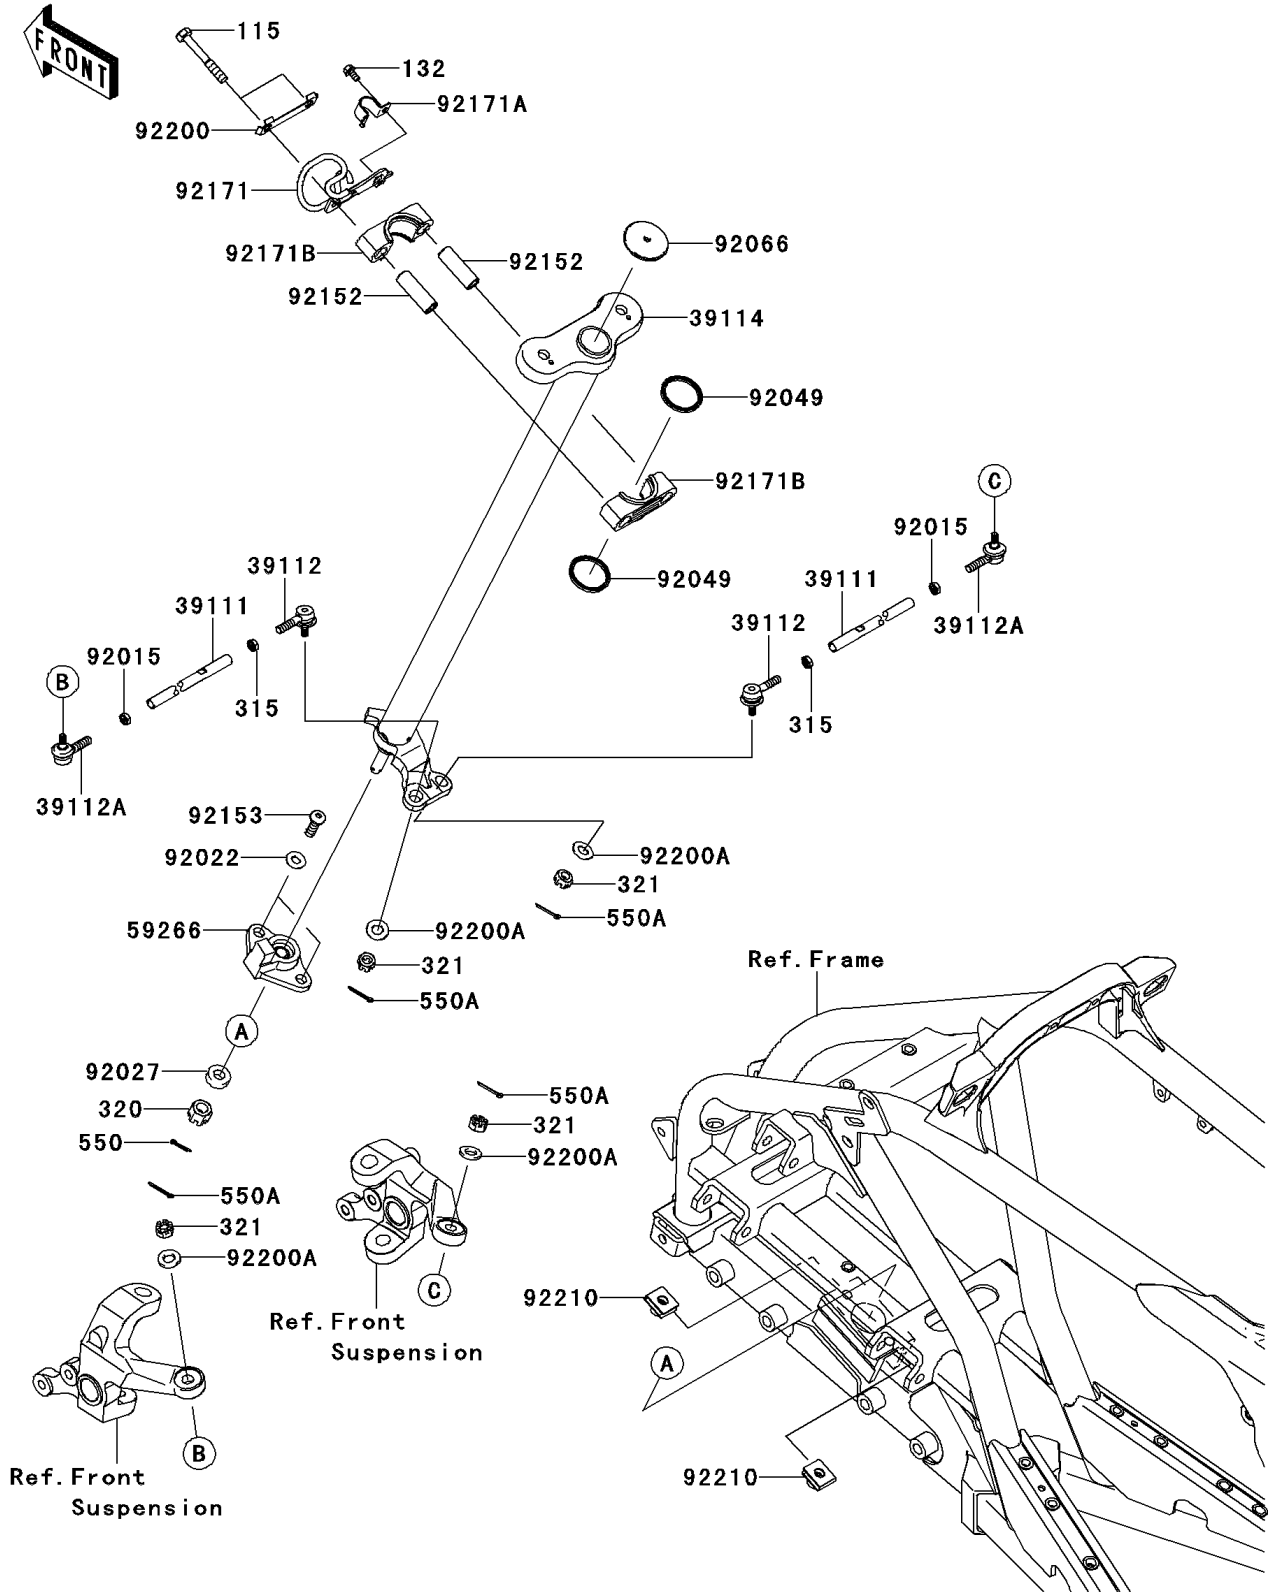

## 2009 KFX®450R PARTS DIAGRAM

Steering Shaft

F2121

## 2009 KFX®450R PARTS LIST

Steering Shaft

ITEM NAME	PART NUMBER	QUANTITY
BOLT-SMALL-UPSET,8X55 (Ref # 115)	115CB0855	1
BOLT-FLANGED-SMALL,5X10 (Ref # 132)	132BA0510	1
NUT-HEX-FINE (Ref # 315)	315AB1200	1
NUT-CASTLE (Ref # 320)	320BA1000	1
NUT-CASTLE (Ref # 321)	321BA1000	1
PIN-COTTER,2.5X18 (Ref # 550)	550AA2518	1
PIN-COTTER,2.5X20 (Ref # 550A)	550AA2520	1
ROD-TIE (Ref # 39111)	39111-0052	1
RODEND-TIE,LEFT HANDED (Ref # 39112)	39112-0011	1
RODEND-TIE,RIGHT HANDED (Ref # 39112A)	39112-0012	1
SHAFT-COMP-STRG,F.BLACK (Ref # 39114)	39114-0012-21	1
JOINT-BALL (Ref # 59266)	59266-0026	1
NUT,12MM,LEFT SCREW (Ref # 92015)	92015-1532	1
WASHER,PLAIN,8MM (Ref # 92022)	92022-3043	1
COLLAR,10X21.3X7 (Ref # 92027)	92027-1817	1
SEAL-OIL,SR31.8X37.5X3.8LR (Ref # 92049)	92049-7501	1
PLUG (Ref # 92066)	92066-0032	1
COLLAR,9.1X13.95X42 (Ref # 92152)	92152-7501	1
BOLT,SOCKET,8X25 (Ref # 92153)	92153-1838	1
CLAMP,CABLE (Ref # 92171)	92171-0855	1
CLAMP,BRAKE HOSE (Ref # 92171A)	92171-0856	1
CLAMP,STEERING (Ref # 92171B)	92171-7501	1
WASHER,STEERING CLAMP (Ref # 92200)	92200-0384	1
WASHER,10.7X20X2.5 (Ref # 92200A)	92200-0393	1
NUT,8MM (Ref # 92210)	92210-0376	1