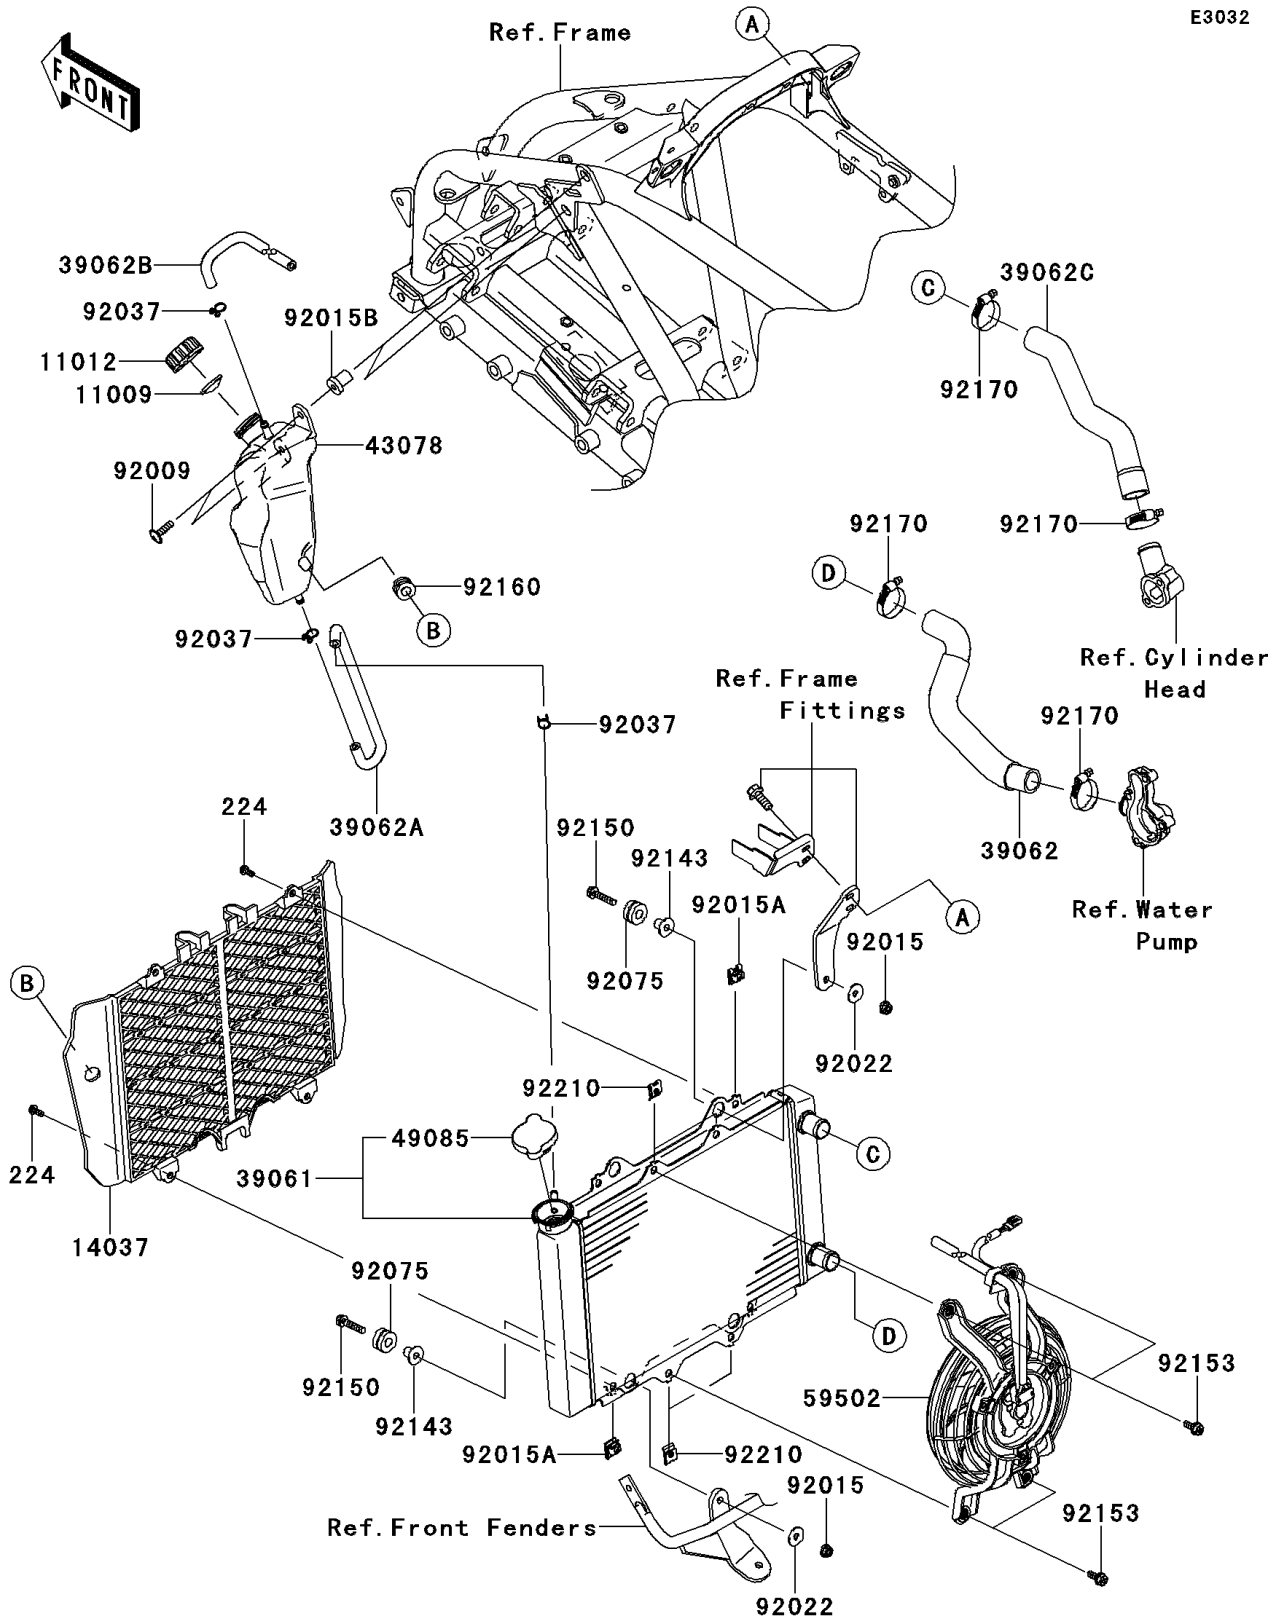

2009 KFX[®]450R PARTS DIAGRAM

Radiator

E3032

2009 KFX®450R PARTS LIST

Radiator

ITEM NAME	PART NUMBER	QUANTITY
SCREW-PAN-WP-CROS,6X14 (Ref # 224)	224AB0614	1
GASKET,RESERVOIR TANK CAP (Ref # 11009)	11009-1145	1
CAP (Ref # 11012)	11012-1084	1
SCREEN,RADIATOR (Ref # 14037)	14037-0055	1
RADIATOR-ASSY (Ref # 39061)	39061-0125	1
HOSE-COOLING,W/P-RAD. (Ref # 39062)	39062-0146	1
HOSE-COOLING,RAD.-RESERVOIR (Ref # 39062A)	39062-0201	1
HOSE-COOLING,BREATHER (Ref # 39062B)	39062-0202	1
HOSE-COOLING,RAD.-HEAD (Ref # 39062C)	39062-0215	1
RESERVOIR (Ref # 43078)	43078-0043	1
CAP-ASSY-PRESSURE (Ref # 49085)	49085-0005	1
FAN-ASSY (Ref # 59502)	59502-0029	1
SCREW,6X25 (Ref # 92009)	92009-1465	1
NUT,FLANGED,6MM,BLACK (Ref # 92015)	92015-1233	1
NUT (Ref # 92015A)	92015-1487	1
NUT,RUBBER,6MM (Ref # 92015B)	92015-1692	1
WASHER,6.5X20X1.6,BLACK (Ref # 92022)	92022-1346	1
CLAMP,TUBE (Ref # 92037)	92037-147	1
DAMPER (Ref # 92075)	92075-209	1
COLLAR (Ref # 92143)	92143-1353	1
BOLT,6X30 (Ref # 92150)	92150-1694	1
BOLT (Ref # 92153)	92153-1806	1
DAMPER (Ref # 92160)	92160-1167	1
CLAMP (Ref # 92170)	92170-1497	1
NUT,6MM (Ref # 92210)	92210-0377	1