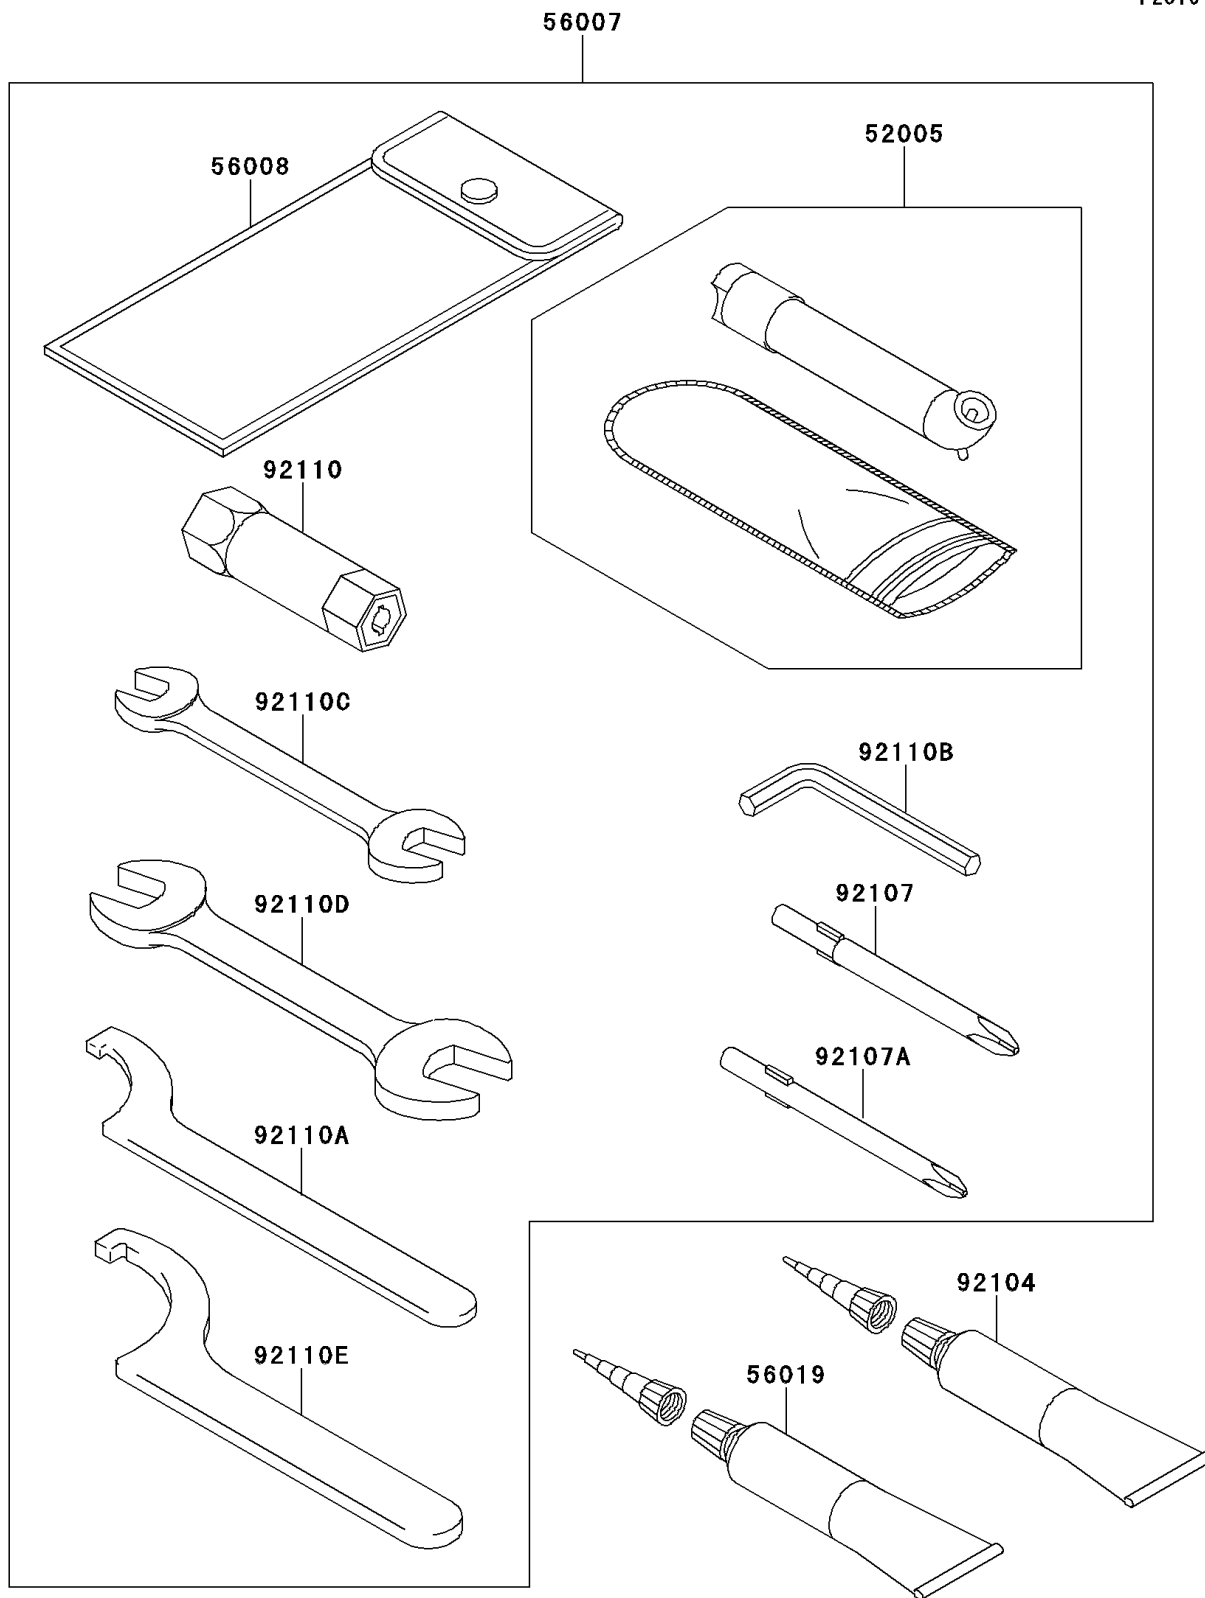

## 2006 KFX700 PARTS DIAGRAM

Owner's Tools

F2810

## 2006 KFX700 PARTS LIST

Owner's Tools

ITEM NAME	PART NUMBER	QUANTITY
GAUGE,AIR (Ref # 52005)	52005-1082	1
TOOL-KIT (Ref # 56007)	56007-0001	1
BAG,TOOL (Ref # 56008)	56008-1007	1
GASKET-LIQUID,TB1211,WHITE (Ref # 56019)	56019-120	1
GASKET-LIQUID,TB1215,GRAY (Ref # 92104)	92104-1065	1
TOOL-DRIVER,#3PHILLIPS (Ref # 92107)	92107-005	1
TOOL-DRIVER,#2PHILLIPS (Ref # 92107A)	92107-1053	1
TOOL-WRENCH,BOX,16MM (Ref # 92110)	92110-1116	1
TOOL-WRENCH,HOOK (Ref # 92110A)	92110-1129	1
TOOL-WRENCH,ALLEN,3MM (Ref # 92110B)	92110-1140	1
TOOL-WRENCH,OPEN END,10X12 (Ref # 92110C)	92110-1152	1
TOOL-WRENCH,OPEN END,14X17 (Ref # 92110D)	92110-1153	1
TOOL-WRENCH,HOOK (Ref # 92110E)	92110-1173	1