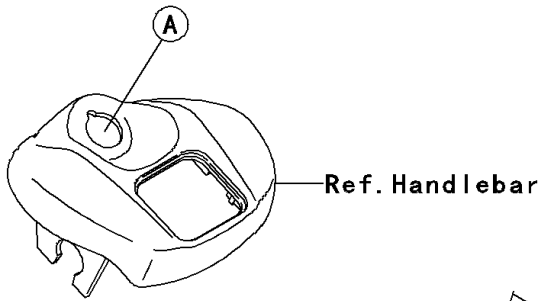

2006 KFX700 PARTS DIAGRAM

Ignition Switch

F2770

2006 KFX700 PARTS LIST

Ignition Switch

ITEM NAME	PART NUMBER	QUANTITY
COVER,KEY (Ref # 14024)	14024-1551	4
SWITCH-ASSY-IGNITION (Ref # 27005)	27005-1267	1
KEY-LOCK,BLANK (Ref # 27008)	27008-1041	1
KEY-LOCK,BLANK (Ref # 27008A)	27008-1042	1
KEY-LOCK,BLANK (Ref # 27008B)	27008-1043	1
KEY-LOCK,BLANK (Ref # 27008C)	27008-1044	1
KEY-LOCK,BLANK,W/COVER (Ref # 27008D)	27008-1132	1
KEY-LOCK,BLANK,W/COVER (Ref # 27008E)	27008-1133	1
KEY-LOCK,BLANK,W/COVER (Ref # 27008F)	27008-1134	1
KEY-LOCK,BLANK,W/COVER (Ref # 27008G)	27008-1135	1
SWITCH,INVERT SENSOR (Ref # 27010)	27010-1421	1
SCREW,4X20 (Ref # 92009)	92009-1897	2
NUT,IGNITION SWITCH (Ref # 92210)	92210-1109	1