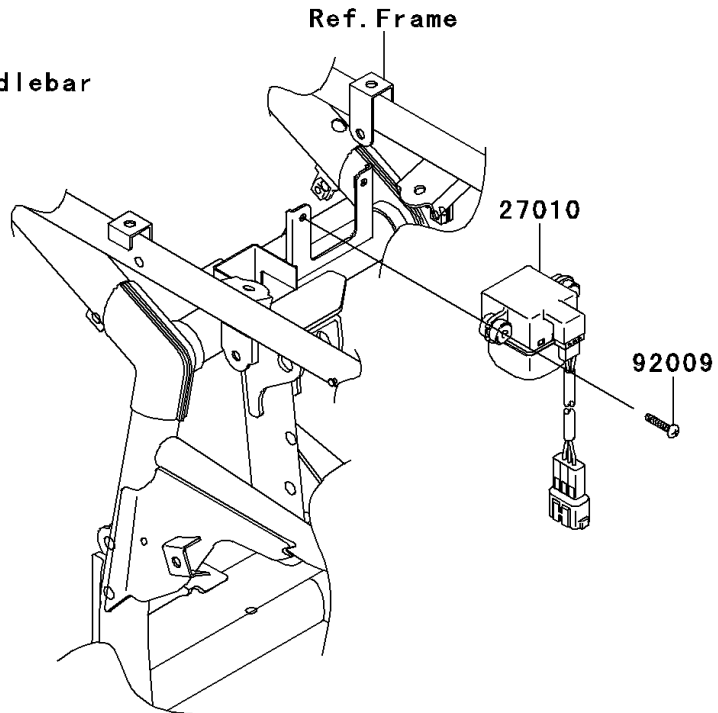

2006 KFX700 PARTS DIAGRAM

Ignition Switch

F2770

2006 KFX700 PARTS LIST

Ignition Switch

ITEM NAME	PART NUMBER	QUANTITY
COVER,KEY (Ref # 14024)	14024-1551	4
SWITCH-ASSY-IGNITION (Ref # 27005)	27005-1267	1
KEY-LOCK,BLANK (Ref # 27008)	27008-1041	1
KEY-LOCK,BLANK (Ref # 27008A)	27008-1042	1
KEY-LOCK,BLANK (Ref # 27008B)	27008-1043	1
KEY-LOCK,BLANK (Ref # 27008C)	27008-1044	1
KEY-LOCK,BLANK,W/COVER (Ref # 27008D)	27008-1132	1
KEY-LOCK,BLANK,W/COVER (Ref # 27008E)	27008-1133	1
KEY-LOCK,BLANK,W/COVER (Ref # 27008F)	27008-1134	1
KEY-LOCK,BLANK,W/COVER (Ref # 27008G)	27008-1135	1
SWITCH,INVERT SENSOR (Ref # 27010)	27010-1421	1
SCREW,4X20 (Ref # 92009)	92009-1897	2
NUT,IGNITION SWITCH (Ref # 92210)	92210-1109	1