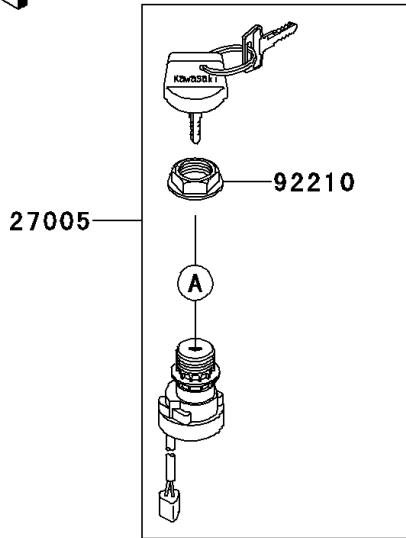

2006 KFX700 PARTS DIAGRAM

Ignition Switch

F2770

2006 KFX700 PARTS LIST

Ignition Switch

ITEM NAME	PART NUMBER	QUANTITY
COVER,KEY (Ref # 14024)	14024-1551	4
SWITCH-ASSY-IGNITION (Ref # 27005)	27005-1267	1
KEY-LOCK,BLANK (Ref # 27008)	27008-1041	1
KEY-LOCK,BLANK (Ref # 27008A)	27008-1042	1
KEY-LOCK,BLANK (Ref # 27008B)	27008-1043	1
KEY-LOCK,BLANK (Ref # 27008C)	27008-1044	1
KEY-LOCK,BLANK,W/COVER (Ref # 27008D)	27008-1132	1
KEY-LOCK,BLANK,W/COVER (Ref # 27008E)	27008-1133	1
KEY-LOCK,BLANK,W/COVER (Ref # 27008F)	27008-1134	1
KEY-LOCK,BLANK,W/COVER (Ref # 27008G)	27008-1135	1
SWITCH,INVERT SENSOR (Ref # 27010)	27010-1421	1
SCREW,4X20 (Ref # 92009)	92009-1897	2
NUT,IGNITION SWITCH (Ref # 92210)	92210-1109	1