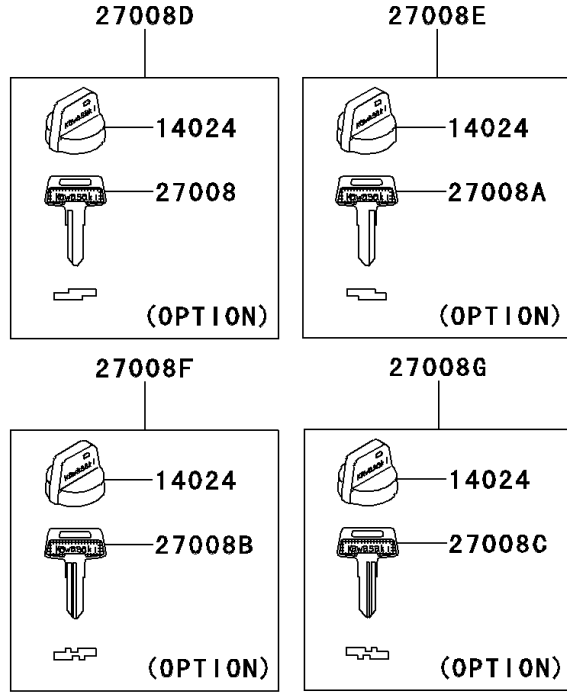

2006 KFX700 PARTS DIAGRAM

Ignition Switch

F2770

2006 KFX700 PARTS LIST

Ignition Switch

ITEM NAME	PART NUMBER	QUANTITY
COVER,KEY (Ref # 14024)	14024-1551	4
SWITCH-ASSY-IGNITION (Ref # 27005)	27005-1267	1
KEY-LOCK,BLANK (Ref # 27008)	27008-1041	1
KEY-LOCK,BLANK (Ref # 27008A)	27008-1042	1
KEY-LOCK,BLANK (Ref # 27008B)	27008-1043	1
KEY-LOCK,BLANK (Ref # 27008C)	27008-1044	1
KEY-LOCK,BLANK,W/COVER (Ref # 27008D)	27008-1132	1
KEY-LOCK,BLANK,W/COVER (Ref # 27008E)	27008-1133	1
KEY-LOCK,BLANK,W/COVER (Ref # 27008F)	27008-1134	1
KEY-LOCK,BLANK,W/COVER (Ref # 27008G)	27008-1135	1
SWITCH,INVERT SENSOR (Ref # 27010)	27010-1421	1
SCREW,4X20 (Ref # 92009)	92009-1897	2
NUT,IGNITION SWITCH (Ref # 92210)	92210-1109	1