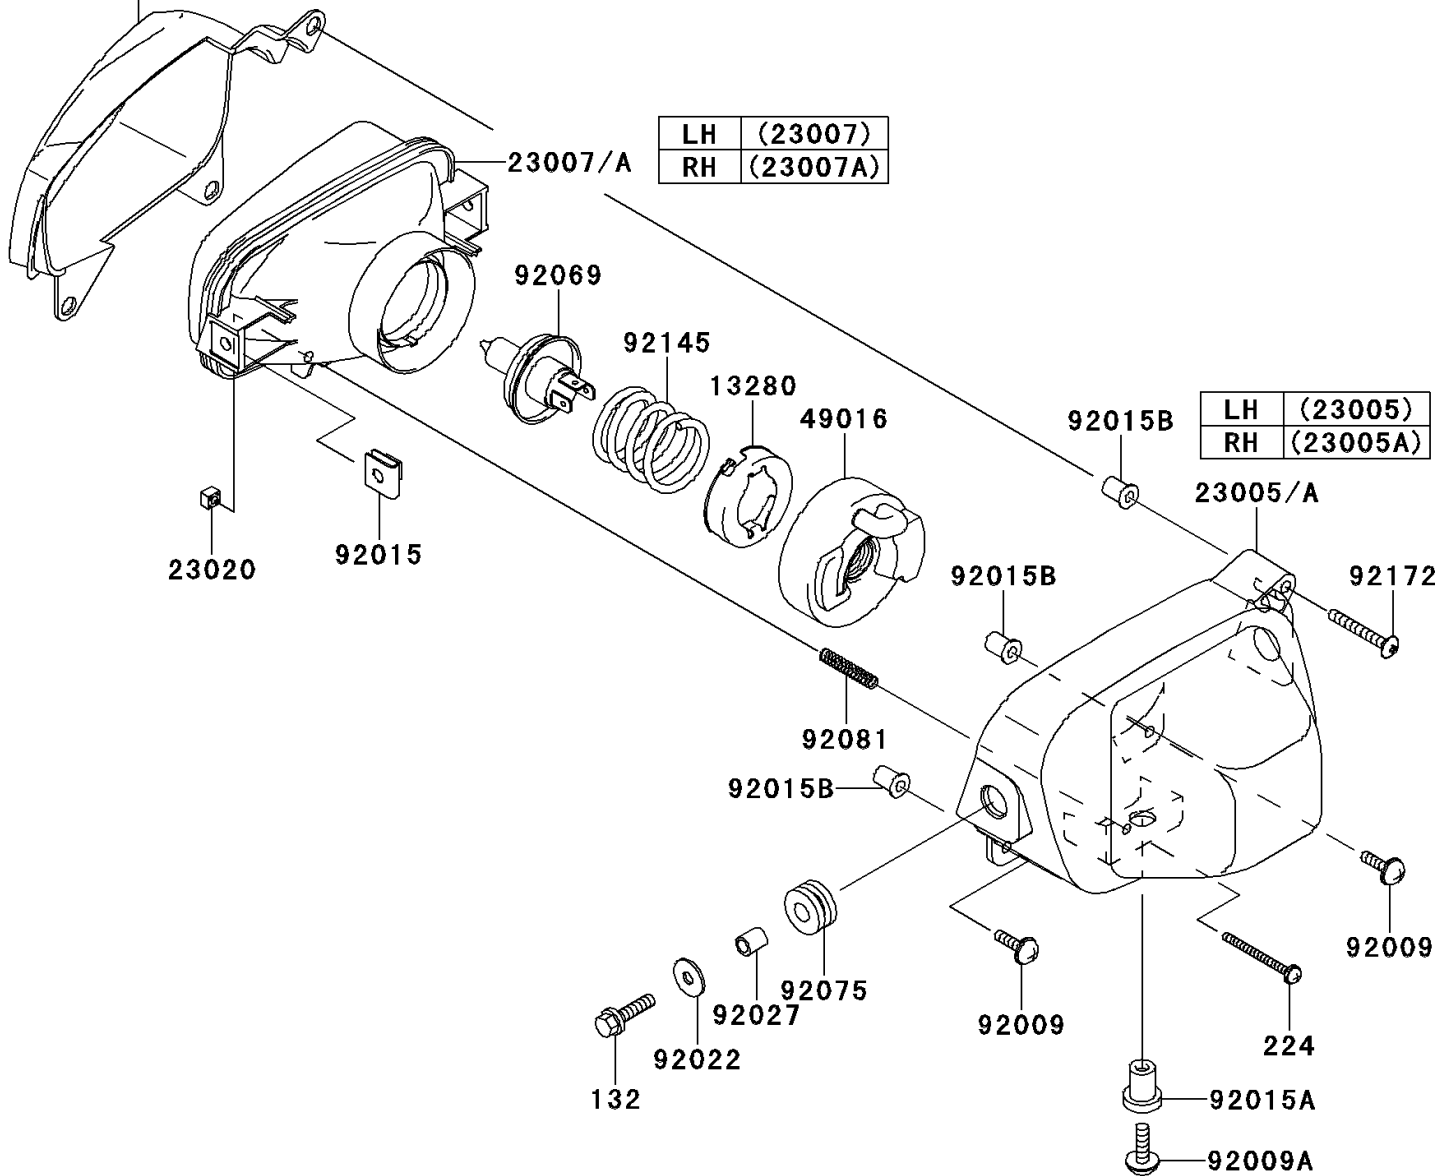

2006 KFX700 PARTS DIAGRAM

Headlight(s)

F2710

LH	(14091)
RH	(14091A)

14091/A

LH	(23007)
RH	(23007A)

23007/A

LH	(23005)
RH	(23005A)

92015B

23005/A

23020

92015

92069

92145

13280

49016

92075

92009

224

92015A

92009A

2006 KFX700 PARTS LIST

Headlight(s)

ITEM NAME	PART NUMBER	QUANTITY
BOLT-FLANGED-SMALL,6X25 (Ref # 132)	132BA0625	4
SCREW-PAN-WP-CROS,4X45 (Ref # 224)	224AA0445	2
HOLDER,BULB SETTING (Ref # 13280)	13280-1198	2
COVER,HEAD LAMP GRILL,LH,BLACK (Ref # 14091)	14091-0061-6Z	1
COVER,HEAD LAMP GRILL,RH,BLACK (Ref # 14091A)	14091-0062-6Z	1
BODY-COMP-HEAD LAMP,LH (Ref # 23005)	23005-1180	1
BODY-COMP-HEAD LAMP,RH (Ref # 23005A)	23005-1181	1
LENS-COMP,HEAD LAMP,LH (Ref # 23007)	23007-1389	1
LENS-COMP,HEAD LAMP,RH (Ref # 23007A)	23007-1390	1
NUT,4MM,FOCUS ADJUST (Ref # 23020)	23020-018	2
COVER-SEAL,HEAD LAMP (Ref # 49016)	49016-1213	2
SCREW,5X16,BLACK (Ref # 92009)	92009-1654	4
SCREW,6X22 (Ref # 92009A)	92009-1664	2
NUT,6MM (Ref # 92015)	92015-1094	4
NUT,RUBBER,6MM (Ref # 92015A)	92015-1692	2
NUT,WELL,5MM (Ref # 92015B)	92015-1757	6
WASHER,6.5X20X1.6 (Ref # 92022)	92022-125	4
COLLAR,6.8X10X12 (Ref # 92027)	92027-162	4
BULB,12V 45/45W,T15 (Ref # 92069)	92069-1114	2
DAMPER (Ref # 92075)	92075-1690	4
SPRING,FOCUS ADJUST (Ref # 92081)	92081-1896	2
SPRING,BULB SETTING (Ref # 92145)	92145-1346	2
SCREW,5X40 (Ref # 92172)	92172-0063	2