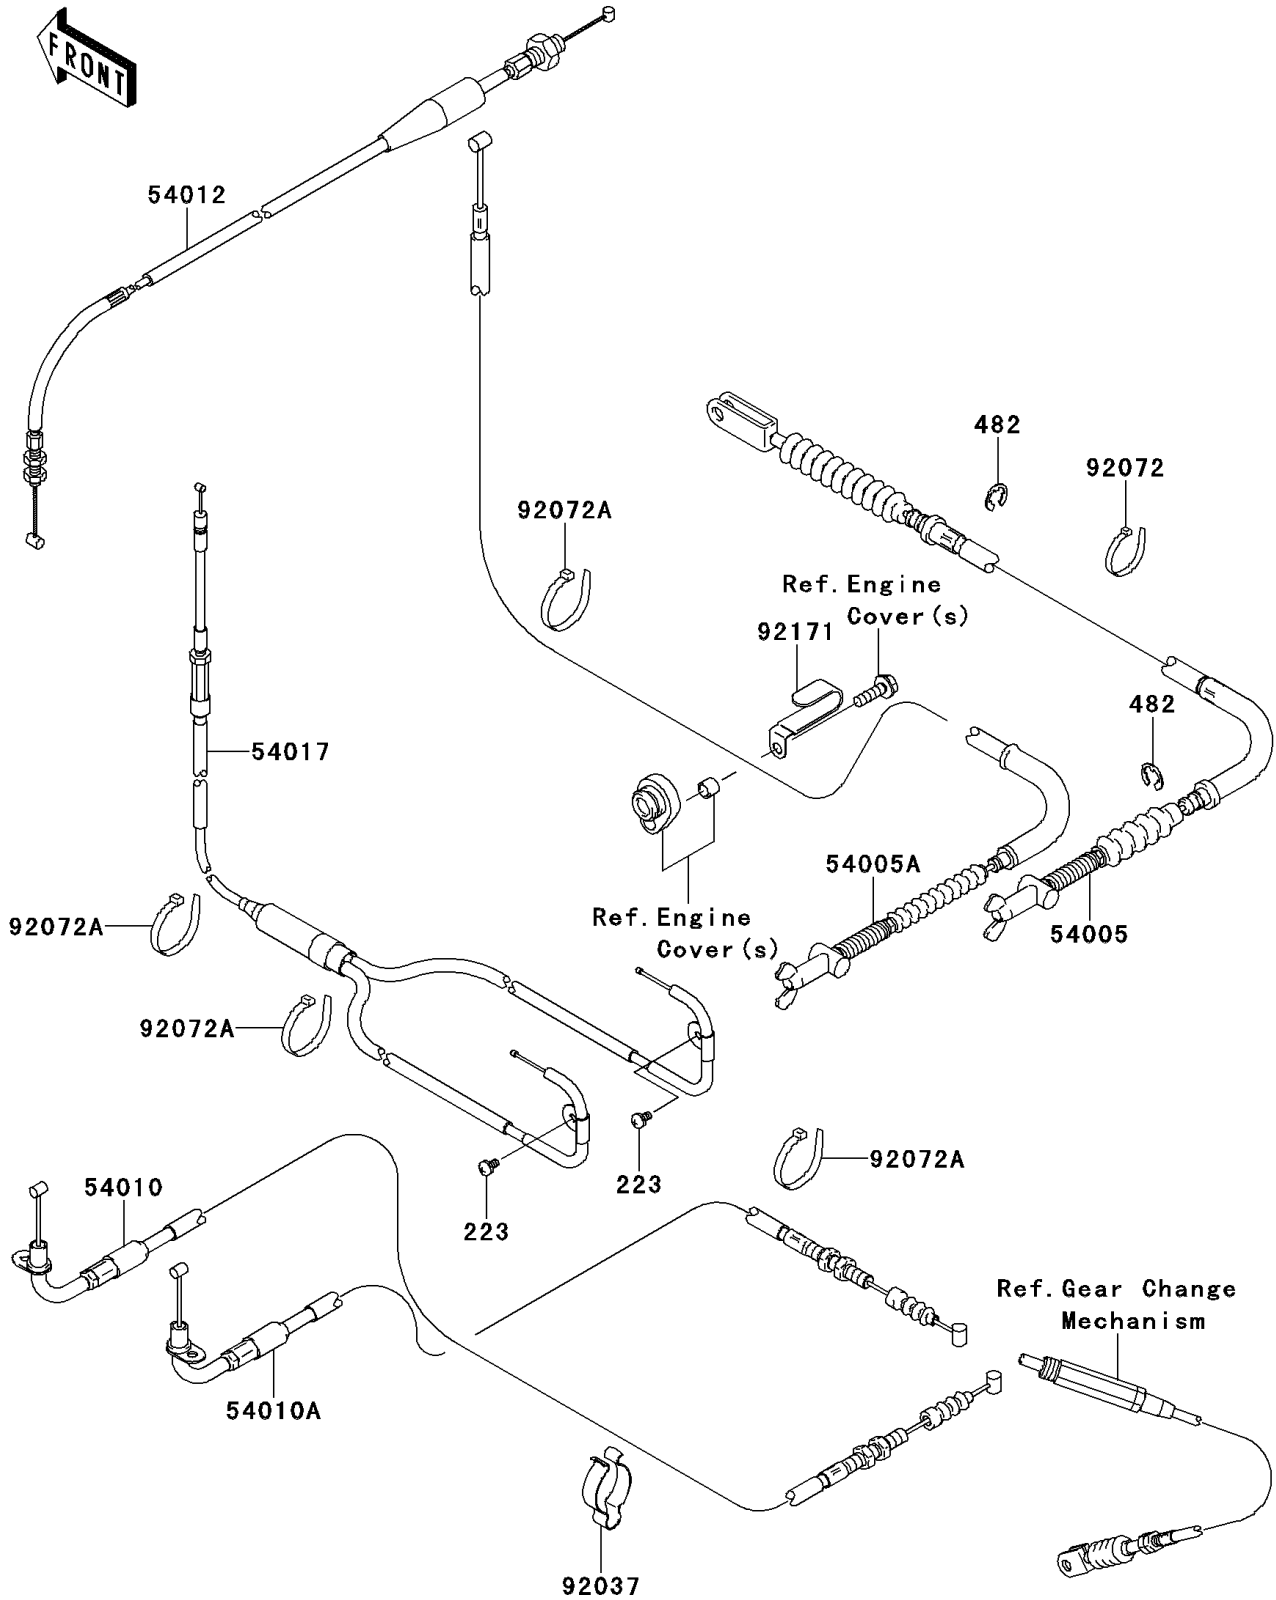

2006 KFX700 PARTS DIAGRAM

Cables

F2540

2006 KFX700 PARTS LIST

Cables

ITEM NAME	PART NUMBER	QUANTITY
SCREW-PAN-WS-CROS,4X8 (Ref # 223)	223AA0408	2
CIRCLIP-TYPE-E,8MM (Ref # 482)	482EA8000	2
CABLE-BRAKE,REAR (Ref # 54005)	54005-1217	1
CABLE-BRAKE,PARKING (Ref # 54005A)	54005-1218	1
CABLE,SHIFT,PULL (Ref # 54010)	54010-1130	1
CABLE,SHIFT,PUSH (Ref # 54010A)	54010-1131	1
CABLE-THROTTLE (Ref # 54012)	54012-0124	1
CABLE-STARTER (Ref # 54017)	54017-1226	1
CLAMP (Ref # 92037)	92037-093	1
BAND,L=123 (Ref # 92072)	92072-030	1
BAND,L=188 (Ref # 92072A)	92072-1239	4
CLAMP (Ref # 92171)	92171-1230	1