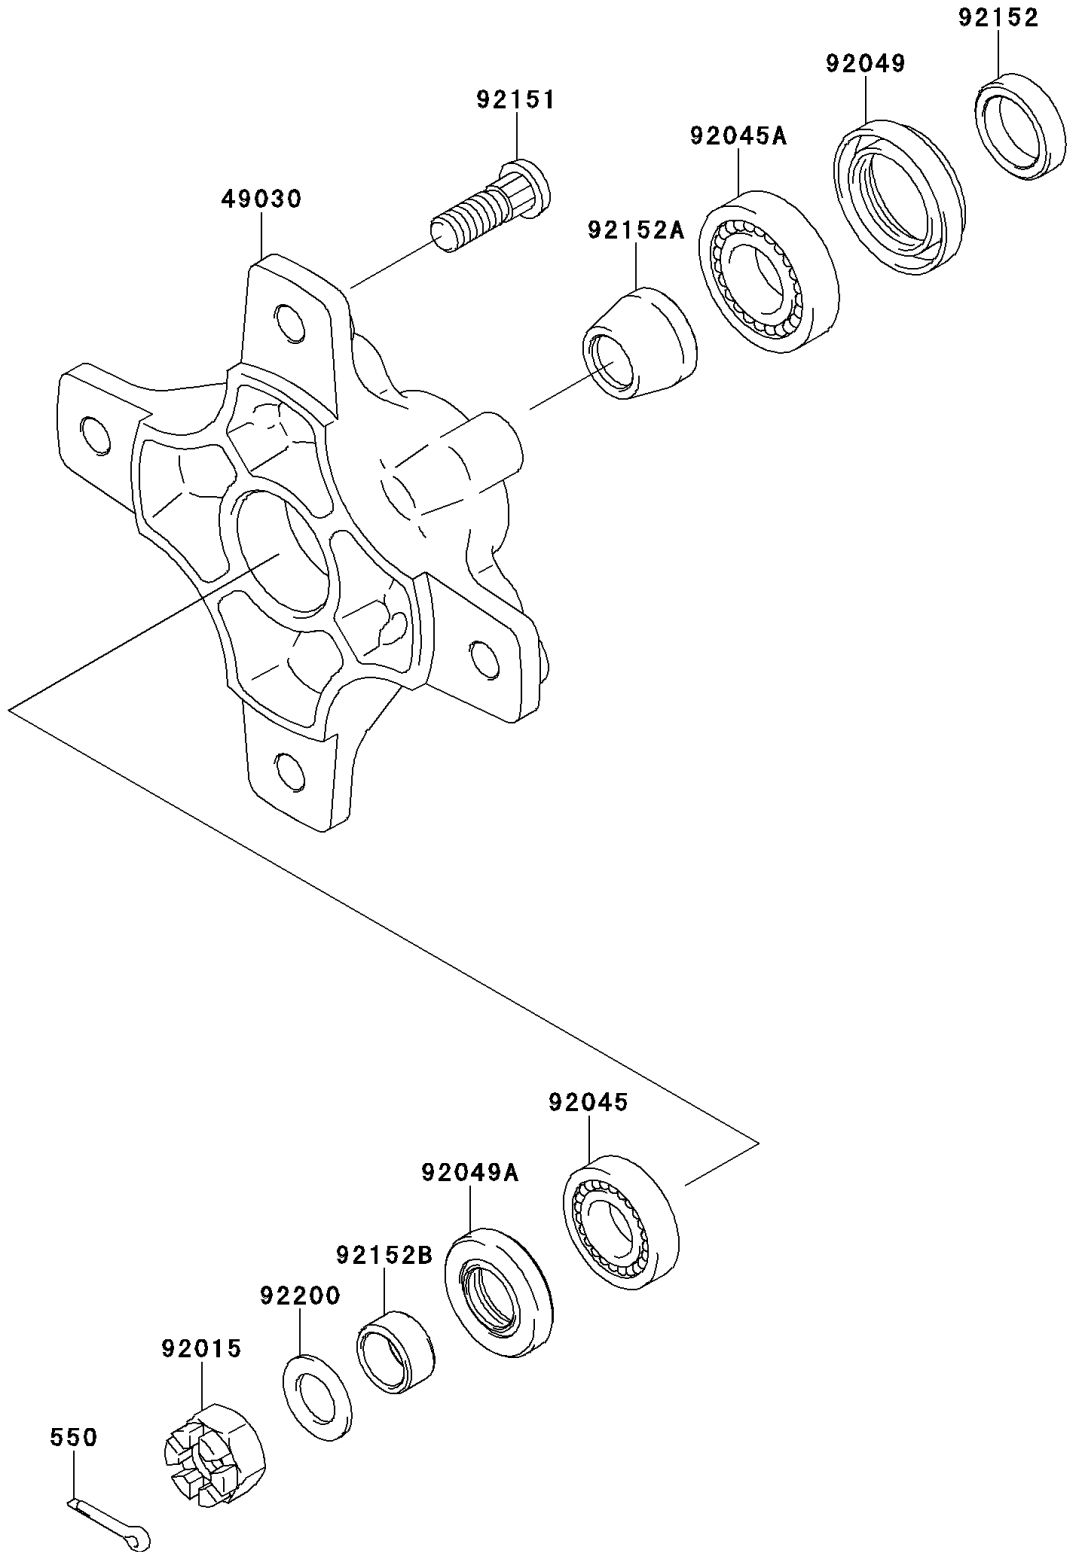

2006 KFX700 PARTS DIAGRAM

Front Hub

F2230

2006 KFX700 PARTS LIST

Front Hub

ITEM NAME	PART NUMBER	QUANTITY
PIN-COTTER,3.0X30 (Ref # 550)	550AA3030	2
HUB,FR (Ref # 49030)	49030-1142	2
NUT,CASTLE,14MM (Ref # 92015)	92015-1765	2
BEARING-BALL,62022RD (Ref # 92045)	92045-0112	2
BEARING-BALL,60042RD (Ref # 92045A)	92045-0113	2
SEAL-OIL,MT028N1 (Ref # 92049)	92049-1612	2
SEAL-OIL,MHSA20X35X7 (Ref # 92049A)	92049-1613	2
BOLT,10X29.5 (Ref # 92151)	92151-1392	8
COLLAR,21.2X28X7 (Ref # 92152)	92152-1461	2
COLLAR (Ref # 92152A)	92152-1462	2
COLLAR,15.2X20X10 (Ref # 92152B)	92152-1463	2
WASHER,14.5X24X1.6 (Ref # 92200)	92200-1171	2