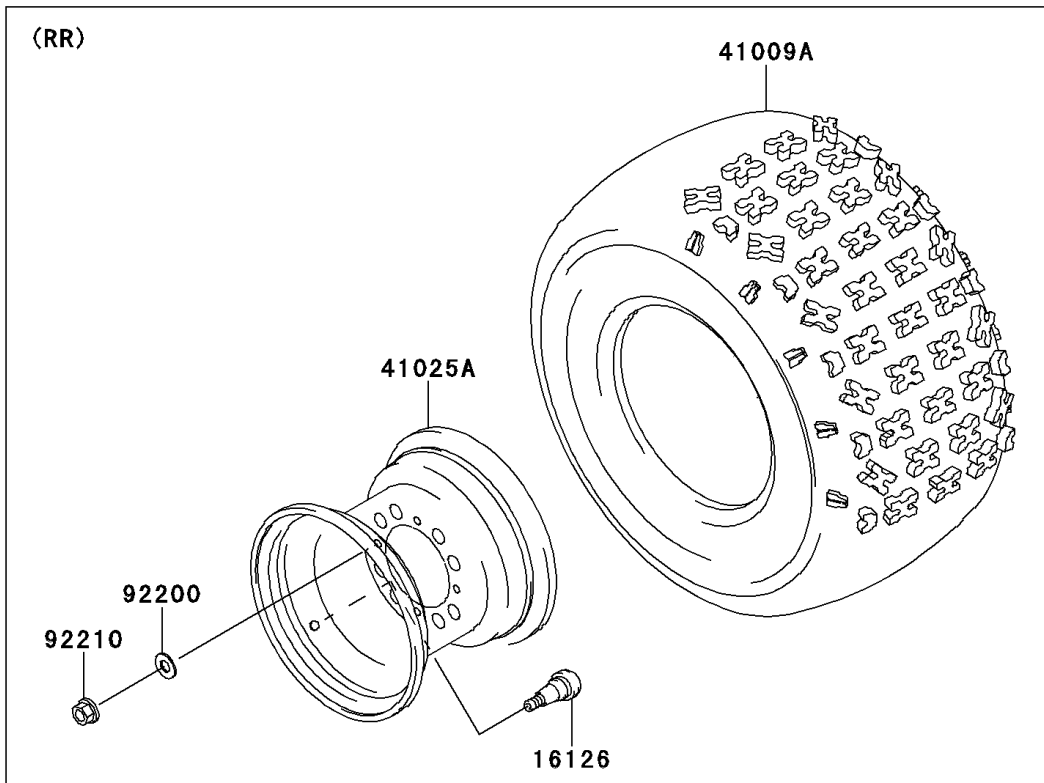

# 2006 KFX700 PARTS DIAGRAM

Wheels/Tires

F2210

### Wheels/Tires

ITEM NAME	PART NUMBER	QUANTITY
VALVE (Ref # 16126)	16126-4001	4
TIRE,FR,AT22X7-10 (Ref # 41009)	41009-0033	2
TIRE,RR,AT22X11-10 (Ref # 41009A)	41009-0034	2
RIM,FR,10X5.5AT (Ref # 41025)	41025-0065	2
RIM,RR,10X8.5AT (Ref # 41025A)	41025-0066	2
WASHER,10.5X25X1.6 (Ref # 92200)	92200-1595	16
NUT,FLANGED,10MM (Ref # 92210)	92210-1325	16