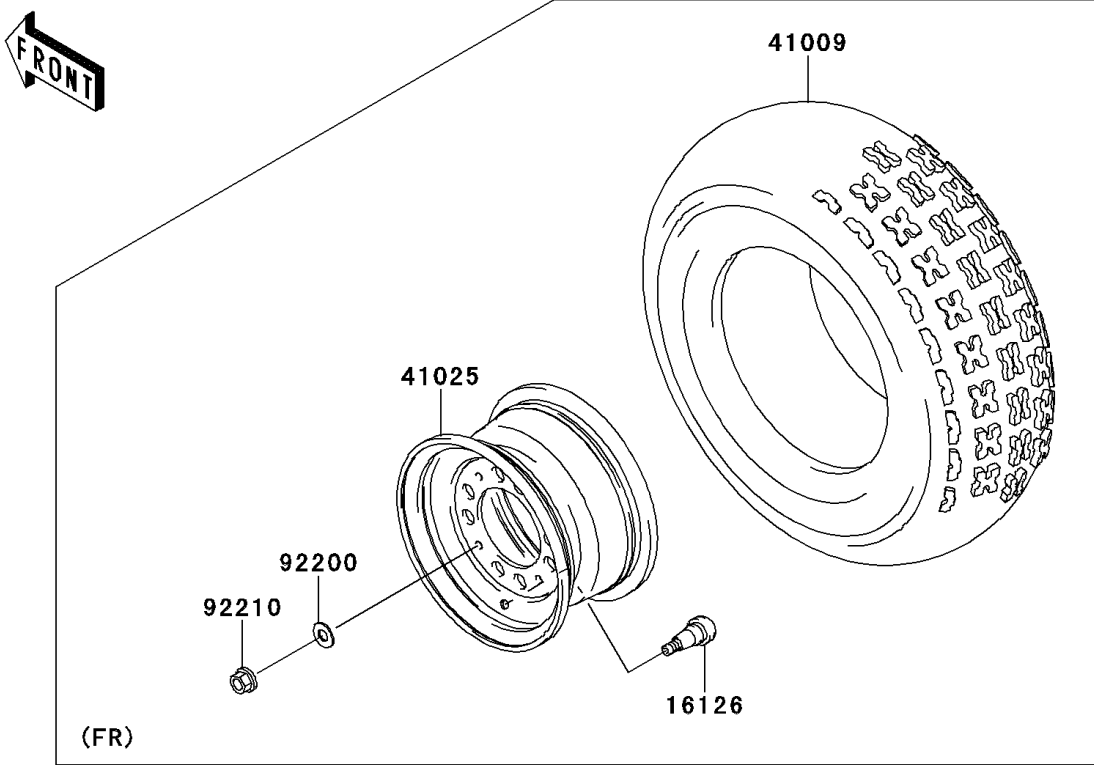

# 2006 KFX700 PARTS DIAGRAM

Wheels/Tires

F2210

### Wheels/Tires

ITEM NAME	PART NUMBER	QUANTITY
VALVE (Ref # 16126)	16126-4001	4
TIRE,FR,AT22X7-10 (Ref # 41009)	41009-0033	2
TIRE,RR,AT22X11-10 (Ref # 41009A)	41009-0034	2
RIM,FR,10X5.5AT (Ref # 41025)	41025-0065	2
RIM,RR,10X8.5AT (Ref # 41025A)	41025-0066	2
WASHER,10.5X25X1.6 (Ref # 92200)	92200-1595	16
NUT,FLANGED,10MM (Ref # 92210)	92210-1325	16