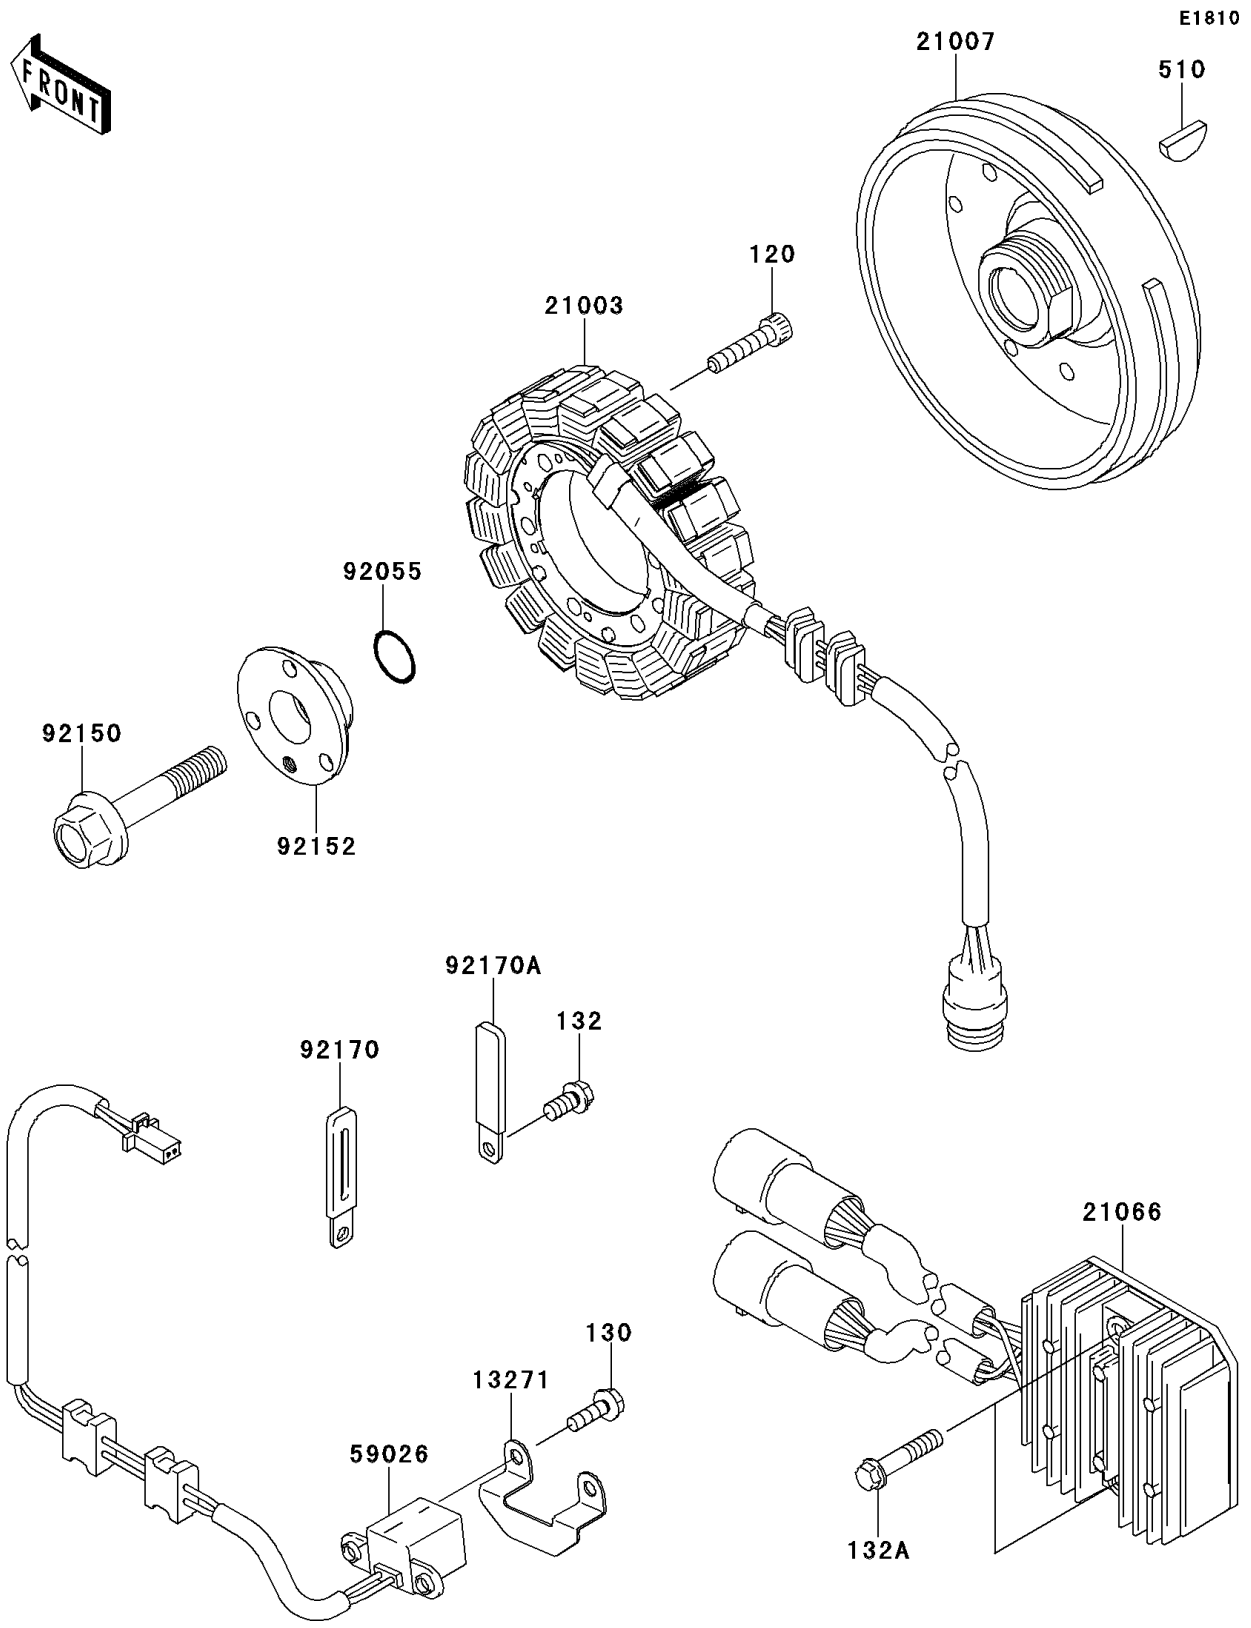

2006 KFX700 PARTS DIAGRAM

Generator

2006 KFX700 PARTS LIST

Generator

ITEM NAME	PART NUMBER	QUANTITY
BOLT-SOCKET,6X28 (Ref # 120)	120CA0628	3
BOLT-FLANGED,5X16 (Ref # 130)	130BA0516	2
BOLT-FLANGED-SMALL,6X12 (Ref # 132)	132BD0612	1
BOLT-FLANGED-SMALL,6X30 (Ref # 132A)	132BD0630	2
KEY-WOODRUFF (Ref # 510)	510A4200	1
PLATE (Ref # 13271)	13271-1369	1
STATOR (Ref # 21003)	21003-0003	1
ROTOR (Ref # 21007)	21007-1367	1
REGULATOR-VOLTAGE (Ref # 21066)	21066-1112	1
COIL-PULSING (Ref # 59026)	59026-1159	1
RING-O,19.8X2.2 (Ref # 92055)	92055-1215	1
BOLT,12X65 (Ref # 92150)	92150-1987	1
COLLAR,20X51X17 (Ref # 92152)	92152-1467	1
CLAMP (Ref # 92170)	92170-1514	1
CLAMP (Ref # 92170A)	92170-1925	1