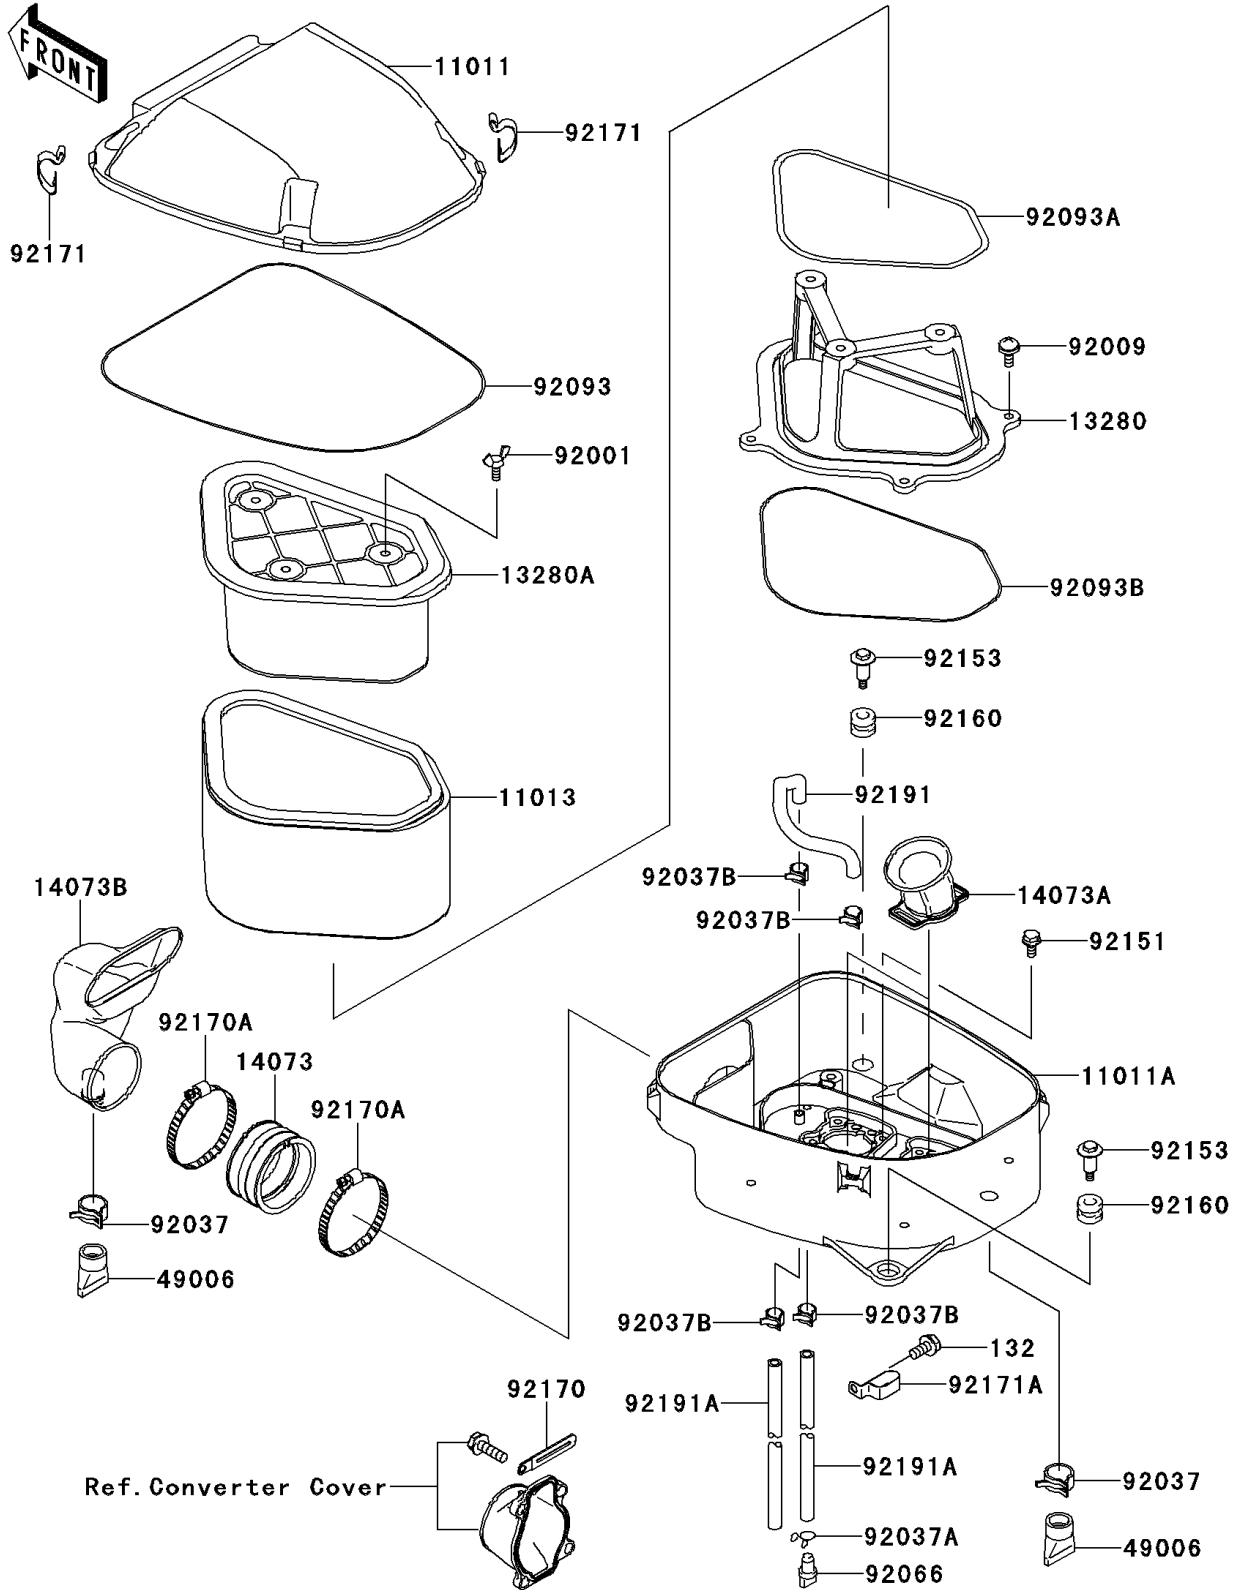

# 2006 KFX700 PARTS DIAGRAM

Air Cleaner

E1130

## 2006 KFX700 PARTS LIST

### Air Cleaner

ITEM NAME	PART NUMBER	QUANTITY
BOLT-FLANGED-SMALL,6X12 (Ref # 132)	132BD0612	1
CASE-AIR FILTER,UPP (Ref # 11011)	11011-0046	1
CASE-AIR FILTER,LWR (Ref # 11011A)	11011-0047	1
ELEMENT-AIR FILTER (Ref # 11013)	11013-0001	1
HOLDER (Ref # 13280)	13280-0111	1
HOLDER (Ref # 13280A)	13280-1272	1
DUCT,JOINT (Ref # 14073)	14073-1775	1
DUCT,AIR FANNEL (Ref # 14073A)	14073-1830	2
DUCT, INTAKE (Ref # 14073B)	14073-1849	1
BOOT (Ref # 49006)	49006-1292	2
BOLT,WING,6X15 (Ref # 92001)	92001-1703	3
SCREW,6X16 (Ref # 92009)	92009-1621	4
CLAMP,HOSE CLIP (Ref # 92037)	92037-1460	2
CLAMP,TUBE (Ref # 92037A)	92037-147	1
CLAMP,TUBE (Ref # 92037B)	92037-1505	4
PLUG,DRAIN (Ref # 92066)	92066-1211	1
SEAL,AIR FILTER CASE (Ref # 92093)	92093-1522	1
SEAL,HOLDER-HOLDER (Ref # 92093A)	92093-1569	1
SEAL (Ref # 92093B)	92093-1570	1
BOLT,FLANGED,5X12 (Ref # 92151)	92151-1305	8
BOLT,FLANGED,6X28.7 (Ref # 92153)	92153-1052	2
DAMPER (Ref # 92160)	92160-1594	2
CLAMP (Ref # 92170)	92170-1514	1
CLAMP (Ref # 92170A)	92170-1764	2
CLAMP,AIR FILTER CASE (Ref # 92171)	92171-1394	4
CLAMP,AIR VENT (Ref # 92171A)	92171-1522	1
TUBE,7X11X210 (Ref # 92191)	92191-1494	1
TUBE,7X11X470 (Ref # 92191A)	92191-1531	2