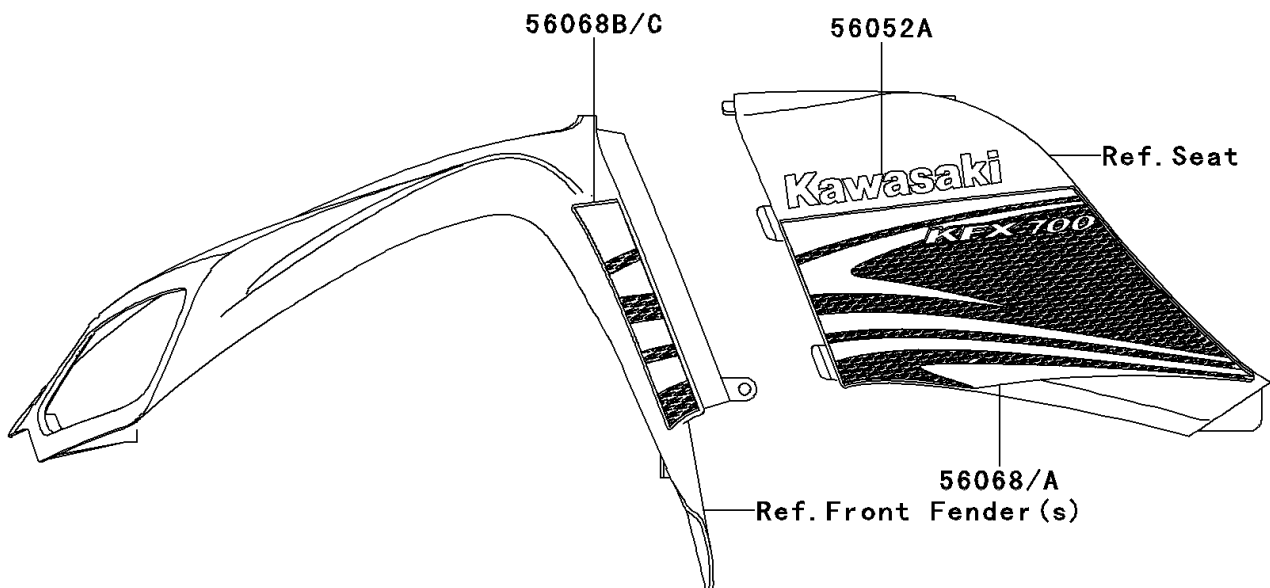

## 2009 KFX<sup>®</sup>700 PARTS DIAGRAM

Decals(Red)(B9F)

F2861C

## 2009 KFX®700 PARTS LIST

Decals(Red)(B9F)

ITEM NAME	PART NUMBER	QUANTITY
MARK,RECOIL COVER,KAWASAKI (Ref # 56052)	56052-0061	1
MARK,KAWASAKI (Ref # 56052A)	56052-0881	1
MARK,KAWASAKI (Ref # 56052B)	56052-0928	1
MARK,KAWASAKI (Ref # 56054)	56054-0231	1
PATTERN,AIR CLEANER COVER,LH (Ref # 56068)	56068-1193	1
PATTERN,AIR CLEANER COVER,RH (Ref # 56068A)	56068-1194	1
PATTERN,FR FENDER,LH (Ref # 56068B)	56068-1195	1
PATTERN,FR FENDER,RH (Ref # 56068C)	56068-1196	1
PATTERN,MAINTENANCE COVER (Ref # 56068D)	56068-1197	1