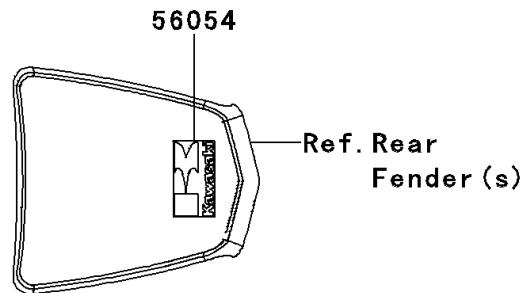

2009 KFX®700 PARTS DIAGRAM

Decals(Red)(B9F)

F2861C

2009 KFX®700 PARTS LIST

Decals(Red)(B9F)

ITEM NAME	PART NUMBER	QUANTITY
MARK,RECOIL COVER,KAWASAKI (Ref # 56052)	56052-0061	1
MARK,KAWASAKI (Ref # 56052A)	56052-0881	2
MARK,KAWASAKI (Ref # 56052B)	56052-0928	1
MARK,KAWASAKI (Ref # 56054)	56054-0231	1
PATTERN,AIR CLEANER COVER,LH (Ref # 56068)	56068-1193	1
PATTERN,AIR CLEANER COVER,RH (Ref # 56068A)	56068-1194	1
PATTERN,FR FENDER,LH (Ref # 56068B)	56068-1195	1
PATTERN,FR FENDER,RH (Ref # 56068C)	56068-1196	1
PATTERN,MAINTENANCE COVER (Ref # 56068D)	56068-1197	1