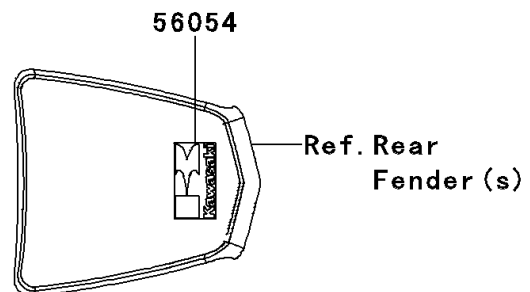

## 2009 KFX<sup>®</sup>700 PARTS DIAGRAM

Decals(Red)(B9F)

F2861C

## 2009 KFX®700 PARTS LIST

Decals(Red)(B9F)

ITEM NAME	PART NUMBER	QUANTITY
MARK,RECOIL COVER,KAWASAKI (Ref # 56052)	56052-0061	1
MARK,KAWASAKI (Ref # 56052A)	56052-0881	1
MARK,KAWASAKI (Ref # 56052B)	56052-0928	1
MARK,KAWASAKI (Ref # 56054)	56054-0231	1
PATTERN,AIR CLEANER COVER,LH (Ref # 56068)	56068-1193	1
PATTERN,AIR CLEANER COVER,RH (Ref # 56068A)	56068-1194	1
PATTERN,FR FENDER,LH (Ref # 56068B)	56068-1195	1
PATTERN,FR FENDER,RH (Ref # 56068C)	56068-1196	1
PATTERN,MAINTENANCE COVER (Ref # 56068D)	56068-1197	1