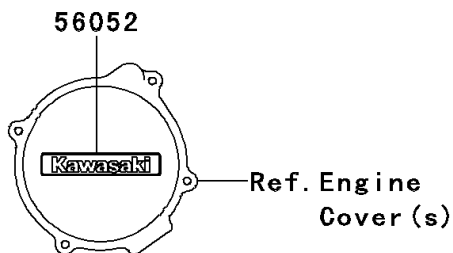

2009 KFX®700 PARTS DIAGRAM

Decals(Red)(B9F)

F2861C

2009 KFX®700 PARTS LIST

Decals(Red)(B9F)

ITEM NAME	PART NUMBER	QUANTITY
MARK,RECOIL COVER,KAWASAKI (Ref # 56052)	56052-0061	1
MARK,KAWASAKI (Ref # 56052A)	56052-0881	2
MARK,KAWASAKI (Ref # 56052B)	56052-0928	1
MARK,KAWASAKI (Ref # 56054)	56054-0231	1
PATTERN,AIR CLEANER COVER,LH (Ref # 56068)	56068-1193	1
PATTERN,AIR CLEANER COVER,RH (Ref # 56068A)	56068-1194	1
PATTERN,FR FENDER,LH (Ref # 56068B)	56068-1195	1
PATTERN,FR FENDER,RH (Ref # 56068C)	56068-1196	1
PATTERN,MAINTENANCE COVER (Ref # 56068D)	56068-1197	1