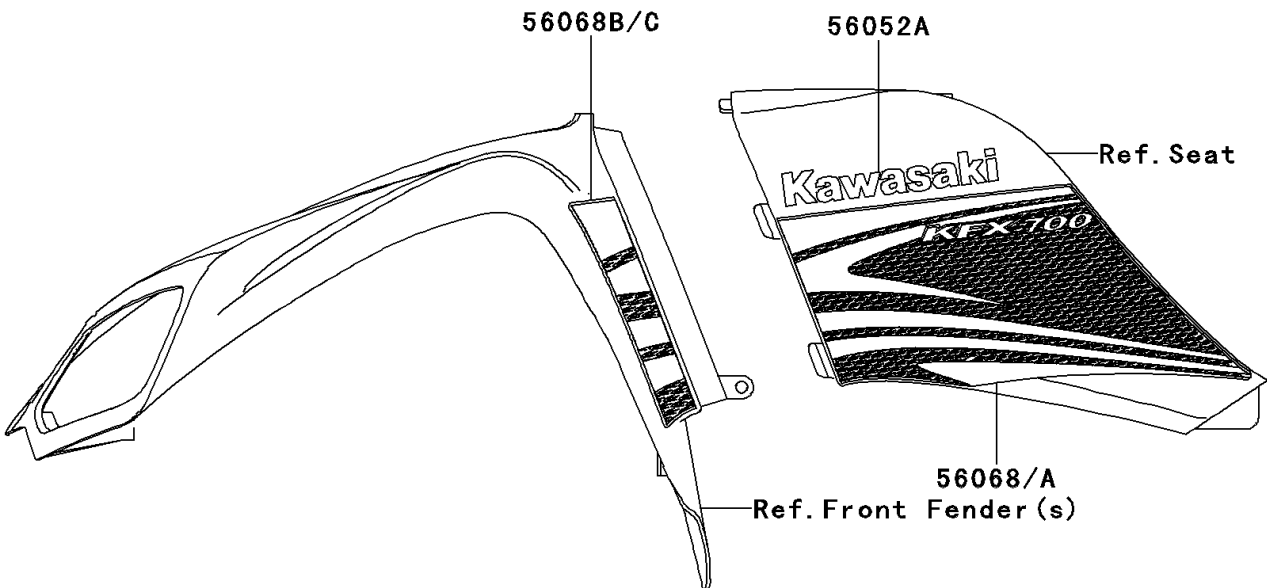

2009 KFX®700 PARTS DIAGRAM

Decals(Red)(B9F)

F2861C

2009 KFX®700 PARTS LIST

Decals(Red)(B9F)

ITEM NAME	PART NUMBER	QUANTITY
MARK,RECOIL COVER,KAWASAKI (Ref # 56052)	56052-0061	1
MARK,KAWASAKI (Ref # 56052A)	56052-0881	2
MARK,KAWASAKI (Ref # 56052B)	56052-0928	1
MARK,KAWASAKI (Ref # 56054)	56054-0231	1
PATTERN,AIR CLEANER COVER,LH (Ref # 56068)	56068-1193	1
PATTERN,AIR CLEANER COVER,RH (Ref # 56068A)	56068-1194	1
PATTERN,FR FENDER,LH (Ref # 56068B)	56068-1195	1
PATTERN,FR FENDER,RH (Ref # 56068C)	56068-1196	1
PATTERN,MAINTENANCE COVER (Ref # 56068D)	56068-1197	1