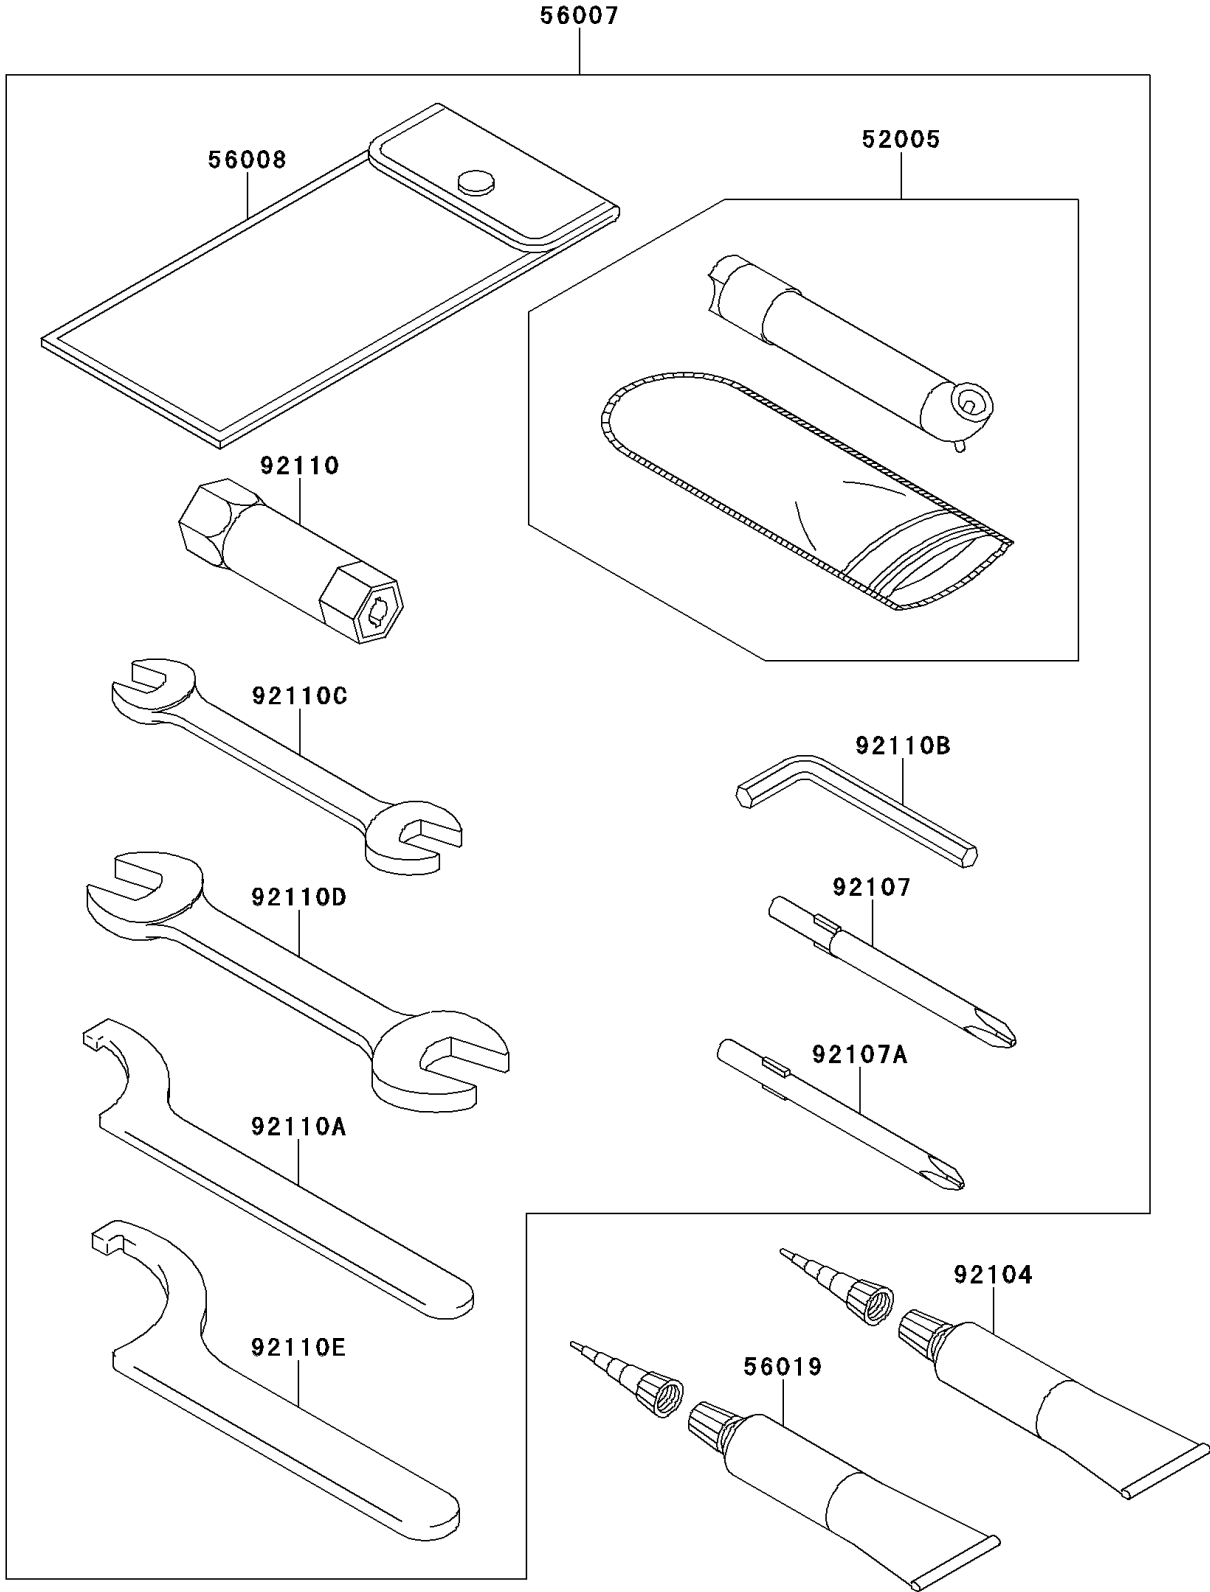

2007 KFX700 PARTS DIAGRAM

Owner's Tools

F2810

2007 KFX700 PARTS LIST

Owner's Tools

ITEM NAME	PART NUMBER	QUANTITY
GAUGE,AIR (Ref # 52005)	52005-1082	1
TOOL-KIT (Ref # 56007)	56007-0001	1
BAG,TOOL (Ref # 56008)	56008-1007	1
GASKET-LIQUID,TB1211,WHITE (Ref # 56019)	56019-120	1
GASKET-LIQUID,TB1215,GRAY (Ref # 92104)	92104-1065	1
TOOL-DRIVER,#3PHILLIPS (Ref # 92107)	92107-005	1
TOOL-DRIVER,#2PHILLIPS (Ref # 92107A)	92107-1053	1
TOOL-WRENCH,BOX,16MM (Ref # 92110)	92110-1116	1
TOOL-WRENCH,HOOK (Ref # 92110A)	92110-1129	1
TOOL-WRENCH,ALLEN,3MM (Ref # 92110B)	92110-1140	1
TOOL-WRENCH,OPEN END,10X12 (Ref # 92110C)	92110-1152	1
TOOL-WRENCH,OPEN END,14X17 (Ref # 92110D)	92110-1153	1
TOOL-WRENCH,HOOK (Ref # 92110E)	92110-1173	1