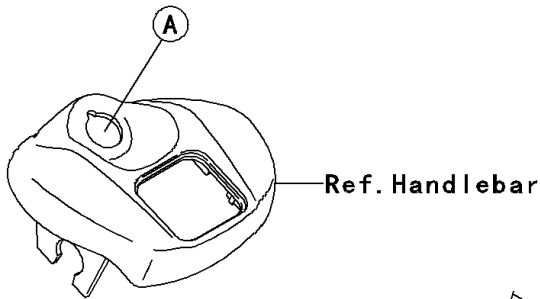

2009 KFX®700 PARTS DIAGRAM

Ignition Switch

F2770

2009 KFX®700 PARTS LIST

Ignition Switch

ITEM NAME	PART NUMBER	QUANTITY
COVER,KEY (Ref # 14024)	14024-1551	4
SWITCH-ASSY-IGNITION (Ref # 27005)	27005-1267	1
KEY-LOCK,BLANK (Ref # 27008)	27008-1041	1
KEY-LOCK,BLANK (Ref # 27008A)	27008-1042	1
KEY-LOCK,BLANK (Ref # 27008B)	27008-1043	1
KEY-LOCK,BLANK (Ref # 27008C)	27008-1044	1
KEY-LOCK,BLANK,W/COVER (Ref # 27008D)	27008-1132	1
KEY-LOCK,BLANK,W/COVER (Ref # 27008E)	27008-1133	1
KEY-LOCK,BLANK,W/COVER (Ref # 27008F)	27008-1134	1
KEY-LOCK,BLANK,W/COVER (Ref # 27008G)	27008-1135	1
SWITCH,INVERT SENSOR (Ref # 27010)	27010-1421	1
SCREW,4X20 (Ref # 92009)	92009-1897	2
NUT,IGNITION SWITCH (Ref # 92210)	92210-1109	1