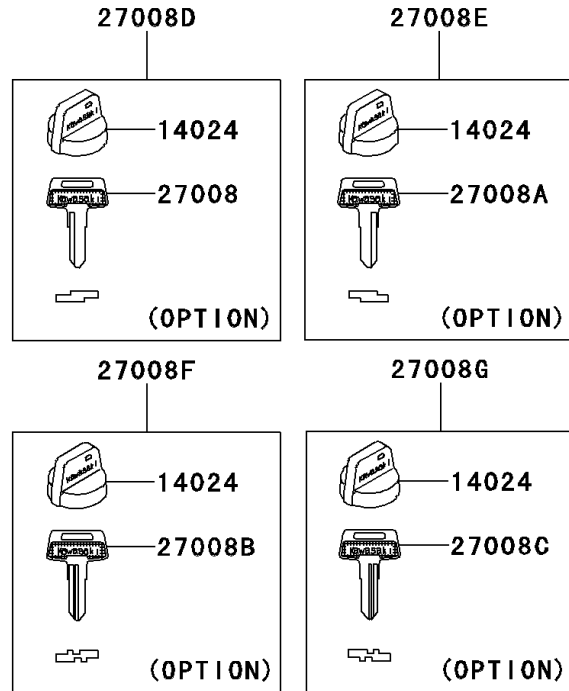

2009 KFX®700 PARTS DIAGRAM

Ignition Switch

F2770

2009 KFX®700 PARTS LIST

Ignition Switch

ITEM NAME	PART NUMBER	QUANTITY
COVER,KEY (Ref # 14024)	14024-1551	4
SWITCH-ASSY-IGNITION (Ref # 27005)	27005-1267	1
KEY-LOCK,BLANK (Ref # 27008)	27008-1041	1
KEY-LOCK,BLANK (Ref # 27008A)	27008-1042	1
KEY-LOCK,BLANK (Ref # 27008B)	27008-1043	1
KEY-LOCK,BLANK (Ref # 27008C)	27008-1044	1
KEY-LOCK,BLANK,W/COVER (Ref # 27008D)	27008-1132	1
KEY-LOCK,BLANK,W/COVER (Ref # 27008E)	27008-1133	1
KEY-LOCK,BLANK,W/COVER (Ref # 27008F)	27008-1134	1
KEY-LOCK,BLANK,W/COVER (Ref # 27008G)	27008-1135	1
SWITCH,INVERT SENSOR (Ref # 27010)	27010-1421	1
SCREW,4X20 (Ref # 92009)	92009-1897	2
NUT,IGNITION SWITCH (Ref # 92210)	92210-1109	1