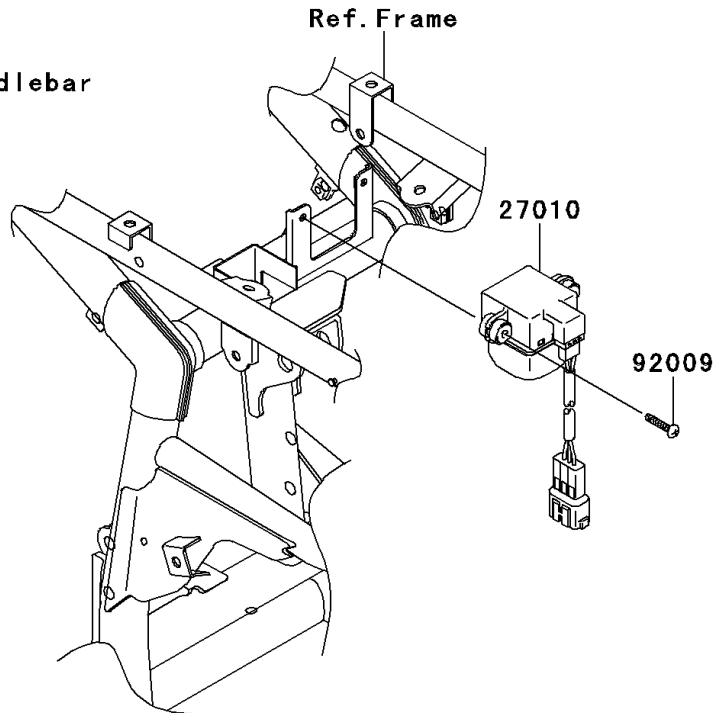

2009 KFX®700 PARTS DIAGRAM

Ignition Switch

F2770

2009 KFX®700 PARTS LIST

Ignition Switch

ITEM NAME	PART NUMBER	QUANTITY
COVER,KEY (Ref # 14024)	14024-1551	4
SWITCH-ASSY-IGNITION (Ref # 27005)	27005-1267	1
KEY-LOCK,BLANK (Ref # 27008)	27008-1041	1
KEY-LOCK,BLANK (Ref # 27008A)	27008-1042	1
KEY-LOCK,BLANK (Ref # 27008B)	27008-1043	1
KEY-LOCK,BLANK (Ref # 27008C)	27008-1044	1
KEY-LOCK,BLANK,W/COVER (Ref # 27008D)	27008-1132	1
KEY-LOCK,BLANK,W/COVER (Ref # 27008E)	27008-1133	1
KEY-LOCK,BLANK,W/COVER (Ref # 27008F)	27008-1134	1
KEY-LOCK,BLANK,W/COVER (Ref # 27008G)	27008-1135	1
SWITCH,INVERT SENSOR (Ref # 27010)	27010-1421	1
SCREW,4X20 (Ref # 92009)	92009-1897	2
NUT,IGNITION SWITCH (Ref # 92210)	92210-1109	1