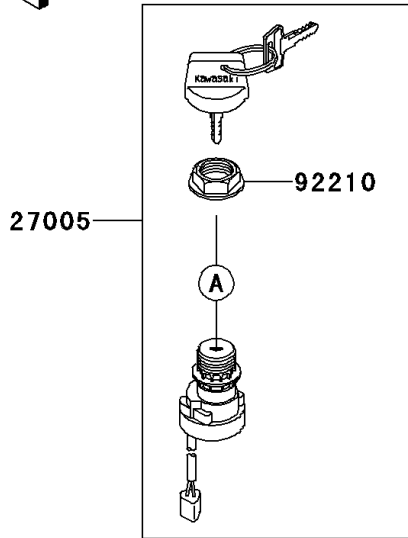

2009 KFX®700 PARTS DIAGRAM

Ignition Switch

F2770

2009 KFX®700 PARTS LIST

Ignition Switch

ITEM NAME	PART NUMBER	QUANTITY
COVER,KEY (Ref # 14024)	14024-1551	4
SWITCH-ASSY-IGNITION (Ref # 27005)	27005-1267	1
KEY-LOCK,BLANK (Ref # 27008)	27008-1041	1
KEY-LOCK,BLANK (Ref # 27008A)	27008-1042	1
KEY-LOCK,BLANK (Ref # 27008B)	27008-1043	1
KEY-LOCK,BLANK (Ref # 27008C)	27008-1044	1
KEY-LOCK,BLANK,W/COVER (Ref # 27008D)	27008-1132	1
KEY-LOCK,BLANK,W/COVER (Ref # 27008E)	27008-1133	1
KEY-LOCK,BLANK,W/COVER (Ref # 27008F)	27008-1134	1
KEY-LOCK,BLANK,W/COVER (Ref # 27008G)	27008-1135	1
SWITCH,INVERT SENSOR (Ref # 27010)	27010-1421	1
SCREW,4X20 (Ref # 92009)	92009-1897	2
NUT,IGNITION SWITCH (Ref # 92210)	92210-1109	1