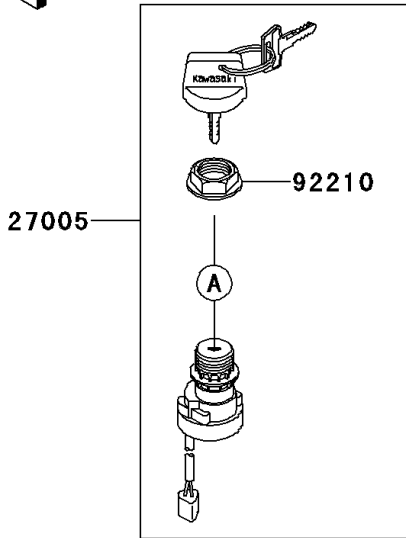

2007 KFX700 PARTS DIAGRAM

Ignition Switch

F2770

2007 KFX700 PARTS LIST

Ignition Switch

ITEM NAME	PART NUMBER	QUANTITY
COVER,KEY (Ref # 14024)	14024-1551	4
SWITCH-ASSY-IGNITION (Ref # 27005)	27005-1267	1
KEY-LOCK,BLANK (Ref # 27008)	27008-1041	1
KEY-LOCK,BLANK (Ref # 27008A)	27008-1042	1
KEY-LOCK,BLANK (Ref # 27008B)	27008-1043	1
KEY-LOCK,BLANK (Ref # 27008C)	27008-1044	1
KEY-LOCK,BLANK,W/COVER (Ref # 27008D)	27008-1132	1
KEY-LOCK,BLANK,W/COVER (Ref # 27008E)	27008-1133	1
KEY-LOCK,BLANK,W/COVER (Ref # 27008F)	27008-1134	1
KEY-LOCK,BLANK,W/COVER (Ref # 27008G)	27008-1135	1
SWITCH,INVERT SENSOR (Ref # 27010)	27010-1421	1
SCREW,4X20 (Ref # 92009)	92009-1897	2
NUT,IGNITION SWITCH (Ref # 92210)	92210-1109	1