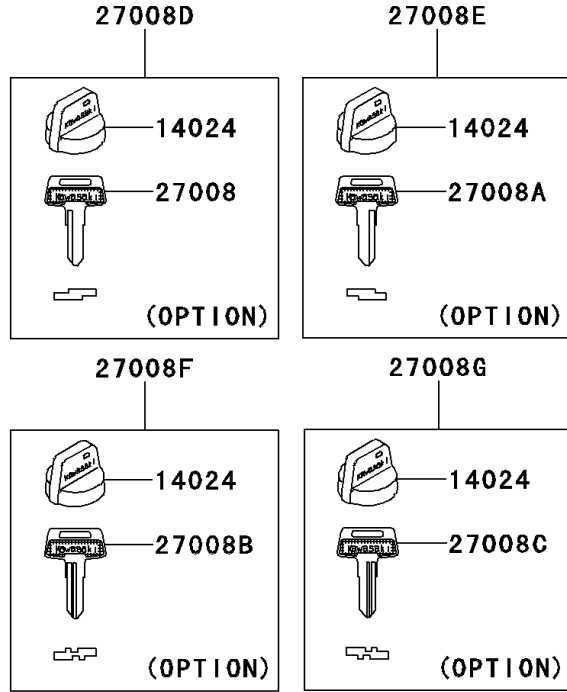

2007 KFX700 PARTS DIAGRAM

Ignition Switch

F2770

2007 KFX700 PARTS LIST

Ignition Switch

ITEM NAME	PART NUMBER	QUANTITY
COVER,KEY (Ref # 14024)	14024-1551	4
SWITCH-ASSY-IGNITION (Ref # 27005)	27005-1267	1
KEY-LOCK,BLANK (Ref # 27008)	27008-1041	1
KEY-LOCK,BLANK (Ref # 27008A)	27008-1042	1
KEY-LOCK,BLANK (Ref # 27008B)	27008-1043	1
KEY-LOCK,BLANK (Ref # 27008C)	27008-1044	1
KEY-LOCK,BLANK,W/COVER (Ref # 27008D)	27008-1132	1
KEY-LOCK,BLANK,W/COVER (Ref # 27008E)	27008-1133	1
KEY-LOCK,BLANK,W/COVER (Ref # 27008F)	27008-1134	1
KEY-LOCK,BLANK,W/COVER (Ref # 27008G)	27008-1135	1
SWITCH,INVERT SENSOR (Ref # 27010)	27010-1421	1
SCREW,4X20 (Ref # 92009)	92009-1897	2
NUT,IGNITION SWITCH (Ref # 92210)	92210-1109	1