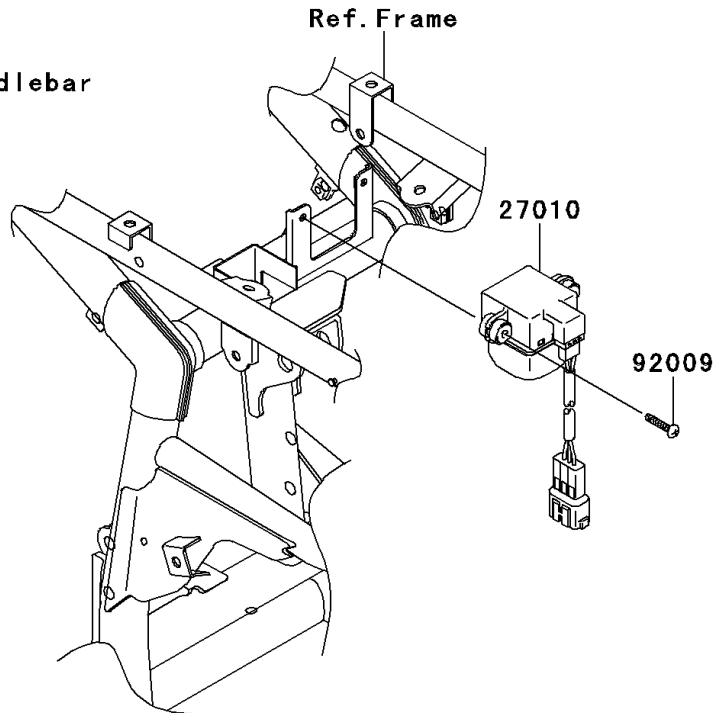

2007 KFX700 PARTS DIAGRAM

Ignition Switch

F2770

2007 KFX700 PARTS LIST

Ignition Switch

ITEM NAME	PART NUMBER	QUANTITY
COVER,KEY (Ref # 14024)	14024-1551	4
SWITCH-ASSY-IGNITION (Ref # 27005)	27005-1267	1
KEY-LOCK,BLANK (Ref # 27008)	27008-1041	1
KEY-LOCK,BLANK (Ref # 27008A)	27008-1042	1
KEY-LOCK,BLANK (Ref # 27008B)	27008-1043	1
KEY-LOCK,BLANK (Ref # 27008C)	27008-1044	1
KEY-LOCK,BLANK,W/COVER (Ref # 27008D)	27008-1132	1
KEY-LOCK,BLANK,W/COVER (Ref # 27008E)	27008-1133	1
KEY-LOCK,BLANK,W/COVER (Ref # 27008F)	27008-1134	1
KEY-LOCK,BLANK,W/COVER (Ref # 27008G)	27008-1135	1
SWITCH,INVERT SENSOR (Ref # 27010)	27010-1421	1
SCREW,4X20 (Ref # 92009)	92009-1897	2
NUT,IGNITION SWITCH (Ref # 92210)	92210-1109	1