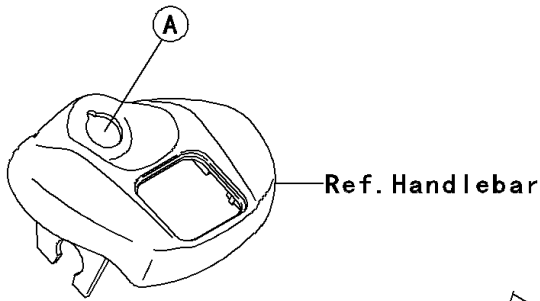

2007 KFX700 PARTS DIAGRAM

Ignition Switch

F2770

2007 KFX700 PARTS LIST

Ignition Switch

ITEM NAME	PART NUMBER	QUANTITY
COVER,KEY (Ref # 14024)	14024-1551	4
SWITCH-ASSY-IGNITION (Ref # 27005)	27005-1267	1
KEY-LOCK,BLANK (Ref # 27008)	27008-1041	1
KEY-LOCK,BLANK (Ref # 27008A)	27008-1042	1
KEY-LOCK,BLANK (Ref # 27008B)	27008-1043	1
KEY-LOCK,BLANK (Ref # 27008C)	27008-1044	1
KEY-LOCK,BLANK,W/COVER (Ref # 27008D)	27008-1132	1
KEY-LOCK,BLANK,W/COVER (Ref # 27008E)	27008-1133	1
KEY-LOCK,BLANK,W/COVER (Ref # 27008F)	27008-1134	1
KEY-LOCK,BLANK,W/COVER (Ref # 27008G)	27008-1135	1
SWITCH,INVERT SENSOR (Ref # 27010)	27010-1421	1
SCREW,4X20 (Ref # 92009)	92009-1897	2
NUT,IGNITION SWITCH (Ref # 92210)	92210-1109	1