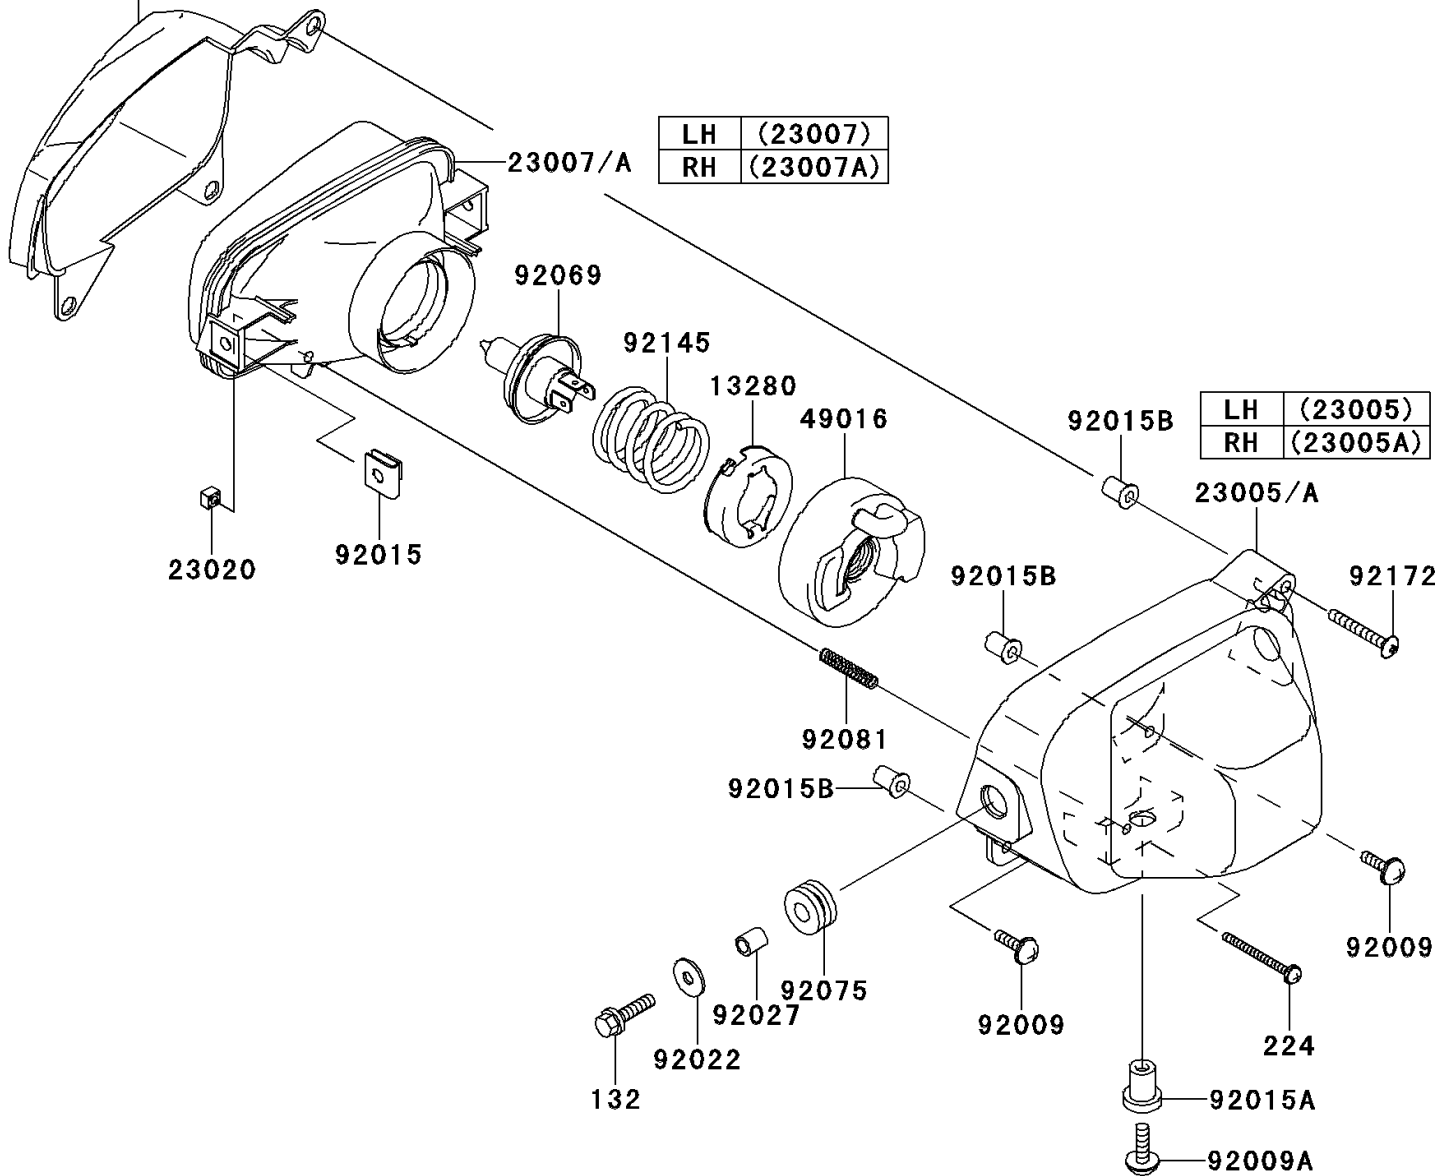

2009 KFX®700 PARTS DIAGRAM

Headlight(s)

F2710

LH	(14091)
RH	(14091A)

14091/A

LH	(23007)
RH	(23007A)

23007/A

LH	(23005)
RH	(23005A)

92015B

23005/A

23020

92015

92069

92145

13280

49016

92075

92009

224

92015A

92009A

2009 KFX®700 PARTS LIST

Headlight(s)

ITEM NAME	PART NUMBER	QUANTITY
BOLT-FLANGED-SMALL,6X25 (Ref # 132)	132BA0625	4
SCREW-PAN-WP-CROS,4X45 (Ref # 224)	224AA0445	2
HOLDER,BULB SETTING (Ref # 13280)	13280-1198	2
COVER,HEAD LAMP GRILL,LH,BLACK (Ref # 14091)	14091-0061-6Z	1
COVER,HEAD LAMP GRILL,RH,BLACK (Ref # 14091A)	14091-0062-6Z	1
BODY-COMP-HEAD LAMP,LH (Ref # 23005)	23005-1180	1
BODY-COMP-HEAD LAMP,RH (Ref # 23005A)	23005-1181	1
LENS-COMP,HEAD LAMP,LH (Ref # 23007)	23007-1389	1
LENS-COMP,HEAD LAMP,RH (Ref # 23007A)	23007-1390	1
NUT,4MM,FOCUS ADJUST (Ref # 23020)	23020-018	2
COVER-SEAL,HEAD LAMP (Ref # 49016)	49016-1213	2
SCREW,5X16,BLACK (Ref # 92009)	92009-1654	4
SCREW,6X22 (Ref # 92009A)	92009-1664	2
NUT,6MM (Ref # 92015)	92015-1094	4
NUT,RUBBER,6MM (Ref # 92015A)	92015-1692	2
NUT,WELL,5MM (Ref # 92015B)	92015-1757	6
WASHER,6.5X20X1.6 (Ref # 92022)	92022-125	4
COLLAR,6.8X10X12 (Ref # 92027)	92027-162	4
BULB,12V 45/45W,T15 (Ref # 92069)	92069-1114	2
DAMPER (Ref # 92075)	92075-1690	4
SPRING,FOCUS ADJUST (Ref # 92081)	92081-1896	2
SPRING,BULB SETTING (Ref # 92145)	92145-1346	2
SCREW,5X40 (Ref # 92172)	92172-0063	2